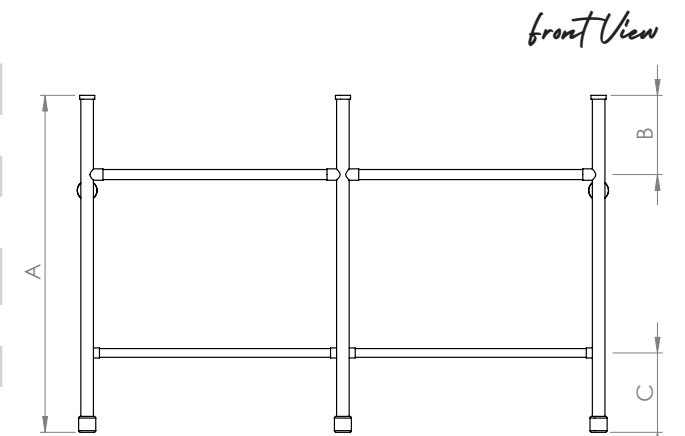

Modern Five & Six Leg Washstands

Modern 5 Leg MODE-5-T1-B0-F4-XX	Less Than 1300mm Wide	Between 1301 - 1500mm	Between 1501 - 1700mm	Between 1701 - 1900mm
Unlacquered Brass (UB) & Polished Chrome (CP)	£1,547.42	£1,560.02	£1,572.62	£1,585.22
Brushed Brass (BB)	£1,624.79	£1,638.02	£1,651.25	£1,664.48
Polished Nickel (NP)	£1,702.16	£1,716.02	£1,729.88	£1,743.74
Brushed Chrome (BC) & Brushed Nickel (BN)	£1,779.53	£1,794.02	£1,808.51	£1,823.00
Bronzes & Powder Coating (LB, LAB, MB, MAB, DB, DAB, GM, MWP, MBP)	£2,166.39	£2,184.03	£2,201.67	£2,219.31
Polished & Antique Gold (GP, AG)	£2,321.13	£2,340.03	£2,358.93	£2,377.83
Brushed Gold (BG)	£2,398.50	£2,418.03	£2,437.56	£2,457.09

FOR HEATED TOP RAIL (CHANGE T1 TO T2) + £294.00

Modern 6 Leg With Supports MODE-6-T1-B1-F4-XX	Less Than 1300mm Wide	Between 1301 - 1500mm	Between 1501 - 1700mm	Between 1701 - 1900mm
Unlacquered Brass (UB) & Polished Chrome (CP)	£2,187.50	£2,212.70	£2,237.90	£2,263.10
Brushed Brass (BB)	£2,296.88	£2,323.34	£2,349.80	£2,376.26
Polished Nickel (NP)	£2,406.25	£2,433.97	£2,461.69	£2,489.41
Brushed Chrome (BC) & Brushed Nickel (BN)	£2,515.63	£2,544.61	£2,573.59	£2,602.57
Bronzes & Powder Coating (LB, LAB, MB, MAB, DB, DAB, GM, MWP, MBP)	£3,062.50	£3,097.78	£3,133.06	£3,168.34
Polished & Antique Gold (GP, AG)	£3,281.25	£3,319.05	£3,356.85	£3,394.65
Brushed Gold (BG)	£3,390.63	£3,429.69	£3,468.75	£3,507.81

FOR HEATED TOP RAIL (CHANGE T1 TO T2) + £294.00
FOR HEATED BOTTOM RAIL (CHANGE B1 TO B2) + £294.00