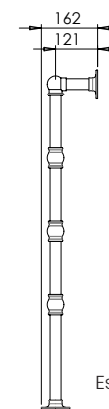

Escutcheon Options: