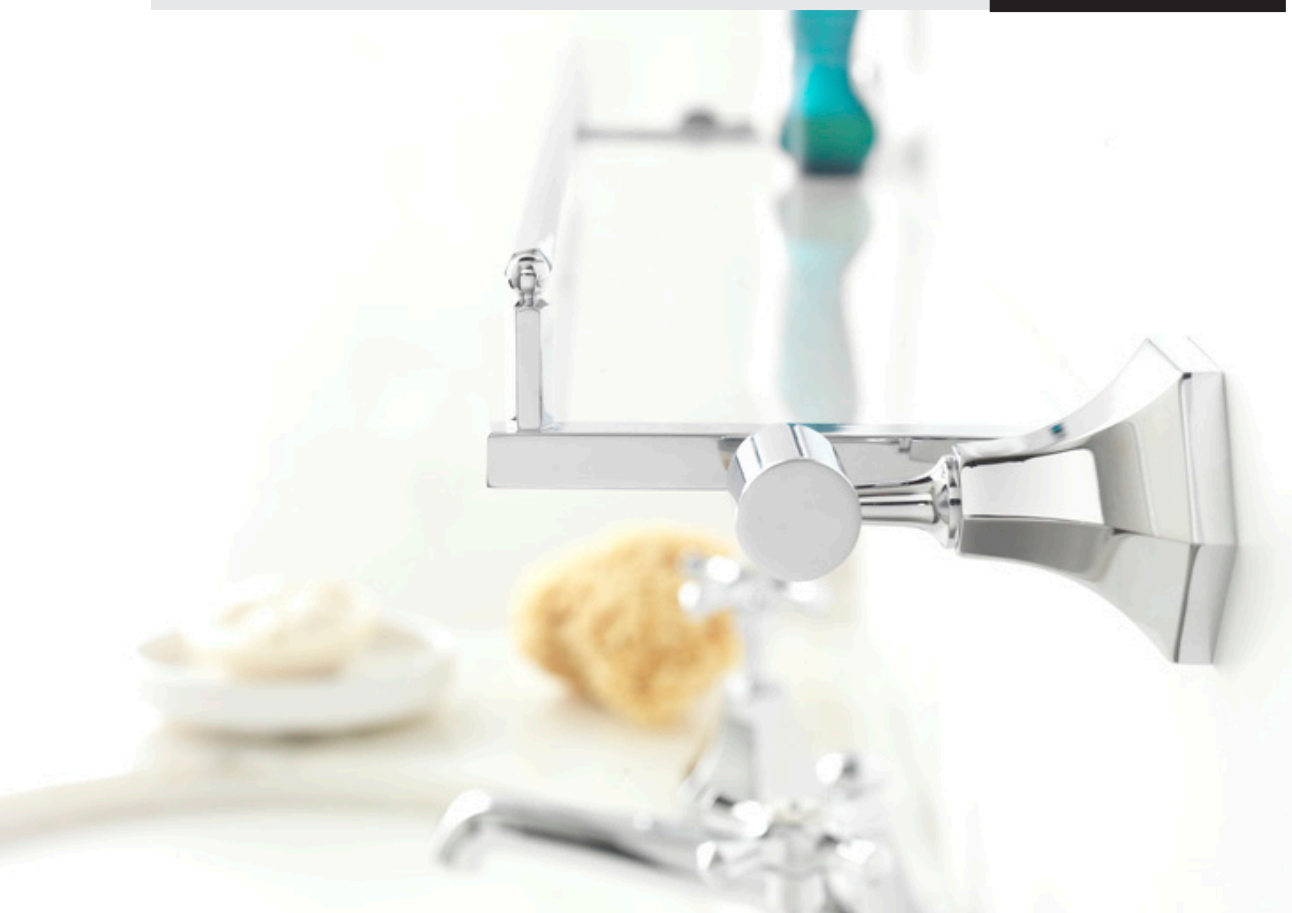

Craftmaster Accessories

"It is a pleasure to be part of making such special products"

**Sharon Whittle,
Master Assembler,
The Sterlingham Company Ltd**

**THE STERLINGHAM
CO. LTD.**