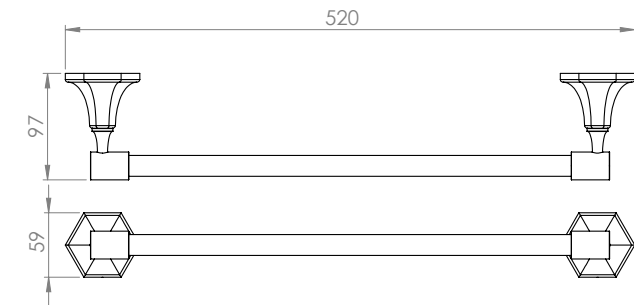

Product Notes

Custom size rails are available

Single Towel Bar	6-35(0)RD-18XX 6-35(0)RD-23XX 6-355RD = Glass Rail
Unlacquered Brass (UB) & Polished Chrome (CP)	£227.49
Brushed Brass (BB)	£238.86
Polished Nickel (NP)	£250.24
Brushed Chrome (BC) & Brushed Nickel (BN)	£262.61
Bronzes & Powder Coating (LB, LAB, MB, MAB, DB, DAB, GM, MWP, MBP)	£318.49
Polished & Antique Gold (GP, AG)	£341.24
Brushed Gold (BG)	£352.61