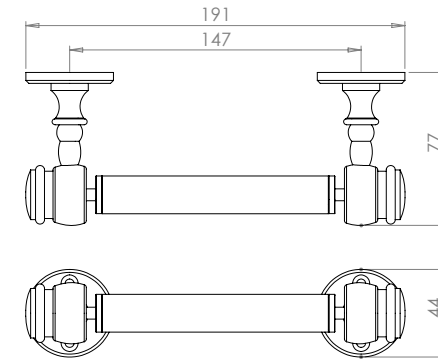

Product Notes

Product Notes

Can be installed vertically or horizontally - for concealed version please advise upon ordering so we can ensure wall fitting is supplied correctly.

Product Notes

Can be installed as left hand or right handed holder as standard.