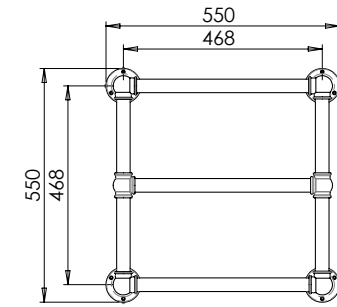

Escutcheon Options:

Product Notes

32mm Diameter tube with 82mm diameter Classic Exposed escutcheons.

Classic Concealed Escutcheons also available.

3 rail model = 67W / 229 BTUs
4 rail model = 93W / 317 BTUs

Product Notes

32mm Diameter tube with 82mm diameter Classic Exposed escutcheon.

Classic Concealed Escutcheon also available.

3 rail model = 80W / 273 BTUs
4 rail model = 94W / 321 BTUs