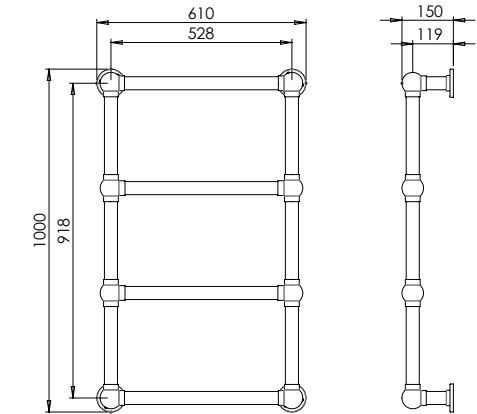

Product Notes

38mm Diameter tube with 82mm diameter Classic Exposed escutcheon.

Classic Concealed Escutcheon also available.

3 rail model = 74W / 252 BTU's
4 rail model = 101W / 345 BTU's

Product Notes

38mm Diameter tube with 82mm diameter Classic Exposed escutcheon.

Classic Concealed Escutcheon also available.

3 rail model = 85W / 290 BTU's
4 rail model = 102W / 348 BTU's

Escutcheon Options:

Classic Exposed

Classic Concealed