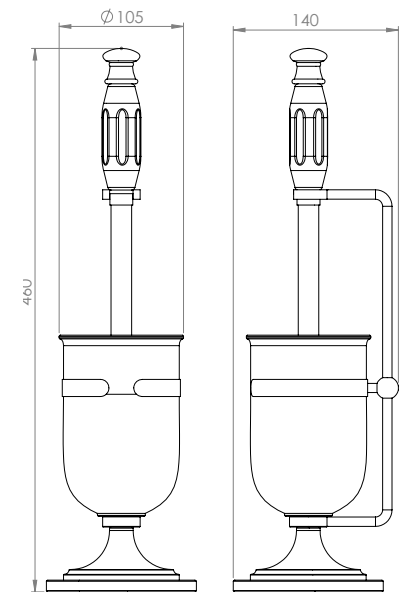

Freestanding Toilet Brush	1-320XX
Unlacquered Brass (UB) & Polished Chrome (CP)	£295.65
Brushed Brass (BB)	£310.43
Polished Nickel (NP)	£325.22
Brushed Chrome (BC) & Brushed Nickel (BN)	£340.00
Bronzes & Powder Coating (LB, LAB, MB, MAB, DB, DAB, GM, MWP, MBP)	£413.91
Polished & Antique Gold (GP, AG)	£443.48
Brushed Gold (BG)	£458.26