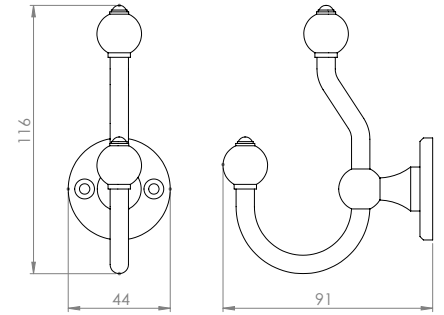

Towel Hook	4-340XX	4-340CLD-XX
Unlacquered Brass (UB) & Polished Chrome (CP)	£41.77	£55.08
Brushed Brass (BB)	£43.86	£57.83
Polished Nickel (NP)	£45.95	£60.59
Brushed Chrome (BC) & Brushed Nickel (BN)	£48.04	£63.34
Bronzes & Powder Coating (LB, LAB, MB, MAB, DB, DAB, GM, MWP, MBP)	£58.48	£77.11
Polished & Antique Gold (GP, AG)	£62.66	£82.62
Brushed Gold (BG)	£64.74	£85.37

Double Coat Hook	4-345XX	4-345CLD-XX
Unlacquered Brass (UB) & Polished Chrome (CP)	£78.75	£92.05
Brushed Brass (BB)	£82.69	£96.65
Polished Nickel (NP)	£86.63	£101.26
Brushed Chrome (BC) & Brushed Nickel (BN)	£90.56	£105.86
Bronzes & Powder Coating (LB, LAB, MB, MAB, DB, DAB, GM, MWP, MBP)	£110.25	£128.87
Polished & Antique Gold (GP, AG)	£118.13	£138.08
Brushed Gold (BG)	£122.06	£142.68

Double Robe Hook	4-330XX	4-330CLD-XX
Unlacquered Brass (UB) & Polished Chrome (CP)	£56.63	£69.93
Brushed Brass (BB)	£59.46	£73.43
Polished Nickel (NP)	£62.29	£76.92
Brushed Chrome (BC) & Brushed Nickel (BN)	£65.12	£80.42
Bronzes & Powder Coating (LB, LAB, MB, MAB, DB, DAB, GM, MWP, MBP)	£79.28	£97.90
Polished & Antique Gold (GP, AG)	£84.95	£104.90
Brushed Gold (BG)	£87.78	£108.39