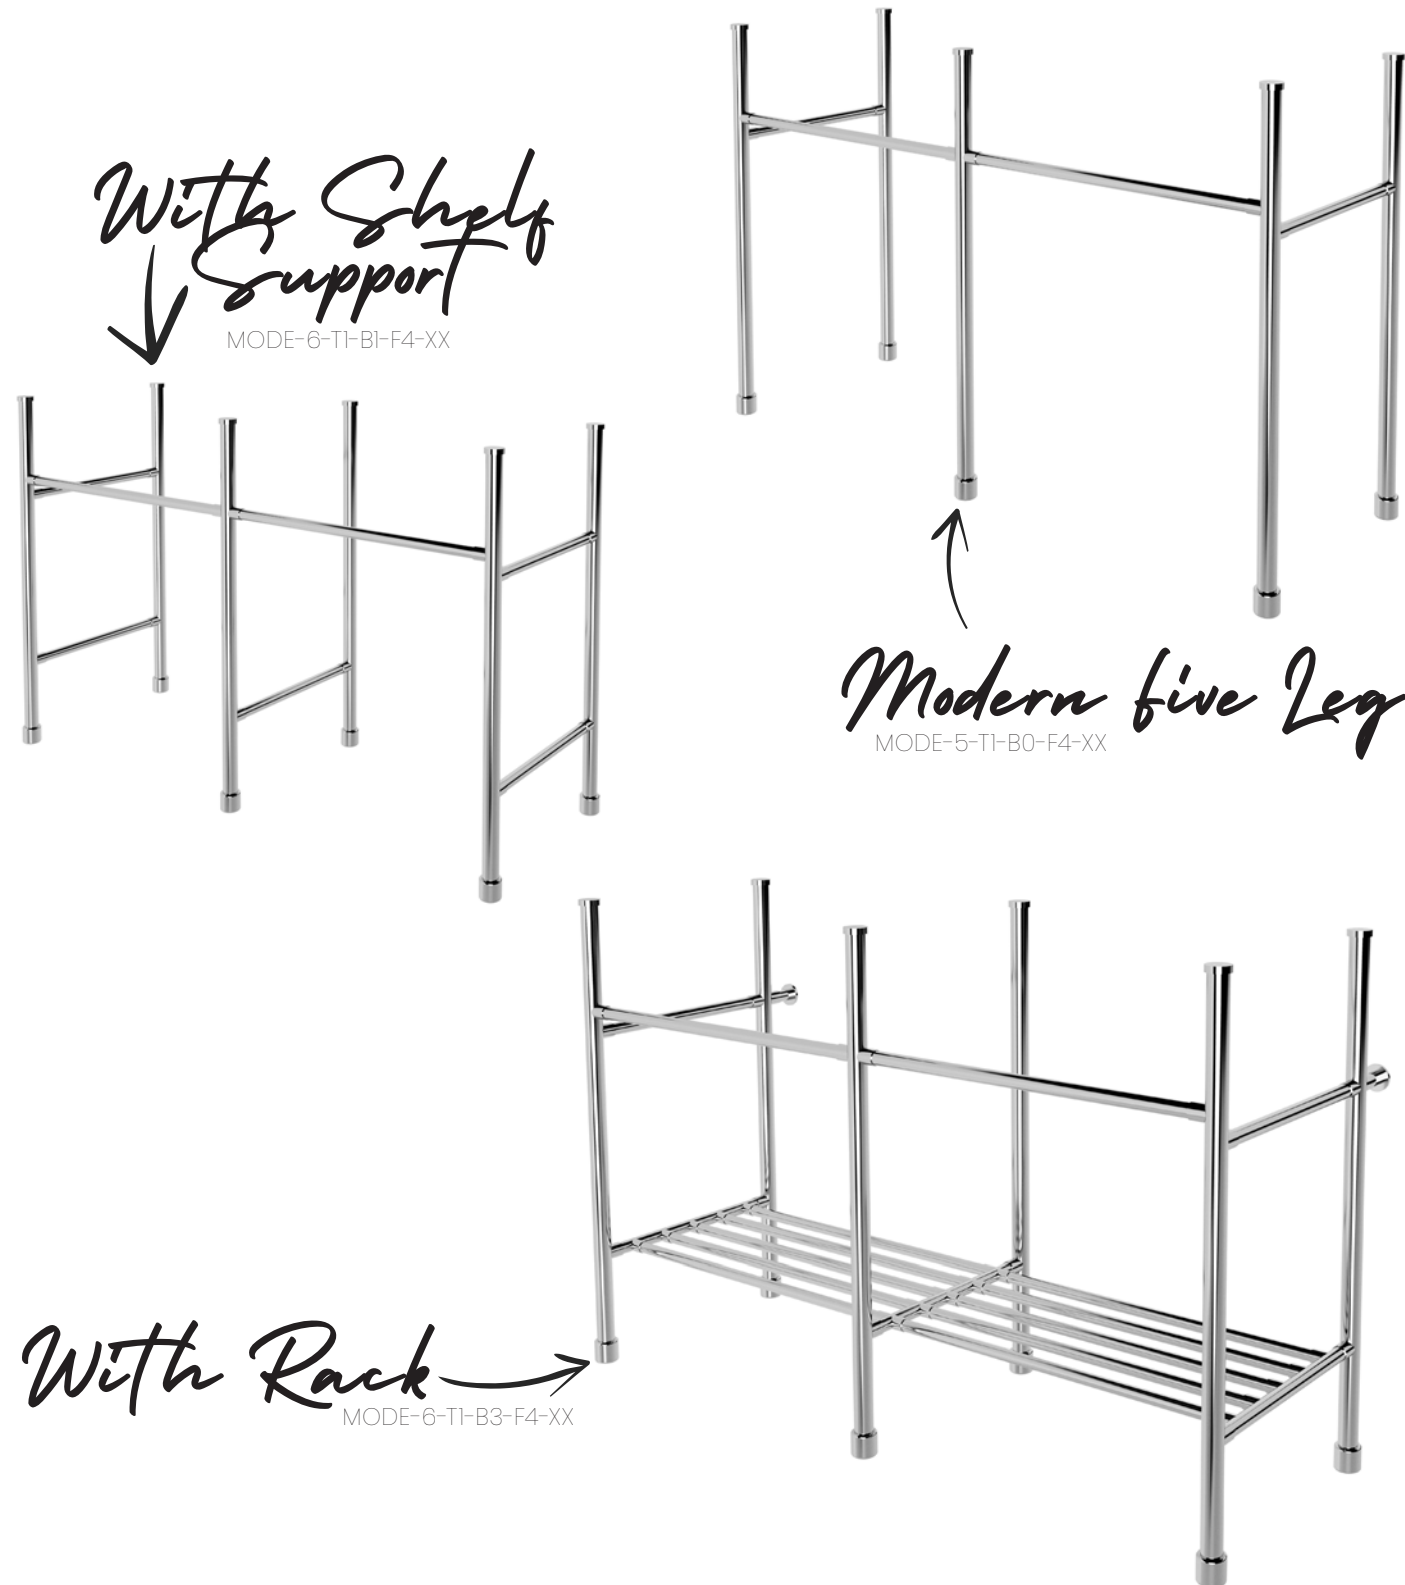

Modern Five & Six Leg Washstands

Modern 5 Leg MODE-5-T1-B0-F4-XX	Less Than 1300mm Wide	Between 1301 - 1500mm	Between 1501 - 1700mm	Between 1701 - 1900mm
Unlacquered Brass (UB) & Polished Chrome (CP)	£1,547.42	£1,560.02	£1,572.62	£1,585.22
Brushed Brass (BB)	£1,624.79	£1,638.02	£1,651.25	£1,664.48
Polished Nickel (NP)	£1,702.16	£1,716.02	£1,729.88	£1,743.74
Brushed Chrome (BC) & Brushed Nickel (BN)	£1,779.53	£1,794.02	£1,808.51	£1,823.00
Bronzes & Powder Coating (LB, LAB, MB, MAB, DB, DAB, GM, MWP, MBP)	£2,166.39	£2,184.03	£2,201.67	£2,219.31
Polished & Antique Gold (GP, AG)	£2,321.13	£2,340.03	£2,358.93	£2,377.83
Brushed Gold (BG)	£2,398.50	£2,418.03	£2,437.56	£2,457.09

FOR HEATED TOP RAIL (CHANGE T1 TO T2) + £294.00

Modern 6 Leg With Supports MODE-6-T1-B1-F4-XX	Less Than 1300mm Wide	Between 1301 - 1500mm	Between 1501 - 1700mm	Between 1701 - 1900mm
Unlacquered Brass (UB) & Polished Chrome (CP)	£2,187.50	£2,212.70	£2,237.90	£2,263.10
Brushed Brass (BB)	£2,296.88	£2,323.34	£2,349.80	£2,376.26
Polished Nickel (NP)	£2,406.25	£2,433.97	£2,461.69	£2,489.41
Brushed Chrome (BC) & Brushed Nickel (BN)	£2,515.63	£2,544.61	£2,573.59	£2,602.57
Bronzes & Powder Coating (LB, LAB, MB, MAB, DB, DAB, GM, MWP, MBP)	£3,062.50	£3,097.78	£3,133.06	£3,168.34
Polished & Antique Gold (GP, AG)	£3,281.25	£3,319.05	£3,356.85	£3,394.65
Brushed Gold (BG)	£3,390.63	£3,429.69	£3,468.75	£3,507.81

FOR HEATED TOP RAIL (CHANGE T1 TO T2) + £294.00
FOR HEATED BOTTOM RAIL (CHANGE B1 TO B2) + £294.00

Modern 6 Leg With Rack MODE-6-T1-B3-F4-XX	Less Than 1300mm Wide	Between 1301 - 1500mm	Between 1501 - 1700mm	Between 1701 - 1900mm
Unlacquered Brass (UB) & Polished Chrome (CP)	£2,565.90	£2,615.90	£2,665.90	£2,716.70
Brushed Brass (BB)	£2,694.20	£2,746.70	£2,799.20	£2,852.54
Polished Nickel (NP)	£2,822.49	£2,877.49	£2,932.49	£2,988.37
Brushed Chrome (BC) & Brushed Nickel (BN)	£2,950.79	£3,008.29	£3,065.79	£3,124.21
Bronzes & Powder Coating (LB, LAB, MB, MAB, DB, DAB, GM, MWP, MBP)	£3,592.26	£3,662.26	£3,732.26	£3,803.38
Polished & Antique Gold (GP, AG)	£3,848.85	£3,923.85	£3,998.85	£4,075.05
Brushed Gold (BG)	£3,977.15	£4,054.65	£4,132.15	£4,210.89

FOR HEATED TOP RAIL (CHANGE T1 TO T2) + £294.00
FOR HEATED BOTTOM RACK (CHANGE B3 TO B4) + £525.00

Product Notes

Our Modern range features 32mm Diameter leg tube and 25mm Diameter horizontal tubes. Where a rack is ordered, the rack tube is 22mm Diameter. 50mm Contemporary Escutcheons are featured.

All prices shown are RRP (excl. VAT). Price changes for width and finish changes only. Price remains the same for any height or depth.

A support angle for fixing to the wall and to support your top is included with each stand and is finished the same as the stand choice.

All stands have a foot adjustment of 10mm for uneven surfaces. All feet include a 6mm diameter pin which we recommend is installed in to the floor for safety.