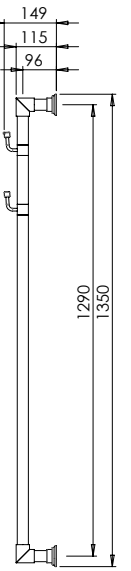

Park Lane Robe Rail PARR-(1 or 2)-E-1350-38-XX	1 Hook Electric RRP (excl. VAT)	2 Hooks Electric RRP (excl. VAT)
Unlacquered Brass (UB) & Polished Chrome (CP)	£599.13	£683.13
Brushed Brass (BB)	£629.09	£717.29
Polished Nickel (NP)	£659.04	£751.44
Brushed Chrome (BC) & Brushed Nickel (BN)	£689.00	£785.60
Bronzes & Powder Coating (LB, LAB, MB, MAB, DB, DAB, GM, MWP, MBP)	£838.78	£956.38
Polished & Antique Gold (GP, AG)	£898.70	£1,024.70
Brushed Gold (BG)	£928.65	£1,058.85