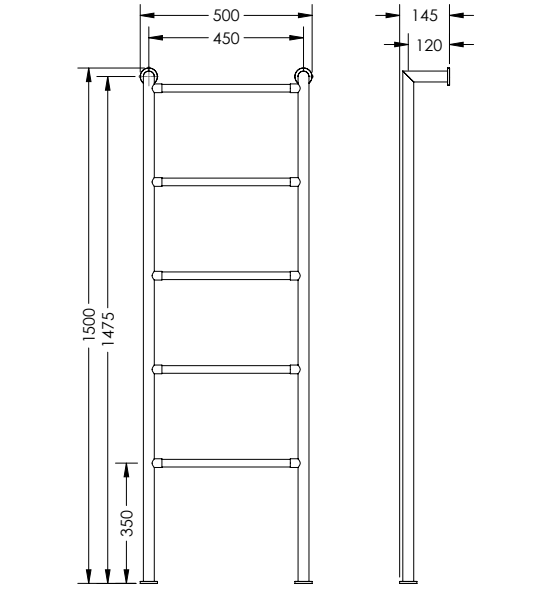

Product Notes
32mm Diameter leg tube and 22mm horizontal tubes with 50mm diameter Contemporary escutcheons.
Knurled escutcheons also available.
116W / 396 BTU's