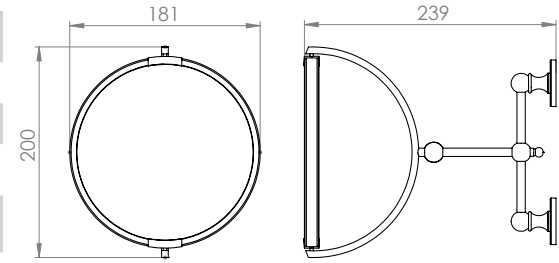

Pivot Mirror	2-155XX	2-155CLD-XX
Unlacquered Brass (UB) & Polished Chrome (CP)	£149.00	£175.61
Brushed Brass (BB)	£156.45	£184.39
Polished Nickel (NP)	£163.90	£193.17
Brushed Chrome (BC) & Brushed Nickel (BN)	£171.35	£201.95
Bronzes & Powder Coating (LB, LAB, MB, MAB, DB, DAB, GM, MWP, MBP)	£208.60	£245.85
Polished & Antique Gold (GP, AG)	£223.50	£263.42
Brushed Gold (BG)	£230.95	£272.20