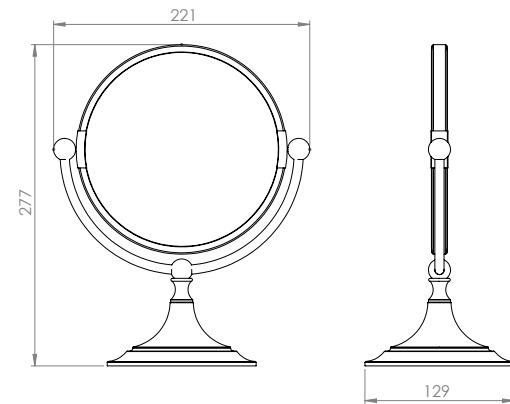

Product Notes

Mirror features x3 magnification on one side, normal the other.

Tall Freestanding Table Mirror	2-140XX
Unlacquered Brass (UB) & Polished Chrome (CP)	£209.13
Brushed Brass (BB)	£219.59
Polished Nickel (NP)	£230.04
Brushed Chrome (BC) & Brushed Nickel (BN)	£240.50
Bronzes & Powder Coating (LB, LAB, MB, MAB, DB, DAB, GM, MWP, MBP)	£292.78
Polished & Antique Gold (GP, AG)	£313.70
Brushed Gold (BG)	£324.15