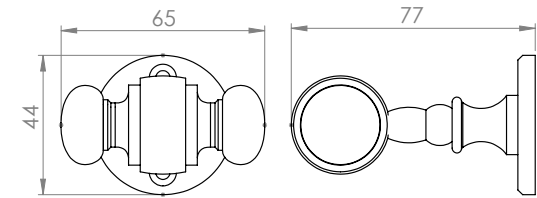

Towel Hook	4-340XX	4-340CLD-XX
Unlacquered Brass (UB) & Polished Chrome (CP)	£41.77	£55.08
Brushed Brass (BB)	£43.86	£57.83
Polished Nickel (NP)	£45.95	£60.59
Brushed Chrome (BC) & Brushed Nickel (BN)	£48.04	£63.34
Bronzes & Powder Coating (LB, LAB, MB, MAB, DB, DAB, GM, MWP, MBP)	£58.48	£77.11
Polished & Antique Gold (GP, AG)	£62.66	£82.62
Brushed Gold (BG)	£64.74	£85.37

Double Coat Hook	4-345XX	4-345CLD-XX
Unlacquered Brass (UB) & Polished Chrome (CP)	£78.75	£92.05
Brushed Brass (BB)	£82.69	£96.65
Polished Nickel (NP)	£86.63	£101.26
Brushed Chrome (BC) & Brushed Nickel (BN)	£90.56	£105.86
Bronzes & Powder Coating (LB, LAB, MB, MAB, DB, DAB, GM, MWP, MBP)	£110.25	£128.87
Polished & Antique Gold (GP, AG)	£118.13	£138.08
Brushed Gold (BG)	£122.06	£142.68

Double Robe Hook	4-330XX	4-330CLD-XX
Unlacquered Brass (UB) & Polished Chrome (CP)	£56.63	£69.93
Brushed Brass (BB)	£59.46	£73.43
Polished Nickel (NP)	£62.29	£76.92
Brushed Chrome (BC) & Brushed Nickel (BN)	£65.12	£80.42
Bronzes & Powder Coating (LB, LAB, MB, MAB, DB, DAB, GM, MWP, MBP)	£79.28	£97.90
Polished & Antique Gold (GP, AG)	£84.95	£104.90
Brushed Gold (BG)	£87.78	£108.39