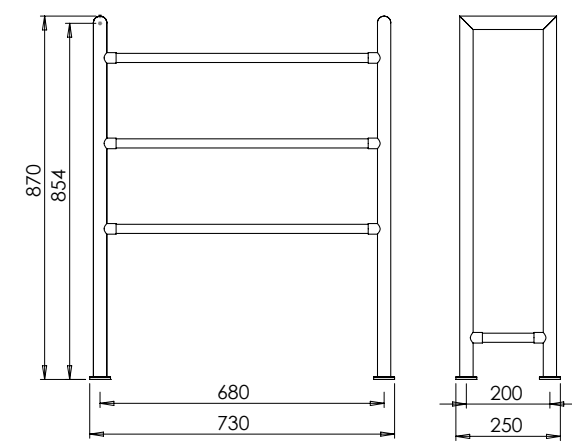

**Product Notes**  
32mm Diameter leg tube and 22mm horizontal tubes with 50mm diameter Contemporary escutcheons.  
Knurled escutcheons also available.  
91W / 311 BTU's

**Product Notes**  
32mm Diameter leg tube and 22mm horizontal tubes with 50mm diameter Contemporary escutcheons.  
Knurled escutcheons also available.  
116W / 396 BTU's