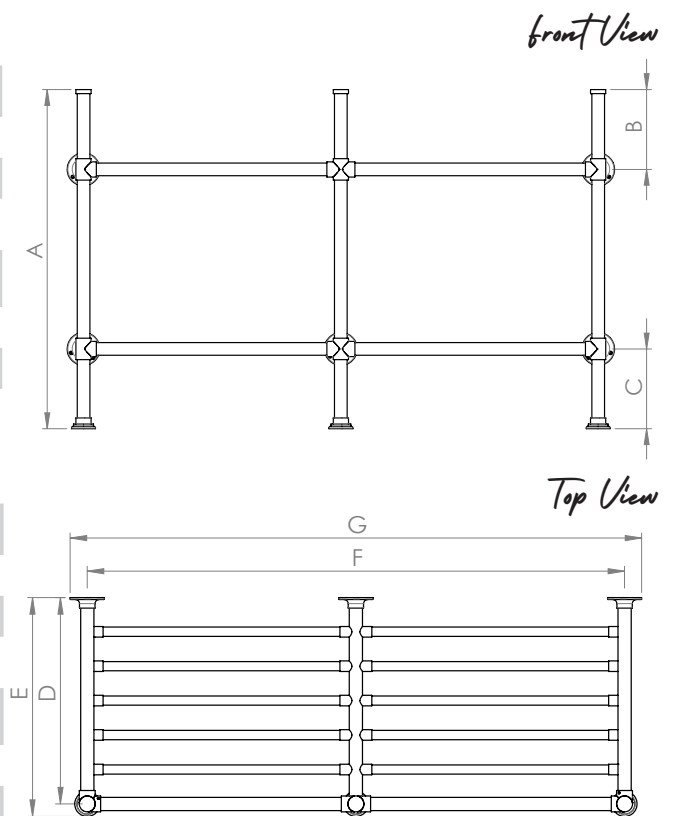

### Product Notes

Our Artisan range features 32mm Diameter tube and straight joints. Where a rack is ordered, the rack tube is 22mm Diameter. 82mm Classic Escutcheons each with 3 wall screws are featured.