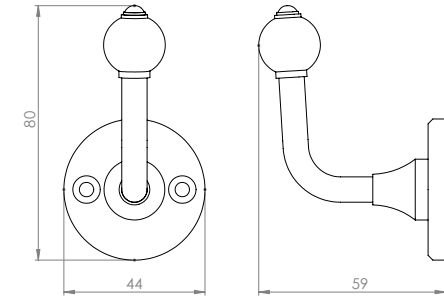

Towel Hook	4-340XX	4-340CLD-XX
Unlacquered Brass (UB) & Polished Chrome (CP)	£41.77	£55.08
Brushed Brass (BB)	£43.86	£57.83
Polished Nickel (NP)	£45.95	£60.59
Brushed Chrome (BC) & Brushed Nickel (BN)	£48.04	£63.34
Bronzes & Powder Coating (LB, LAB, MB, MAB, DB, DAB, GM, MWP, MBP)	£58.48	£77.11
Polished & Antique Gold (GP, AG)	£62.66	£82.62
Brushed Gold (BG)	£64.74	£85.37

Double Coat Hook	4-345XX	4-345CLD-XX
Unlacquered Brass (UB) & Polished Chrome (CP)	£78.75	£92.05
Brushed Brass (BB)	£82.69	£96.65
Polished Nickel (NP)	£86.63	£101.26
Brushed Chrome (BC) & Brushed Nickel (BN)	£90.56	£105.86
Bronzes & Powder Coating (LB, LAB, MB, MAB, DB, DAB, GM, MWP, MBP)	£110.25	£128.87
Polished & Antique Gold (GP, AG)	£118.13	£138.08
Brushed Gold (BG)	£122.06	£142.68

Double Robe Hook	4-330XX	4-330CLD-XX
Unlacquered Brass (UB) & Polished Chrome (CP)	£56.63	£69.93
Brushed Brass (BB)	£59.46	£73.43
Polished Nickel (NP)	£62.29	£76.92
Brushed Chrome (BC) & Brushed Nickel (BN)	£65.12	£80.42
Bronzes & Powder Coating (LB, LAB, MB, MAB, DB, DAB, GM, MWP, MBP)	£79.28	£97.90
Polished & Antique Gold (GP, AG)	£84.95	£104.90
Brushed Gold (BG)	£87.78	£108.39