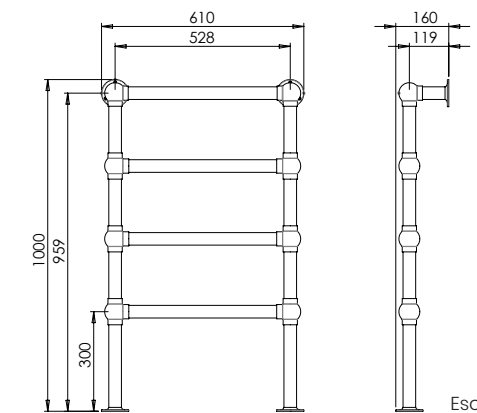

Product Notes

38mm Diameter tube with 82mm diameter Classic Exposed escutcheon.

Classic Concealed Escutcheon also available.

3 rail model = 74W / 252 BTU's
4 rail model = 101W / 345 BTU's

Product Notes

38mm Diameter tube with 82mm diameter Classic Exposed escutcheon.

Classic Concealed Escutcheon also available.

3 rail model = 85W / 290 BTU's
4 rail model = 102W / 348 BTU's

Escutcheon Options:

Classic Exposed

Classic Concealed