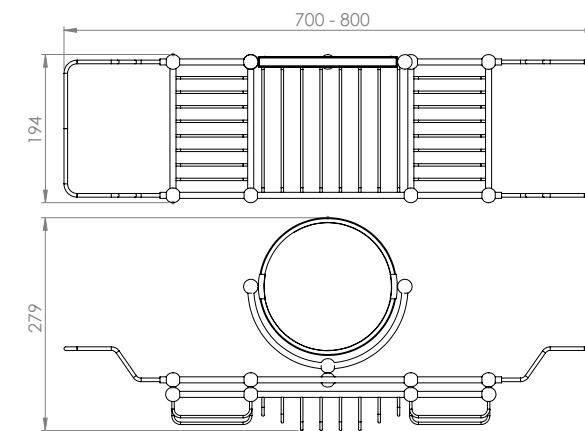

## Product Notes

Mirror features x3 magnification on one side, normal the other.