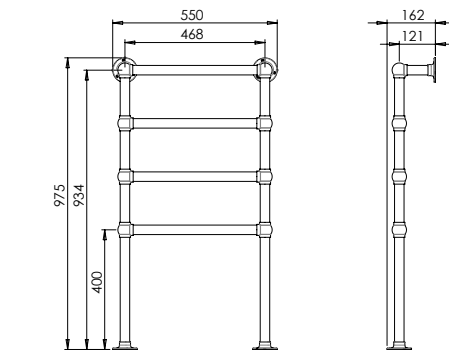

### Product Notes

32mm Diameter tube with 82mm diameter Classic Exposed escutcheons.

Classic Concealed Escutcheons also available.

3 rail model = 67W / 229 BTU's  
4 rail model = 93W / 317 BTU's