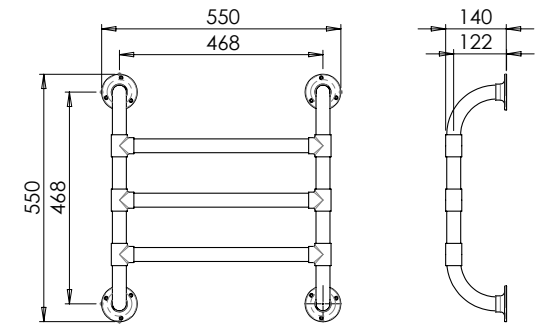

#### Product Notes

32mm Diameter tube with 82mm diameter Classic Exposed escutcheons.

Classic Concealed and Park Lane escutcheons also available.

94W / 321 BTU's