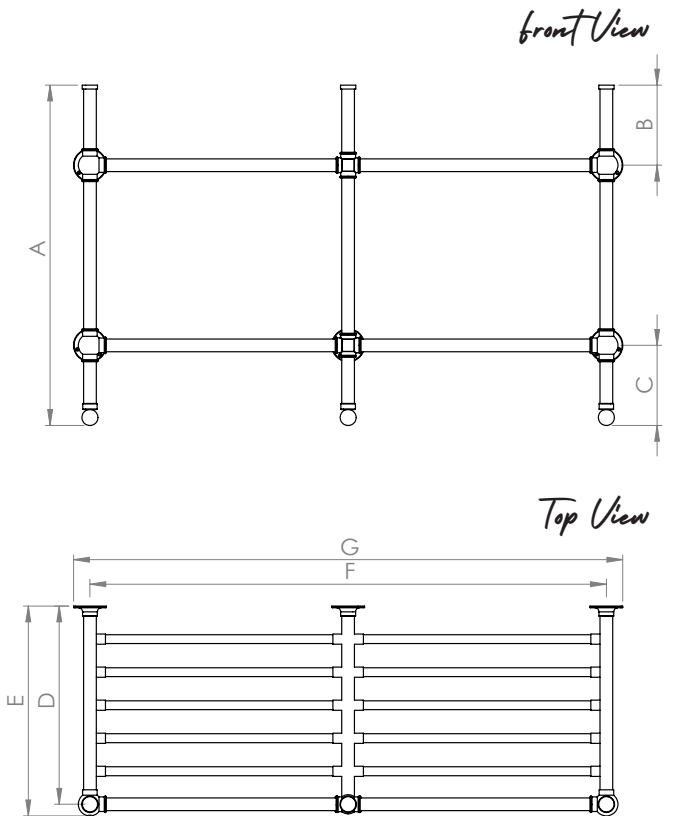

### Product Notes

Our Flair range features 32mm Diameter tube and straight joints. Where a rack is ordered, the rack tube is 22mm Diameter. 82mm Classic Escutcheons each with 3 wall screws are featured.