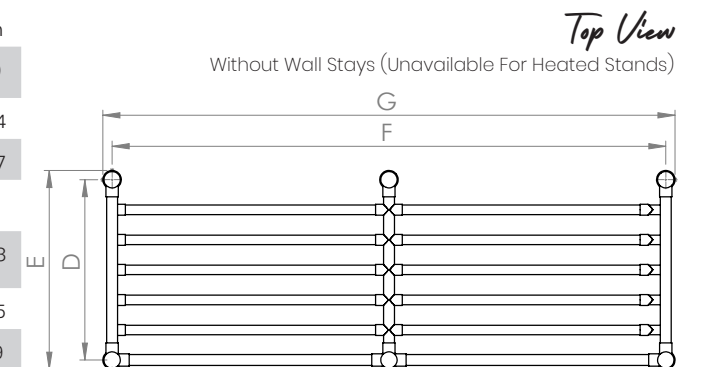

Modern Five & Six Leg Washstands

Modern 5 Leg MODE-5-T1-B0-F4-XX	Less Than 1300mm Wide	Between 1301 - 1500mm	Between 1501 - 1700mm	Between 1701 - 1900mm
Unlacquered Brass (UB) & Polished Chrome (CP)	£1,547.42	£1,560.02	£1,572.62	£1,585.22
Brushed Brass (BB)	£1,624.79	£1,638.02	£1,651.25	£1,664.48
Polished Nickel (NP)	£1,702.16	£1,716.02	£1,729.88	£1,743.74
Brushed Chrome (BC) & Brushed Nickel (BN)	£1,779.53	£1,794.02	£1,808.51	£1,823.00
Bronzes & Powder Coating (LB, LAB, MB, MAB, DB, DAB, GM, MWP, MBP)	£2,166.39	£2,184.03	£2,201.67	£2,219.31
Polished & Antique Gold (GP, AG)	£2,321.13	£2,340.03	£2,358.93	£2,377.83
Brushed Gold (BG)	£2,398.50	£2,418.03	£2,437.56	£2,457.09

FOR HEATED TOP RAIL (CHANGE T1 TO T2) + £294.00

Modern 6 Leg With Supports MODE-6-T1-B1-F4-XX	Less Than 1300mm Wide	Between 1301 - 1500mm	Between 1501 - 1700mm	Between 1701 - 1900mm
Unlacquered Brass (UB) & Polished Chrome (CP)	£2,187.50	£2,212.70	£2,237.90	£2,263.10
Brushed Brass (BB)	£2,296.88	£2,323.34	£2,349.80	£2,376.26
Polished Nickel (NP)	£2,406.25	£2,433.97	£2,461.69	£2,489.41
Brushed Chrome (BC) & Brushed Nickel (BN)	£2,515.63	£2,544.61	£2,573.59	£2,602.57
Bronzes & Powder Coating (LB, LAB, MB, MAB, DB, DAB, GM, MWP, MBP)	£3,062.50	£3,097.78	£3,133.06	£3,168.34
Polished & Antique Gold (GP, AG)	£3,281.25	£3,319.05	£3,356.85	£3,394.65
Brushed Gold (BG)	£3,390.63	£3,429.69	£3,468.75	£3,507.81

FOR HEATED TOP RAIL (CHANGE T1 TO T2) + £294.00
FOR HEATED BOTTOM RAIL (CHANGE B1 TO B2) + £294.00