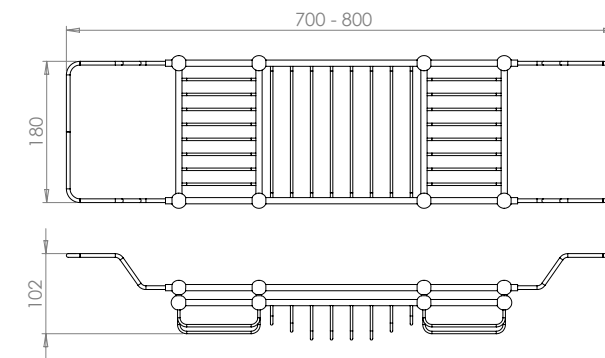

Product Notes

Mirror features x3 magnification on one side, normal the other.

Deluxe Bathrack	3-210XX
Unlacquered Brass (UB) & Polished Chrome (CP)	£344.69
Brushed Brass (BB)	£361.92
Polished Nickel (NP)	£379.16
Brushed Chrome (BC) & Brushed Nickel (BN)	£396.39
Bronzes & Powder Coating (LB, LAB, MB, MAB, DB, DAB, GM, MWP, MBP)	£482.57
Polished & Antique Gold (GP, AG)	£517.04
Brushed Gold (BG)	£534.27