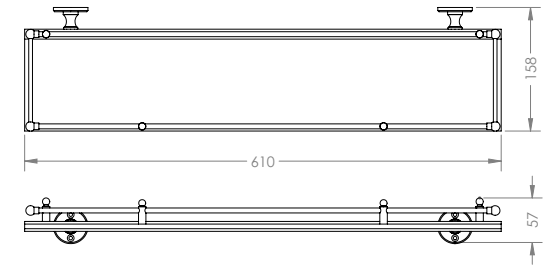

# Classic Accessories

Single Shelf  
1-024XX

Bathroom Stand  
1-038XX  
1-039XX

Three Tier Shelf  
1-030XX

Shelf With Hinged Guardrail	1-024XX	1-024CLD-XX
Unlacquered Brass (UB) & Polished Chrome (CP)	£184.61	£211.22
Brushed Brass (BB)	£193.84	£221.78
Polished Nickel (NP)	£203.07	£232.34
Brushed Chrome (BC) & Brushed Nickel (BN)	£212.30	£242.90
Bronzes & Powder Coating (LB, LAB, MB, MAB, DB, DAB, GM, MWP, MBP)	£258.45	£295.71
Polished & Antique Gold (GP, AG)	£276.92	£316.83
Brushed Gold (BG)	£286.15	£327.39