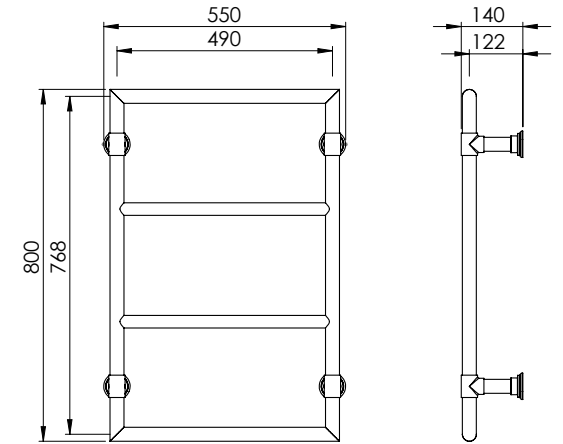

**Product Notes**  
32mm Square outer tube and 25mm Mid-Horizontal tubes with 64mm Square Escutcheons.  
89W / 304 BTU's

**Product Notes**  
32mm Diameter outer tube and 25mm Mid-Horizontal tubes with 60mm diameter Park Lane escutcheons.  
Contemporary and Knurled escutcheons also available.  
89W / 304BTU's