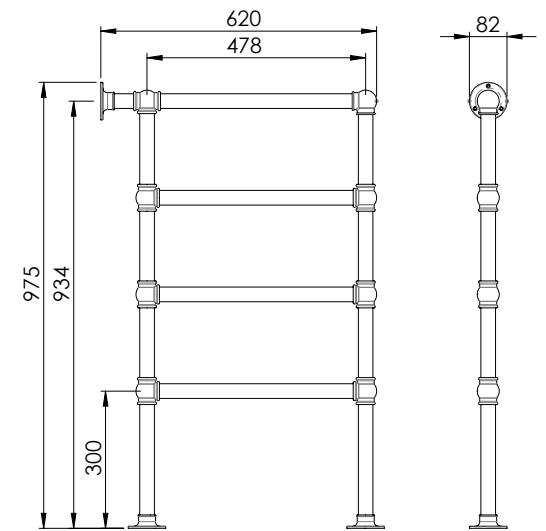

Product Notes
32mm Diameter tube with 82mm diameter Classic Exposed escutcheons.
Classic Concealed Escutcheons also available.
98W / 334 BTU's

Escutcheon Options: