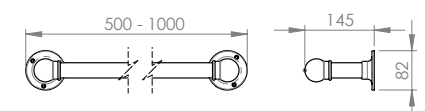

Wollaston 1 Rail WOLL-T-E-82-(500-1000)-XX	Electric RRP (excl. VAT)	Product Notes
Unlacquered Brass (UB) & Polished Chrome (CP)	£515.13	32mm diameter tube with 82mm Classic Exposed Escutcheons. Available with no escutcheons 16-32W / 55-109BTU's
Brushed Brass (BB)	£540.89	
Polished Nickel (NP)	£566.64	
Brushed Chrome (BC) & Brushed Nickel (BN)	£592.40	
Bronzes & Powder Coating (LB, LAB, MB, MAB, DB, DAB, GM, MWP, MBP)	£721.18	
Polished & Antique Gold (GP, AG)	£772.70	
Brushed Gold (BG)	£798.45	

Tura 1 Rail TURA-T-E-32-(500-1000)-XX	Electric RRP (excl. VAT)	Product Notes
Unlacquered Brass (UB) & Polished Chrome (CP)	£426.54	32mm diameter tube with 50mm Contemporary Escutcheons. Available with escutcheons 16-32W / 55-109BTU's
Brushed Brass (BB)	£447.87	
Polished Nickel (NP)	£469.20	
Brushed Chrome (BC) & Brushed Nickel (BN)	£490.52	
Bronzes & Powder Coating (LB, LAB, MB, MAB, DB, DAB, GM, MWP, MBP)	£597.16	
Polished & Antique Gold (GP, AG)	£639.81	
Brushed Gold (BG)	£661.14