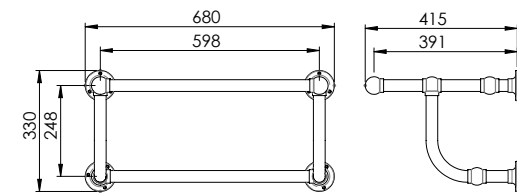

Product Notes

32mm Diameter tube with 82mm diameter Classic Exposed escutcheons.

22mm Diameter tube for rack section.

Classic Concealed Escutcheons also available.

165W / 563 BTU's

Product Notes

32mm Diameter tube with 82mm diameter Classic Exposed escutcheons.

Classic Concealed Escutcheons also available.

138W / 471 BTU's

Product Notes

32mm Diameter tube with 82mm diameter Classic Exposed escutcheons.

Classic Concealed Escutcheons also available.

160W / 546 BTU's

Escutcheon Options: