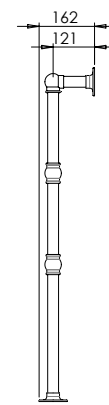

Escutcheon Options: