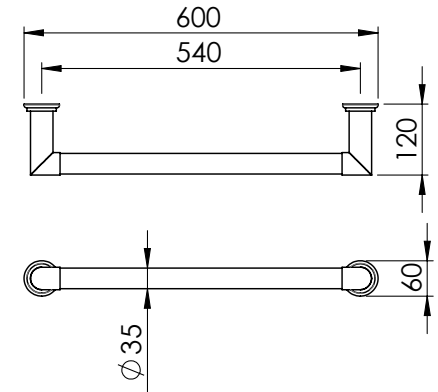

## Product Notes

Italian sourced marble hollowed out to allow for our dry line electrical cable.

Only available at 600mm Wide.

24W / 82BTU's