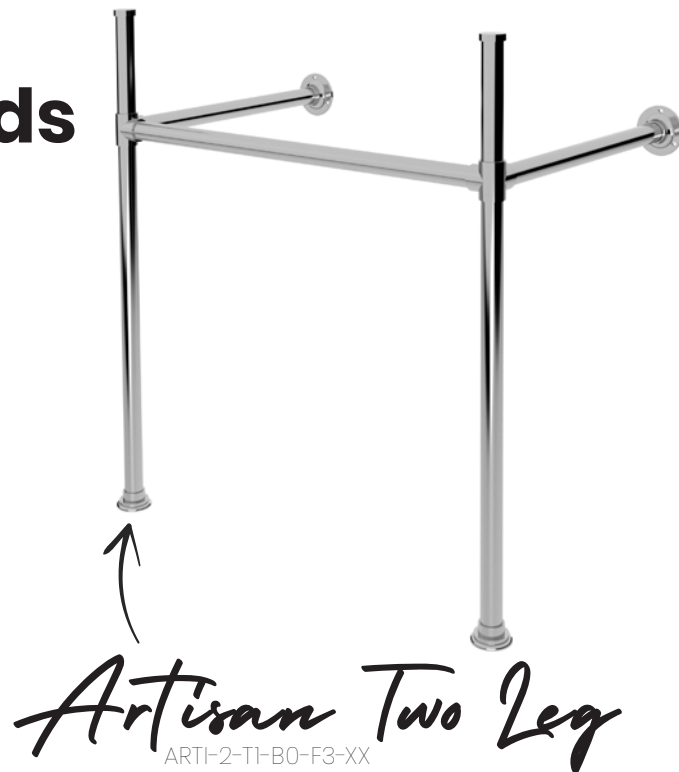

Artisan Two Leg Washstands

With Shelf
Supports
ARTI-2-TI-BI-F3-XX

Artisan Two Leg
ARTI-2-TI-B0-F3-XX

With Rack
ARTI-2-TI-B3-F3-XX