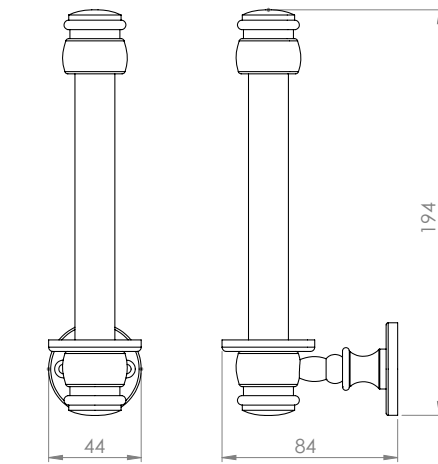

Product Notes

Product Notes

Can be installed vertically or horizontally - for concealed version please advise upon ordering so we can ensure wall fitting is supplied correctly.

Product Notes

Can be installed as left hand or right handed holder as standard.