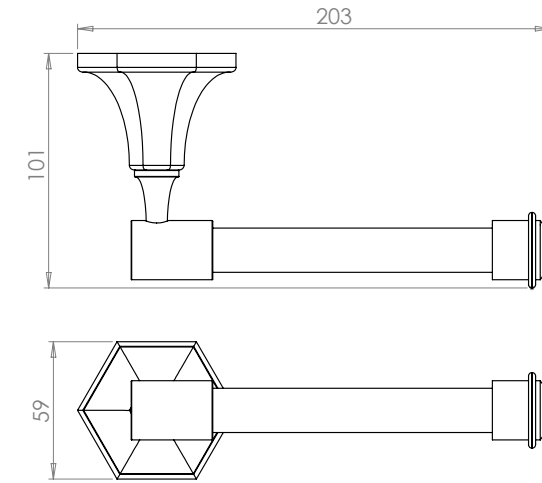

Tumbler
& Holder
6-102RD-XX

Paper Holder 6-100RD-XX

Unlacquered Brass (UB) & Polished Chrome (CP)	£123.00
Brushed Brass (BB)	£129.15
Polished Nickel (NP)	£135.30
Brushed Chrome (BC) & Brushed Nickel (BN)	£141.45
Bronzes & Powder Coating (LB, LAB, MB, MAB, DB, DAB, GM, MWP, MBP)	£172.20
Polished & Antique Gold (GP, AG)	£184.50
Brushed Gold (BG)	£190.65