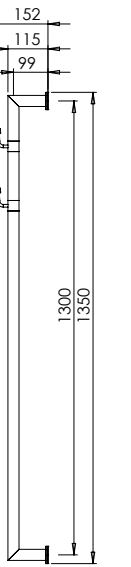

Tura Robe Rail TURR-(1 or 2)-E-1350-38-XX	1 Hook Electric RRP (excl. VAT)	2 Hooks Electric RRP (excl. VAT)
Unlacquered Brass (UB) & Polished Chrome (CP)	£510.54	£594.54
Brushed Brass (BB)	£536.07	£624.27
Polished Nickel (NP)	£561.60	£654.00
Brushed Chrome (BC) & Brushed Nickel (BN)	£587.12	£683.72
Bronzes & Powder Coating (LB, LAB, MB, MAB, DB, DAB, GM, MWP, MBP)	£714.76	£832.36
Polished & Antique Gold (GP, AG)	£765.81	£891.81
Brushed Gold (BG)	£791.34	£921.54