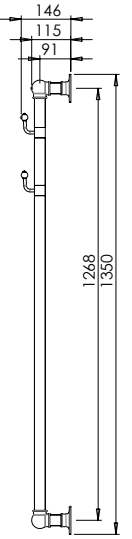

Wollaston Robe Rail WORR-(1 or 2)-E-1350-38-XX	1 Hook Electric RRP (excl. VAT)	2 Hooks Electric RRP (excl. VAT)
Unlacquered Brass (UB) & Polished Chrome (CP)	£599.13	£683.13
Brushed Brass (BB)	£629.09	£717.29
Polished Nickel (NP)	£659.04	£751.44
Brushed Chrome (BC) & Brushed Nickel (BN)	£689.00	£785.60
Bronzes & Powder Coating (LB, LAB, MB, MAB, DB, DAB, GM, MWP, MBP)	£838.78	£956.38
Polished & Antique Gold (GP, AG)	£898.70	£1,024.70
Brushed Gold (BG)	£928.65	£1,058.85