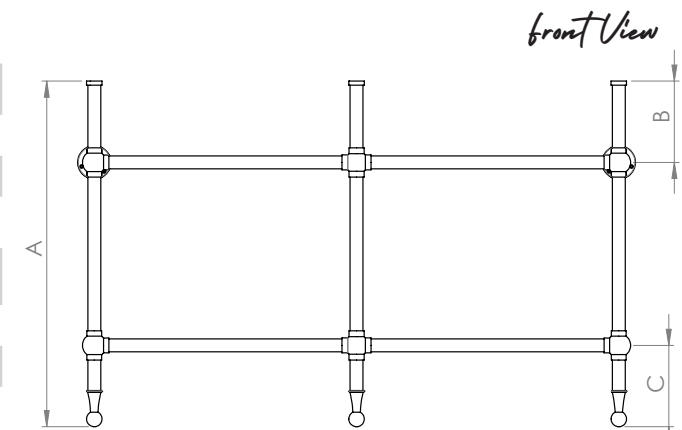

Product Notes

Our Classic range features 32mm Diameter tube and Classic round ball joints. Where a rack is ordered, the rack tube is 22mm Diameter. 82mm Classic Escutcheons each with 3 wall screws are featured.

All prices shown are RRP (excl. VAT). Price changes for width and finish changes only. Price remains the same for any height or depth.

A support angle for fixing to the wall and to support your top is included with each stand and is finished the same as the stand choice.

All stands have a foot adjustment of 10mm for uneven surfaces. All feet include a 6mm diameter pin which we recommend is installed in to the floor for safety.

For stand with shelf support we are able to provide glass or marble shelves, enquire for price.