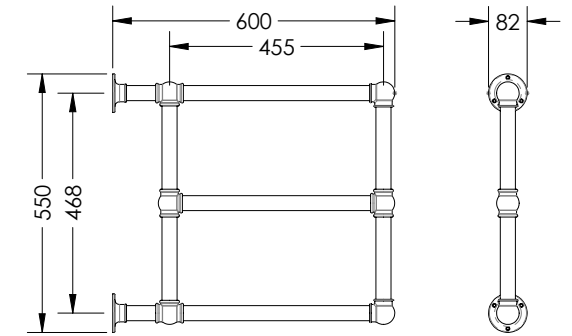

Product Notes
32mm Diameter tube with 82mm diameter Classic Exposed escutcheons.
Classic Concealed Escutcheons also available.
68W / 232 BTU's