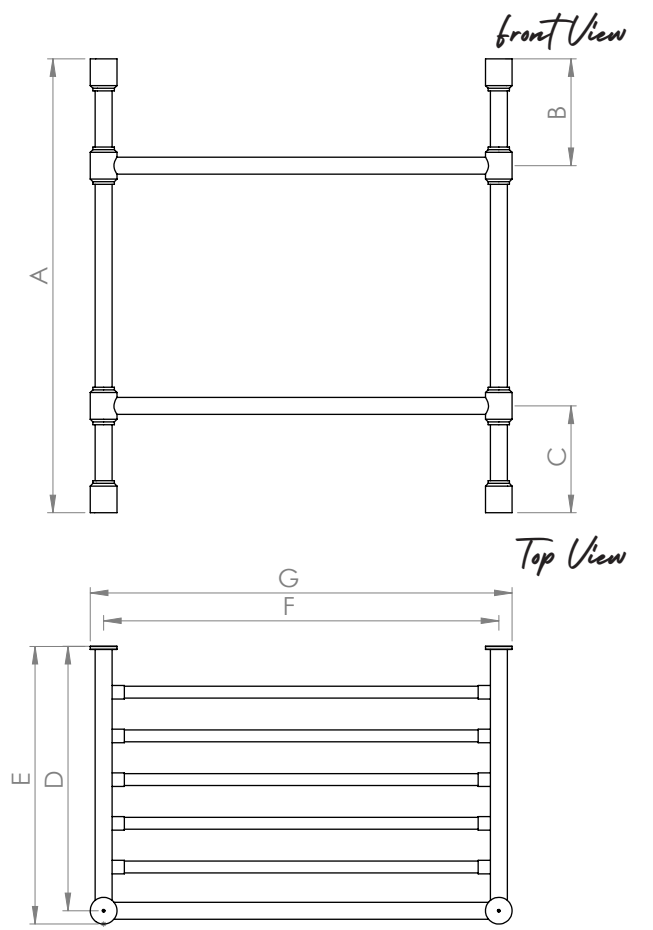

Product Notes

Our Industrial range features 32mm Diameter tube and knurled, industrial joints. Where a rack is ordered, the rack tube is 22mm Diameter. 50mm Contemporary Escutcheons are featured.

All prices shown are RRP (excl. VAT). Price changes for width and finish changes only. Price remains the same for any height or depth.

A support angle for fixing to the wall and to support your top is included with each stand and is finished the same as the stand choice.

All stands have a foot adjustment of 10mm for uneven surfaces. All feet include a 6mm diameter pin which we recommend is installed in to the floor for safety.

For stand with shelf support we are able to provide glass or marble shelves, enquire for price.