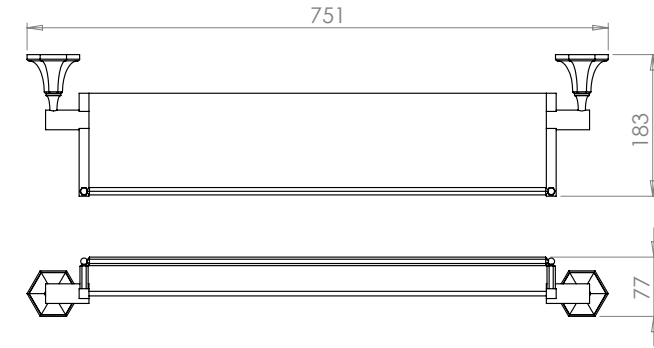

# Craftmaster Accessories

Single Shelf  
6-024RD-XX

Towel Bar  
6-350RD-XX

Double Robe Hook  
6-330RD-XX

Single Shelf	6-024RD-XX
Unlacquered Brass (UB) & Polished Chrome (CP)	£233.53
Brushed Brass (BB)	£245.21
Polished Nickel (NP)	£256.88
Brushed Chrome (BC) & Brushed Nickel (BN)	£268.56
Bronzes & Powder Coating (LB, LAB, MB, MAB, DB, DAB, GM, MWP, MBP)	£326.94
Polished & Antique Gold (GP, AG)	£350.30
Brushed Gold (BG)	£361.97