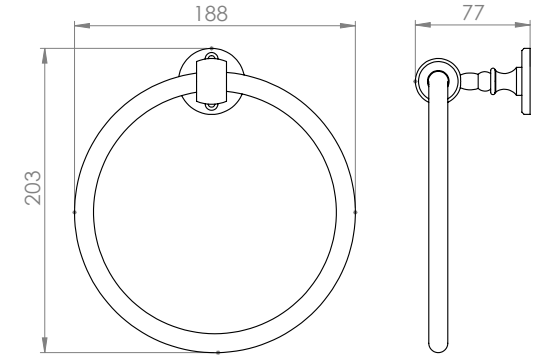

Towel Ring	4-310XX	4-310CLD-XX
Unlacquered Brass (UB) & Polished Chrome (CP)	£110.79	£124.09
Brushed Brass (BB)	£116.33	£130.29
Polished Nickel (NP)	£121.87	£136.50
Brushed Chrome (BC) & Brushed Nickel (BN)	£127.41	£142.70
Bronzes & Powder Coating (LB, LAB, MB, MAB, DB, DAB, GM, MWP, MBP)	£155.11	£173.73
Polished & Antique Gold (GP, AG)	£166.19	£186.14
Brushed Gold (BG)	£171.72	£192.34