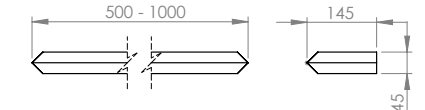

Escutcheon Options: