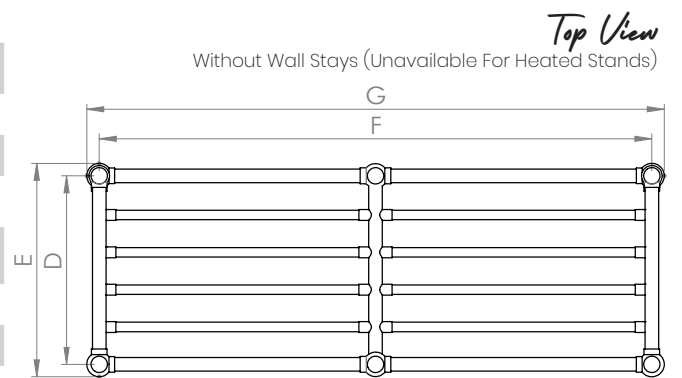

Product Notes

Our Classic range features 32mm Diameter tube and Classic round ball joints. Where a rack is ordered, the rack tube is 22mm Diameter. 82mm Classic Escutcheons each with 3 wall screws are featured.

All prices shown are RRP (excl. VAT). Price changes for width and finish changes only. Price remains the same for any height or depth.

A support angle for fixing to the wall and to support your top is included with each stand and is finished the same as the stand choice.

All stands have a foot adjustment of 10mm for uneven surfaces. All feet include a 6mm diameter pin which we recommend is installed in to the floor for safety.

For stand with shelf support we are able to provide glass or marble shelves, enquire for price.