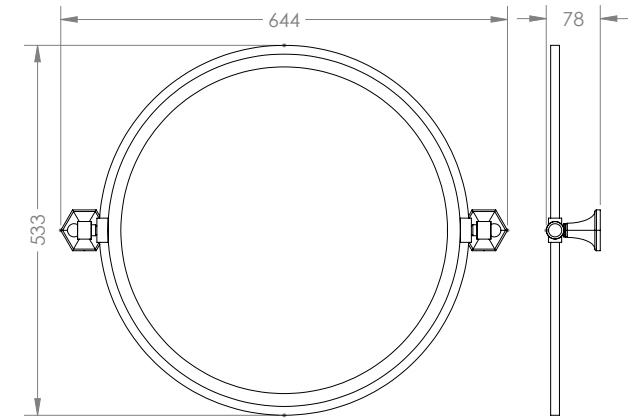

Round Tilt Mirror	6-110RD-XX
Unlacquered Brass (UB) & Polished Chrome (CP)	£737.81
Brushed Brass (BB)	£774.70
Polished Nickel (NP)	£811.59
Brushed Chrome (BC) & Brushed Nickel (BN)	£848.49
Bronzes & Powder Coating (LB, LAB, MB, MAB, DB, DAB, GM, MWP, MBP)	£1,032.94
Polished & Antique Gold (GP, AG)	£1,106.72
Brushed Gold (BG)	£1,143.61

Product Notes

Demista pads also available (add *-HP to part number and +£133.56 to the price)