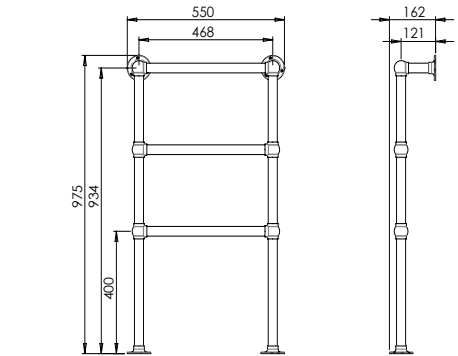

### Product Notes

32mm Diameter tube with 82mm diameter Classic Exposed escutcheons.

Classic Concealed Escutcheons also available.

3 rail model = 67W / 229 BTU's  
4 rail model = 93W / 317 BTU's