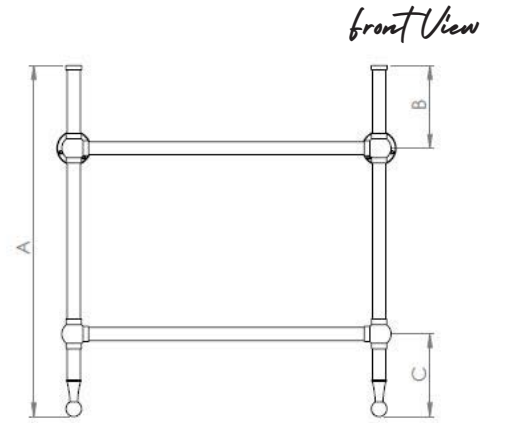

front View

Top View

With Wall Stays (Standard)