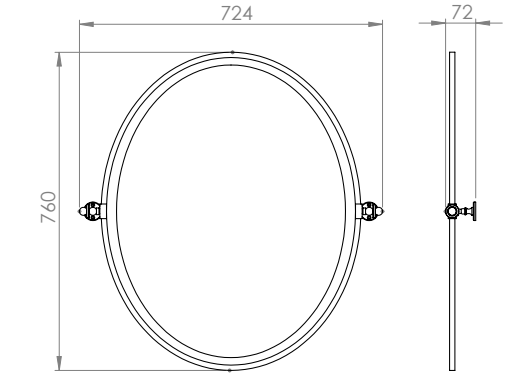

Product Notes

Demista pads also available (add '-HP' to part number and +£133.56 to the price)

Product Notes

Demista pads also available (add '-HP' to part number and +£133.56 to the price)