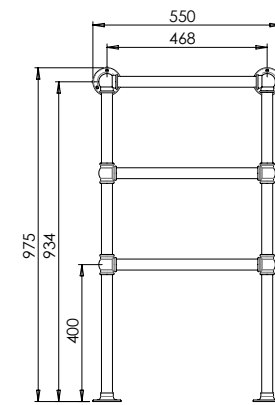

Escutcheon Options:

Product Notes

32mm Diameter tube with 82mm diameter Classic Exposed escutcheons.

Classic Concealed Escutcheons also available.

3 rail model = 67W / 229 BTUs
4 rail model = 93W / 317 BTUs

Product Notes

32mm Diameter tube with 82mm diameter Classic Exposed escutcheon.

Classic Concealed Escutcheon also available.

3 rail model = 80W / 273 BTUs
4 rail model = 94W / 321 BTUs