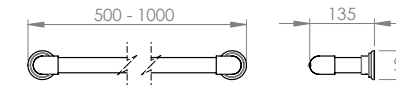

Wolverley 1 Rail WOLV-T-E-32-(500-1000)-XX	Electric RRP (excl. VAT)	Product Notes
Unlacquered Brass (UB) & Polished Chrome (CP)	£469.28	32mm Square tube with 64mm Square Escutcheons. Available with escutcheons 16-32W / 55-109BTU's
Brushed Brass (BB)	£492.74	
Polished Nickel (NP)	£516.20	
Brushed Chrome (BC) & Brushed Nickel (BN)	£539.67	
Bronzes & Powder Coating (LB, LAB, MB, MAB, DB, DAB, GM, MWP, MBP)	£656.99	
Polished & Antique Gold (GP, AG)	£703.91	
Brushed Gold (BG)	£727.38