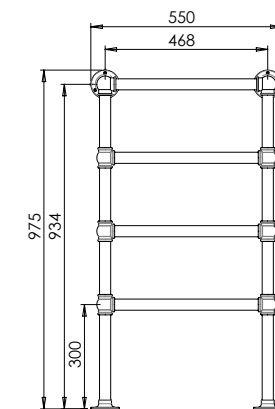

Escutcheon Options:

Product Notes

32mm Diameter tube with 82mm diameter Classic Exposed escutcheons.

Classic Concealed Escutcheons also available.

3 rail model = 67W / 229 BTUs
4 rail model = 93W / 317 BTUs

Product Notes

32mm Diameter tube with 82mm diameter Classic Exposed escutcheon.

Classic Concealed Escutcheon also available.

3 rail model = 80W / 273 BTUs
4 rail model = 94W / 321 BTUs