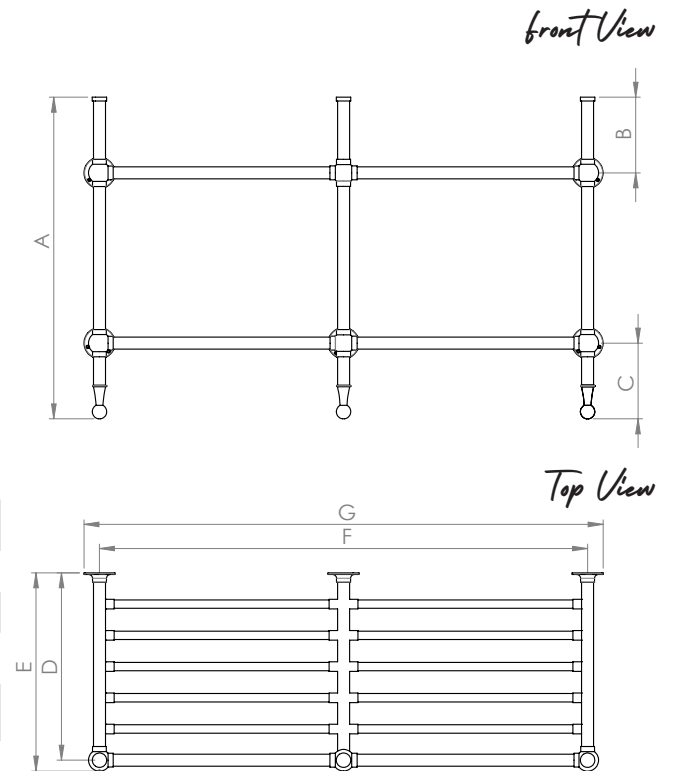

Classic Three Leg Washstands

With Shelf
Supports
CLASS-3-TI-BI-F2-XX

Classic Three Leg
CLASS-3-TI-B0-F2-XX

With Rack
CLASS-3-TI-B3-F2-XX

Classic 3 Leg CLASS-3-TI-B0-F2-XX	Less Than 1300mm Wide	Between 1301 - 1500mm	Between 1501 - 1700mm	Between 1701 - 1900mm
Unlacquered Brass (UB) & Polished Chrome (CP)	£1,033.03	£1,039.33	£1,045.62	£1,051.93
Brushed Brass (BB)	£1,084.68	£1,091.30	£1,097.90	£1,104.53
Polished Nickel (NP)	£1,136.33	£1,143.26	£1,150.18	£1,157.12
Brushed Chrome (BC) & Brushed Nickel (BN)	£1,187.98	£1,195.23	£1,202.46	£1,209.72
Bronzes & Powder Coating (LB, LAB, MB, MAB, DB, DAB, GM, MWP, MBP)	£1,446.24	£1,455.06	£1,463.87	£1,472.70
Polished & Antique Gold (GP, AG)	£1,549.55	£1,559.00	£1,568.43	£1,577.90
Brushed Gold (BG)	£1,601.20	£1,610.96	£1,620.71	£1,630.49

FOR HEATED TOP RAIL (CHANGE TI TO T2) + £294.00

Classic 3 Leg With Supports CLASS-3-TI-BI-F2-XX	Less Than 1300mm Wide	Between 1301 - 1500mm	Between 1501 - 1700mm	Between 1701 - 1900mm
Unlacquered Brass (UB) & Polished Chrome (CP)	£1,624.91	£1,637.51	£1,650.11	£1,662.71
Brushed Brass (BB)	£1,706.16	£1,719.39	£1,732.62	£1,745.85
Polished Nickel (NP)	£1,787.40	£1,801.26	£1,815.12	£1,828.98
Brushed Chrome (BC) & Brushed Nickel (BN)	£1,868.65	£1,883.14	£1,897.63	£1,912.12
Bronzes & Powder Coating (LB, LAB, MB, MAB, DB, DAB, GM, MWP, MBP)	£2,274.87	£2,292.51	£2,310.15	£2,327.79
Polished & Antique Gold (GP, AG)	£2,437.37	£2,456.27	£2,475.17	£2,494.07
Brushed Gold (BG)	£2,518.61	£2,538.14	£2,557.67	£2,577.20

FOR HEATED TOP RAIL (CHANGE TI TO T2) + £294.00
FOR HEATED BOTTOM RAIL (CHANGE BI TO B2) + £294.00