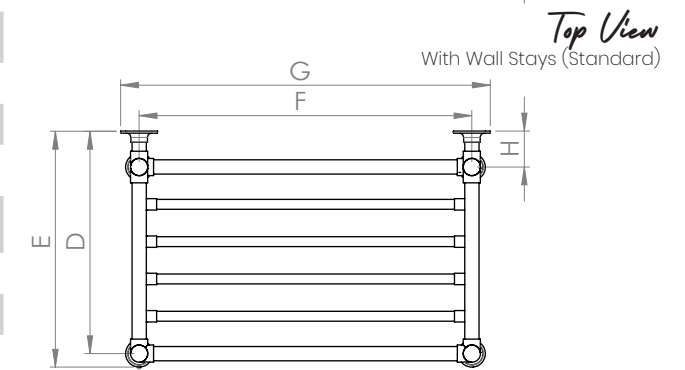

Artisan Four Leg Washstands

With Shelf Support
ARTI-4-TI-BI-F3-XX

Artisan four Leg
ARTI-4-TI-B0-F3-XX

With Rack
ARTI-4-TI-B3-F3-XX

Artisan 4 Leg ARTI-4-TI-B0-F3-XX

	Less Than 600mm Wide	Between 601 - 800mm	Between 801 - 1000mm	Between 1001 - 1200mm
Unlacquered Brass (UB) & Polished Chrome (CP)	£1,208.20	£1,220.80	£1,233.40	£1,246.00
Brushed Brass (BB)	£1,268.61	£1,281.84	£1,295.07	£1,308.30
Polished Nickel (NP)	£1,329.02	£1,342.88	£1,356.74	£1,370.60
Brushed Chrome (BC) & Brushed Nickel (BN)	£1,389.43	£1,403.92	£1,418.41	£1,432.90
Bronzes & Powder Coating (LB, LAB, MB, MAB, DB, DAB, GM, MWP, MBP)	£1,691.48	£1,709.12	£1,726.76	£1,744.40
Polished & Antique Gold (GP, AG)	£1,812.30	£1,831.20	£1,850.10	£1,869.00
Brushed Gold (BG)	£1,872.71	£1,892.24	£1,911.77	£1,931.30

FOR HEATED TOP RAIL (CHANGE TI TO T2) + £252.00

Artisan 4 Leg With Supports ARTI-4-TI-BI-F3-XX

	Less Than 600mm Wide	Between 601 - 800mm	Between 801 - 1000mm	Between 1001 - 1200mm
Unlacquered Brass (UB) & Polished Chrome (CP)	£1,737.40	£1,762.60	£1,787.80	£1,813.00
Brushed Brass (BB)	£1,824.27	£1,850.73	£1,877.19	£1,903.65
Polished Nickel (NP)	£1,911.14	£1,938.86	£1,966.58	£1,994.30
Brushed Chrome (BC) & Brushed Nickel (BN)	£1,998.01	£2,026.99	£2,055.97	£2,084.95
Bronzes & Powder Coating (LB, LAB, MB, MAB, DB, DAB, GM, MWP, MBP)	£2,432.36	£2,467.64	£2,502.92	£2,538.20
Polished & Antique Gold (GP, AG)	£2,606.10	£2,643.90	£2,681.70	£2,719.50
Brushed Gold (BG)	£2,692.97	£2,732.03	£2,771.09	£2,810.15

FOR HEATED TOP RAIL (CHANGE TI TO T2) + £252.00
FOR HEATED BOTTOM RAIL (CHANGE BI TO B2) + £252.00

Artisan 4 Leg With Rack ARTI-4-TI-B3-F3-XX