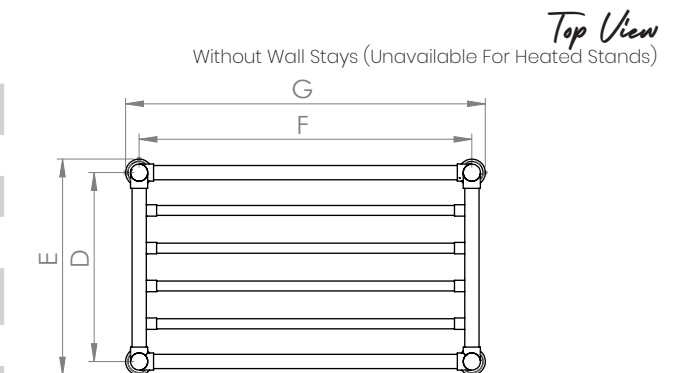

Artisan Four Leg Washstands

With Shelf Support
ARTI-4-TI-BI-F3-XX

Artisan four Leg
ARTI-4-TI-B0-F3-XX

With Rack
ARTI-4-TI-B3-F3-XX

Artisan 4 Leg ARTI-4-TI-B0-F3-XX

	Less Than 600mm Wide	Between 601 - 800mm	Between 801 - 1000mm	Between 1001 - 1200mm
Unlacquered Brass (UB) & Polished Chrome (CP)	£1,208.20	£1,220.80	£1,233.40	£1,246.00
Brushed Brass (BB)	£1,268.61	£1,281.84	£1,295.07	£1,308.30
Polished Nickel (NP)	£1,329.02	£1,342.88	£1,356.74	£1,370.60
Brushed Chrome (BC) & Brushed Nickel (BN)	£1,389.43	£1,403.92	£1,418.41	£1,432.90
Bronzes & Powder Coating (LB, LAB, MB, MAB, DB, DAB, GM, MWP, MBP)	£1,691.48	£1,709.12	£1,726.76	£1,744.40
Polished & Antique Gold (GP, AG)	£1,812.30	£1,831.20	£1,850.10	£1,869.00
Brushed Gold (BG)	£1,872.71	£1,892.24	£1,911.77	£1,931.30

FOR HEATED TOP RAIL (CHANGE TI TO T2) + £252.00

Artisan 4 Leg With Supports ARTI-4-TI-BI-F3-XX

	Less Than 600mm Wide	Between 601 - 800mm	Between 801 - 1000mm	Between 1001 - 1200mm
Unlacquered Brass (UB) & Polished Chrome (CP)	£1,737.40	£1,762.60	£1,787.80	£1,813.00
Brushed Brass (BB)	£1,824.27	£1,850.73	£1,877.19	£1,903.65
Polished Nickel (NP)	£1,911.14	£1,938.86	£1,966.58	£1,994.30
Brushed Chrome (BC) & Brushed Nickel (BN)	£1,998.01	£2,026.99	£2,055.97	£2,084.95
Bronzes & Powder Coating (LB, LAB, MB, MAB, DB, DAB, GM, MWP, MBP)	£2,432.36	£2,467.64	£2,502.92	£2,538.20
Polished & Antique Gold (GP, AG)	£2,606.10	£2,643.90	£2,681.70	£2,719.50
Brushed Gold (BG)	£2,692.97	£2,732.03	£2,771.09	£2,810.15

FOR HEATED TOP RAIL (CHANGE TI TO T2) + £252.00
FOR HEATED BOTTOM RAIL (CHANGE BI TO B2) + £252.00

Artisan 4 Leg With Rack ARTI-4-TI-B3-F3-XX