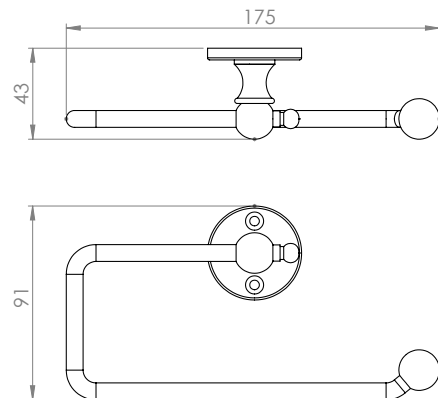

Product Notes

Product Notes

Can be installed vertically or horizontally - for concealed version please advise upon ordering so we can ensure wall fitting is supplied correctly.

Product Notes

Can be installed as left hand or right handed holder as standard.