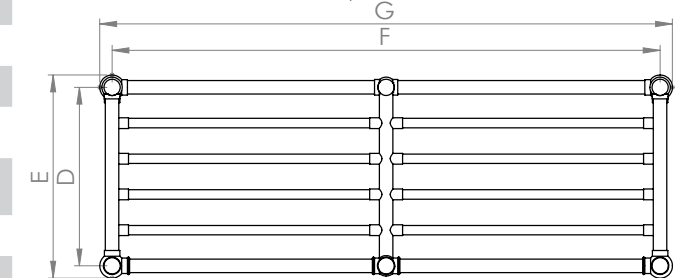

front View

Top View

With Wall Stays (Standard)

Top View

Without Wall Stays (Unavailable For Heated Stands)

Modern Wash  
Stands

THE STE  
ERLINGH  
HAM CO.  
LTD.