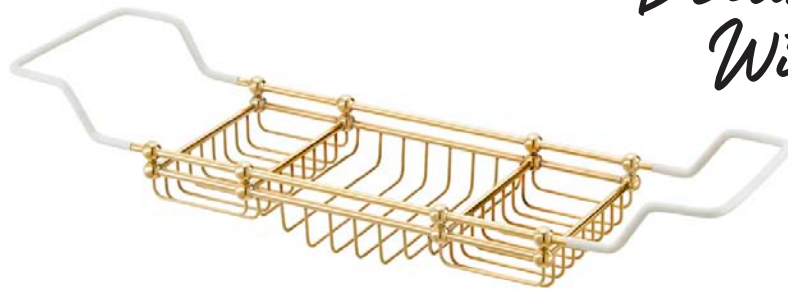

# Classic Accessories

Bathrack  
3-214XX

Bathrack With Mirror  
3-235XX

Deluxe Bathrack With Mirror  
3-230XX

Deluxe Bathrack  
3-210XX

Bathrack	3-214XX
Unlacquered Brass (UB) & Polished Chrome (CP)	£235.70
Brushed Brass (BB)	£247.49
Polished Nickel (NP)	£259.27
Brushed Chrome (BC) & Brushed Nickel (BN)	£271.06
Bronzes & Powder Coating (LB, LAB, MB, MAB, DB, DAB, GM, MWP, MBP)	£329.98
Polished & Antique Gold (GP, AG)	£353.55
Brushed Gold (BG)	£365.34