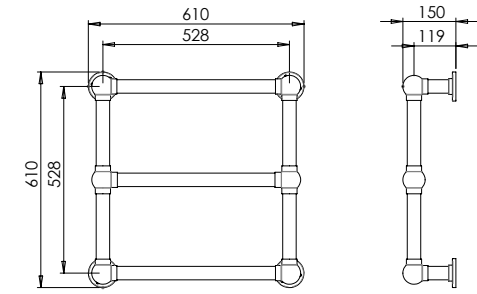

Classic Collection

Churchill

CHUR-3-P-610-610-XX
CHUR-4-P-1000-610-XX

Blakedown

BLAK-3-P-1000-610-XX
BLAK-4-P-1000-610-XX

Churchill 3 Rail CHUR-3-P-610-610-XX	Electric & Hot Water RRP (excl. VAT)	Dual Fuel RRP (excl. VAT)
Unlacquered Brass (UB) & Polished Chrome (CP)	£1,175.30	£1,278.47
Brushed Brass (BB)	£1,234.06	£1,337.23
Polished Nickel (NP)	£1,292.83	£1,396.00
Brushed Chrome (BC) & Brushed Nickel (BN)	£1,351.59	£1,454.76
Bronzes & Powder Coating (LB, LAB, MB, MAB, DB, DAB, GM, MWP, MBP)	£1,645.42	£1,748.59
Polished & Antique Gold (GP, AG)	£1,762.94	£1,866.11
Brushed Gold (BG)	£1,821.71	£1,924.88

Churchill 4 Rail CHUR-4-P-1000-610-XX	Electric & Hot Water RRP (excl. VAT)	Dual Fuel RRP (excl. VAT)
Unlacquered Brass (UB) & Polished Chrome (CP)	£1,461.13	£1,564.30
Brushed Brass (BB)	£1,534.18	£1,637.35
Polished Nickel (NP)	£1,607.24	£1,710.41
Brushed Chrome (BC) & Brushed Nickel (BN)	£1,680.30	£1,783.47
Bronzes & Powder Coating (LB, LAB, MB, MAB, DB, DAB, GM, MWP, MBP)	£2,045.58	£2,148.75
Polished & Antique Gold (GP, AG)	£2,191.69	£2,294.86
Brushed Gold (BG)	£2,264.75	£2,367.92

Blakedown 3 Rail BLAK-3-P-1000-610-XX	Electric & Hot Water RRP (excl. VAT)	Dual Fuel RRP (excl. VAT)
Unlacquered Brass (UB) & Polished Chrome (CP)	£1,237.10	£1,340.27
Brushed Brass (BB)	£1,298.95	£1,402.12
Polished Nickel (NP)	£1,360.81	£1,463.98
Brushed Chrome (BC) & Brushed Nickel (BN)	£1,422.66	£1,525.83
Bronzes & Powder Coating (LB, LAB, MB, MAB, DB, DAB, GM, MWP, MBP)	£1,731.94	£1,835.11
Polished & Antique Gold (GP, AG)	£1,855.65	£1,958.82
Brushed Gold (BG)	£1,917.50	£2,020.67