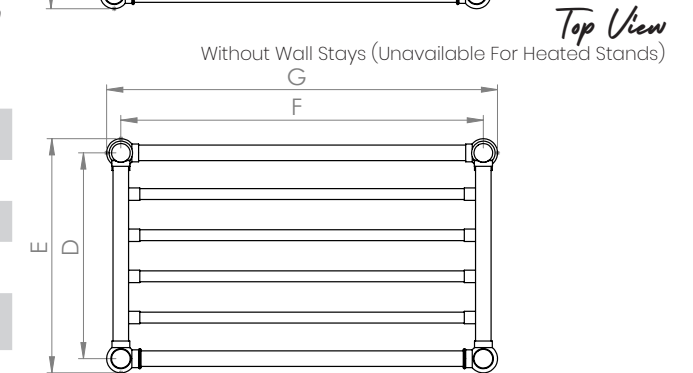

Product Notes

Our Flair range features 32mm Diameter tube and straight joints. Where a rack is ordered, the rack tube is 22mm Diameter. 82mm Classic Escutcheons each with 3 wall screws are featured.

All prices shown are RRP (excl. VAT). Price changes for width and finish changes only. Price remains the same for any height or depth.

A support angle for fixing to the wall and to support your top is included with each stand and is finished the same as the stand choice.

All stands have a foot adjustment of 10mm for uneven surfaces. All feet include a 6mm diameter pin which we recommend is installed in to the floor for safety.

For stand with shelf support we are able to provide glass or marble shelves, enquire for price.