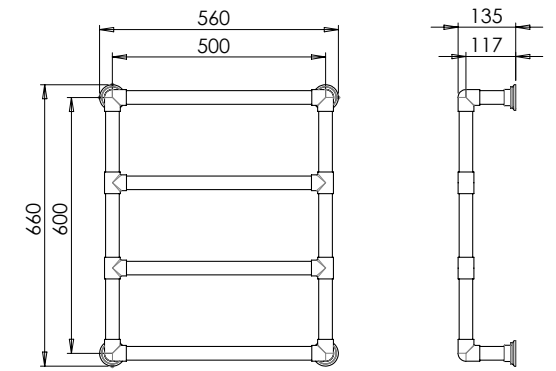

Parklane 4 Rail PARK-4-P-660-560-XX	Electric & Hot Water RRP (excl. VAT)	Dual Fuel RRP (excl. VAT)
Unlacquered Brass (UB) & Polished Chrome (CP)	£992.96	£1,096.13
Brushed Brass (BB)	£1,042.61	£1,145.78
Polished Nickel (NP)	£1,092.26	£1,195.43
Brushed Chrome (BC) & Brushed Nickel (BN)	£1,141.91	£1,245.08
Bronzes & Powder Coating (LB, LAB, MB, MAB, DB, DAB, GM, MWP, MBP)	£1,390.15	£1,493.32
Polished & Antique Gold (GP, AG)	£1,489.45	£1,592.62
Brushed Gold (BG)	£1,539.09	£1,642.26