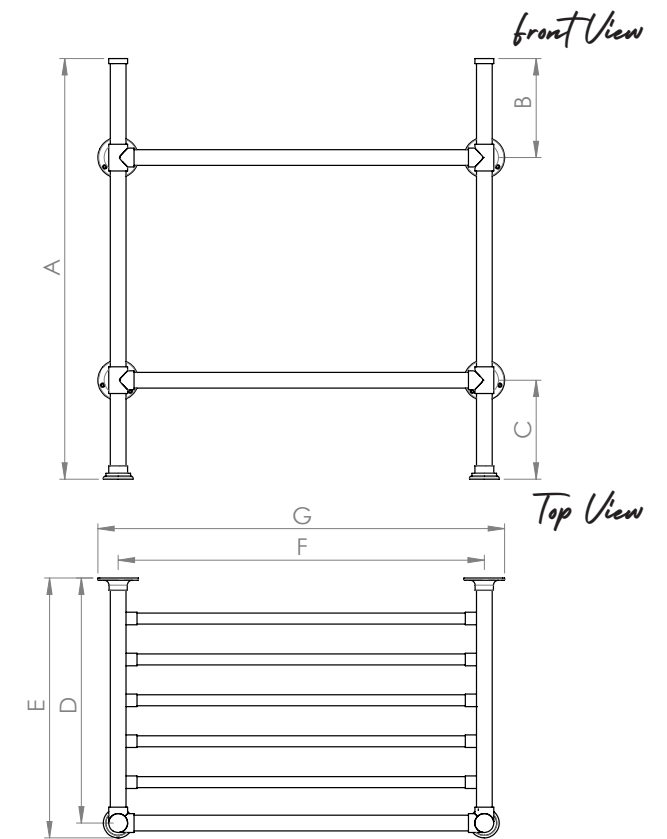

Product Notes

Our Artisan range features 32mm Diameter tube and straight joints. Where a rack is ordered, the rack tube is 22mm Diameter. 82mm Classic Escutcheons each with 3 wall screws are featured.

All prices shown are RRP (excl. VAT). Price changes for width and finish changes only. Price remains the same for any height or depth.

A support angle for fixing to the wall and to support your top is included with each stand and is finished the same as the stand choice.

All stands have a foot adjustment of 10mm for uneven surfaces. All feet include a 6mm diameter pin which we recommend is installed in to the floor for safety.

For stand with shelf support we are able to provide glass or marble shelves, enquire for price.