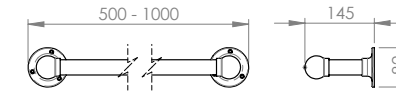

Stourton 1 Rail STOU-T-E-82-(500-1000)-XX	Electric RRP (excl. VAT)	Product Notes
Unlacquered Brass (UB) & Polished Chrome (CP)	£515.13	32mm diameter tube with 82mm Classic Exposed Escutcheons. Available with no escutcheons 16-32W / 55-109BTU's
Brushed Brass (BB)	£540.89	
Polished Nickel (NP)	£566.64	
Brushed Chrome (BC) & Brushed Nickel (BN)	£592.40	
Bronzes & Powder Coating (LB, LAB, MB, MAB, DB, DAB, GM, MWP, MBP)	£721.18	
Polished & Antique Gold (GP, AG)	£772.70	
Brushed Gold (BG)	£798.45	

Park Lane 1 Rail PARK-T-E-60-(500-1000)-XX	Electric RRP (excl. VAT)	Product Notes
Unlacquered Brass (UB) & Polished Chrome (CP)	£515.13	32mm diameter tube with 60mm Park Lane Escutcheons. Available with no escutcheons 16-32W / 55-109BTU's
Brushed Brass (BB)	£540.89	
Polished Nickel (NP)	£566.64	
Brushed Chrome (BC) & Brushed Nickel (BN)	£592.40	
Bronzes & Powder Coating (LB, LAB, MB, MAB, DB, DAB, GM, MWP, MBP)	£721.18	
Polished & Antique Gold (GP, AG)	£772.70	
Brushed Gold (BG)	£798.45