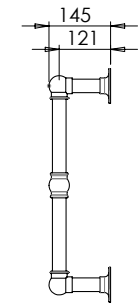

Escutcheon Options: