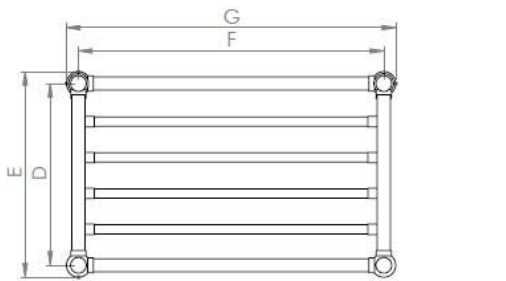

FOR HEATED TOP RAIL (CHANGE TI TO T2) + £252.00  
FOR HEATED BOTTOM RACK (CHANGE B3 TO B4) + £420.00

front View

Top View

With Wall Stays (Standard)

Top View

Without Wall Stays (Unavailable For Heated Stands)