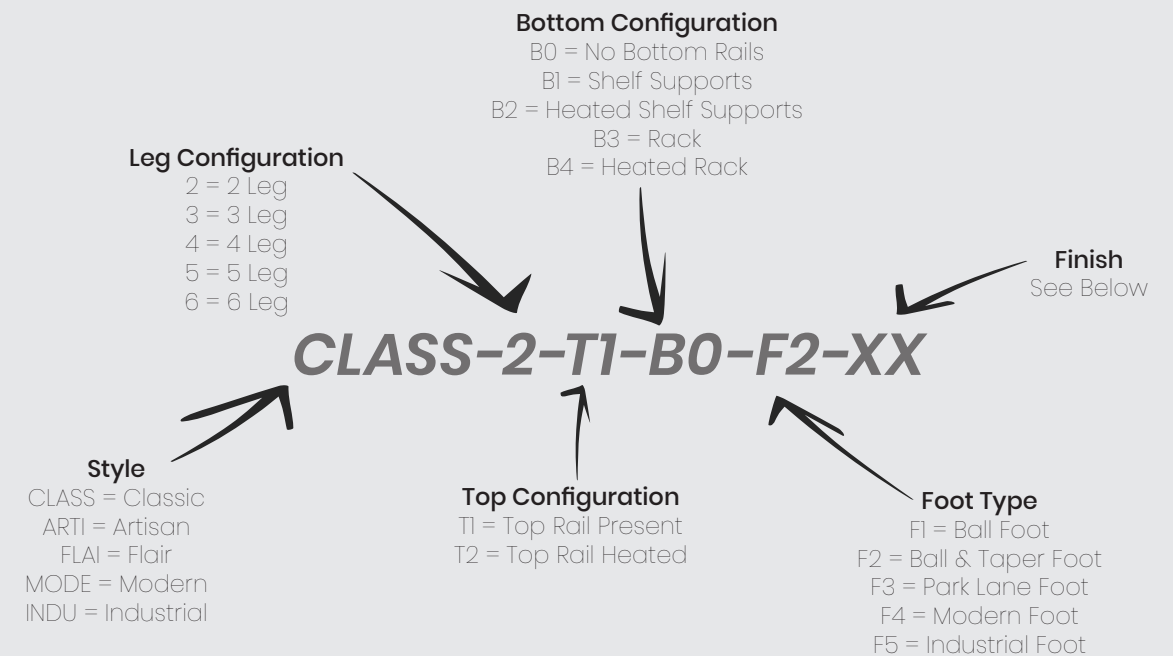

The Anatomy of a Washstand Part Number

Our custom ranges of washstands are identified by the style (Classic, Artisan, etc). Each style is available as 2, 3, 4, 5 or 6 leg and are available as standard, with shelf supports, or with rack. Heating options are available throughout. As with our towel warmers the styles, leg configurations and layout of the stands shown here are just a small sample of what we can manufacture. If you can't find what you require within these pages please send us a sketch or an explanation of what you need and we will review and advise whether we are able to produce for you.

All Sterlingham Washstands include a support angle for fixing to the wall and supporting your chosen top, finished the same as the stand supplied.

All of our stands include at least a 10mm foot adjustment for installation on uneven floors.

Technical Drawings are required to be signed off by the customer prior to any production being started.

Finishes Available:

UB = Unlaquered Brass, **CP** = Polished Chrome, **BC** = Brushed Chrome, **BB** = Brushed Brass, **NP** = Polished Nickel, **BN** = Brushed Nickel, **LB** = Light Bronze, **LAB** = Light Antique Bronze, **MB** = Medium Bronze, **MAB** = Medium Antique Bronze, **DB** = Dark Bronze, **DAB** = Dark Antique Bronze, **MWP** = Matt White Powder Coat, **MBP** = Matt Black Powder Coat, **GP** = Polished Gold, **AG** = Antique Gold, **BG** = Brushed Gold

For More Information About Finishes See the General Information Section of this Binder.

THE STERLINGHAM CO. LTD.