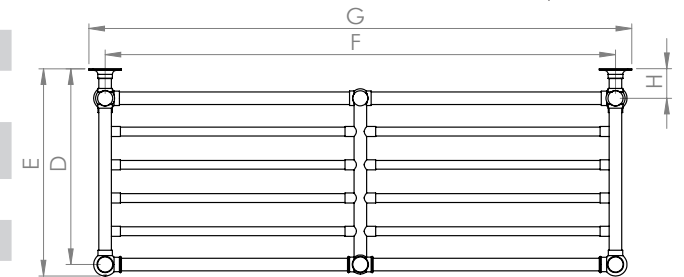

Top View

With Wall Stays (Standard)