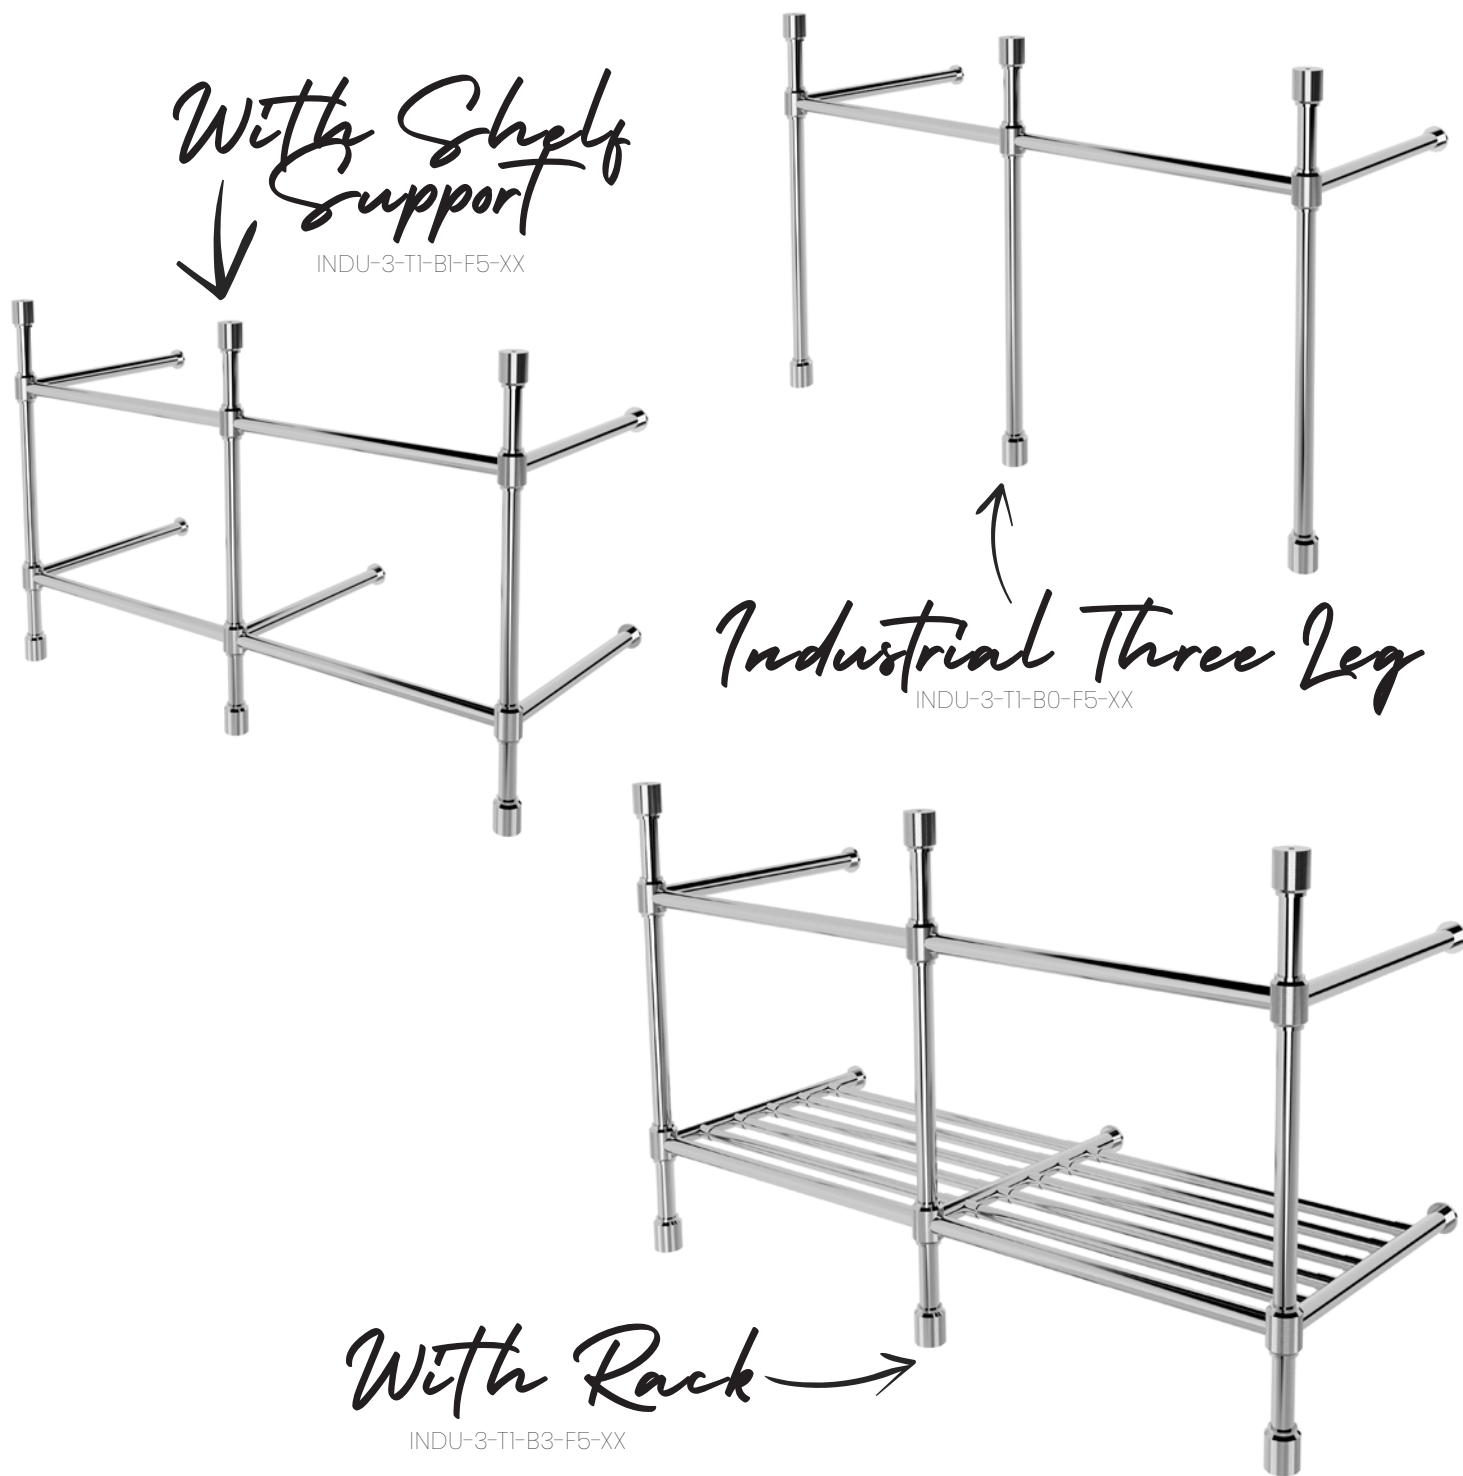

Industrial Three Leg Washstands

Industrial 3 Leg INDU-3-TI-B0-F5-XX	Less Than 1300mm Wide	Between 1301 - 1500mm	Between 1501 - 1700mm	Between 1701 - 1900mm
Unlacquered Brass (UB) & Polished Chrome (CP)	£1,113.14	£1,119.44	£1,125.74	£1,132.04
Brushed Brass (BB)	£1,168.80	£1,175.41	£1,182.03	£1,188.64
Polished Nickel (NP)	£1,224.45	£1,231.38	£1,238.31	£1,245.24
Brushed Chrome (BC) & Brushed Nickel (BN)	£1,280.11	£1,287.36	£1,294.60	£1,301.85
Bronzes & Powder Coating (LB, LAB, MB, MAB, DB, DAB, GM, MWP, MBP)	£1,558.40	£1,567.22	£1,576.04	£1,584.86
Polished & Antique Gold (GP, AG)	£1,669.71	£1,679.16	£1,688.61	£1,698.06
Brushed Gold (BG)	£1,725.37	£1,735.13	£1,744.90	£1,754.66

FOR HEATED TOP RAIL (CHANGE TI TO T2) + £294.00

Industrial 3 Leg With Supports INDU-3-TI-BI-F5-XX	Less Than 1300mm Wide	Between 1301 - 1500mm	Between 1501 - 1700mm	Between 1701 - 1900mm
Unlacquered Brass (UB) & Polished Chrome (CP)	£1,827.14	£1,839.74	£1,852.34	£1,864.94
Brushed Brass (BB)	£1,918.50	£1,931.73	£1,944.96	£1,958.19
Polished Nickel (NP)	£2,009.85	£2,023.71	£2,037.57	£2,051.43
Brushed Chrome (BC) & Brushed Nickel (BN)	£2,101.21	£2,115.70	£2,130.19	£2,144.68
Bronzes & Powder Coating (LB, LAB, MB, MAB, DB, DAB, GM, MWP, MBP)	£2,558.00	£2,575.64	£2,593.28	£2,610.92
Polished & Antique Gold (GP, AG)	£2,740.71	£2,759.61	£2,778.51	£2,797.41
Brushed Gold (BG)	£2,832.07	£2,851.60	£2,871.13	£2,890.66

FOR HEATED TOP RAIL (CHANGE TI TO T2) + £294.00
FOR HEATED BOTTOM RAIL (CHANGE BI TO B2) + £294.00

Industrial 3 Leg With Rack INDU-3-TI-B3-F5-XX	Less Than 1300mm Wide	Between 1301 - 1500mm	Between 1501 - 1700mm	Between 1701 - 1900mm
Unlacquered Brass (UB) & Polished Chrome (CP)	£2,299.64	£2,343.74	£2,387.84	£2,431.94
Brushed Brass (BB)	£2,414.62	£2,460.93	£2,507.23	£2,553.54
Polished Nickel (NP)	£2,529.60	£2,578.11	£2,626.62	£2,675.13
Brushed Chrome (BC) & Brushed Nickel (BN)	£2,644.59	£2,695.30	£2,746.02	£2,796.73
Bronzes & Powder Coating (LB, LAB, MB, MAB, DB, DAB, GM, MWP, MBP)	£3,219.50	£3,281.24	£3,342.98	£3,404.72
Polished & Antique Gold (GP, AG)	£3,449.46	£3,515.61	£3,581.76	£3,647.91
Brushed Gold (BG)	£3,564.44	£3,632.80	£3,701.15	£3,769.51

FOR HEATED TOP RAIL (CHANGE TI TO T2) + £294.00
FOR HEATED BOTTOM RACK (CHANGE B3 TO B4) + £525.00