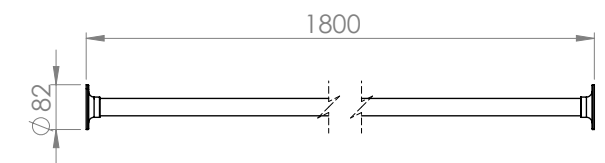

Straight Shower Curtain Rail 4-400XX

Unlacquered Brass (UB) & Polished Chrome (CP)	£295.76
Brushed Brass (BB)	£310.55
Polished Nickel (NP)	£325.34
Brushed Chrome (BC) & Brushed Nickel (BN)	£340.12
Bronzes & Powder Coating (LB, LAB, MB, MAB, DB, DAB, GM, MWP, MBP)	£414.06
Polished & Antique Gold (GP, AG)	£443.64
Brushed Gold (BG)	£458.43