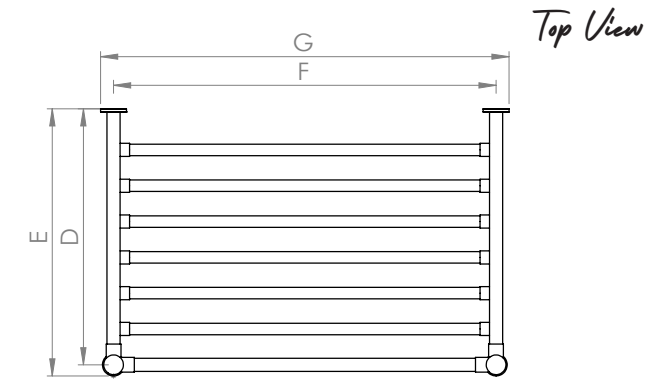

Product Notes

Our Modern range features 32mm Diameter leg tube and 25mm Diameter horizontal tubes. Where a rack is ordered, the rack tube is 22mm Diameter. 50mm Contemporary Escutcheons are featured.

All prices shown are RRP (excl. VAT). Price changes for width and finish changes only. Price remains the same for any height or depth.

A support angle for fixing to the wall and to support your top is included with each stand and is finished the same as the stand choice.

All stands have a foot adjustment of 10mm for uneven surfaces. All feet include a 6mm diameter pin which we recommend is installed in to the floor for safety.

For stand with shelf support we are able to provide glass or marble shelves, enquire for price.