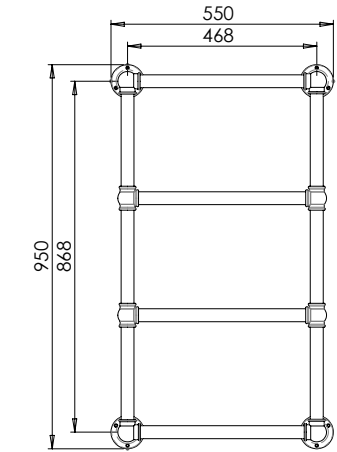

Escutcheon Options:

Product Notes

32mm Diameter tube with 82mm diameter Classic Exposed escutcheons.

Classic Concealed Escutcheons also available.

3 rail model = 67W / 229 BTUs
4 rail model = 93W / 317 BTUs

Product Notes

32mm Diameter tube with 82mm diameter Classic Exposed escutcheon.

Classic Concealed Escutcheon also available.

3 rail model = 80W / 273 BTUs
4 rail model = 94W / 321 BTUs