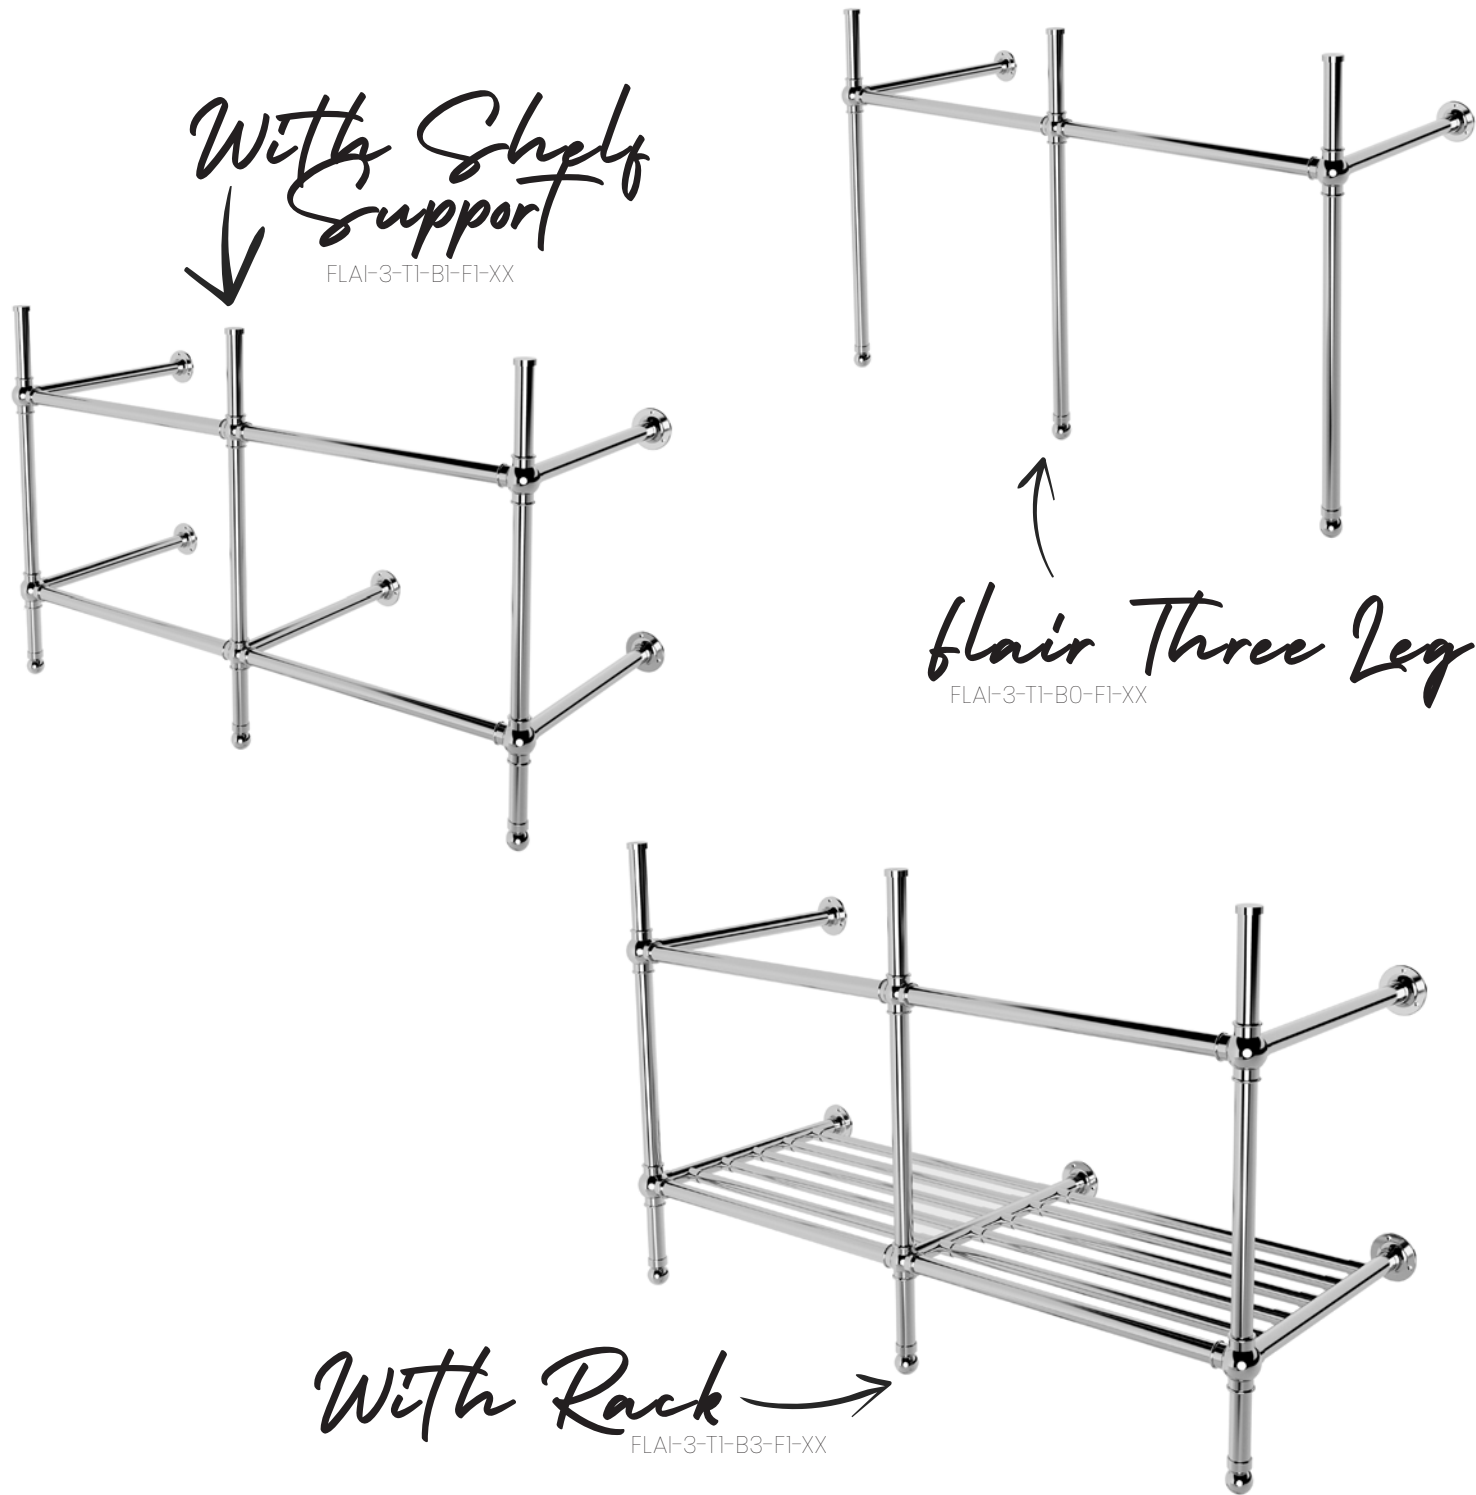

flair

Three Leg Washstands

Flair 3 Leg

FLAI-3-TI-B0-FI-XX

	Less Than 1300mm Wide	Between 1301 - 1500mm	Between 1501 - 1700mm	Between 1701 - 1900mm
Unlacquered Brass (UB) & Polished Chrome (CP)	£1,096.03	£1,102.33	£1,108.63	£1,114.93
Brushed Brass (BB)	£1,150.83	£1,157.45	£1,164.06	£1,170.68
Polished Nickel (NP)	£1,205.63	£1,212.56	£1,219.49	£1,226.42
Brushed Chrome (BC) & Brushed Nickel (BN)	£1,260.43	£1,267.68	£1,274.92	£1,282.17
Bronzes & Powder Coating (LB, LAB, MB, MAB, DB, DAB, GM, MWP, MBP)	£1,534.44	£1,543.26	£1,552.08	£1,560.90
Polished & Antique Gold (GP, AG)	£1,644.05	£1,653.50	£1,662.95	£1,672.40
Brushed Gold (BG)	£1,698.85	£1,708.61	£1,718.38	£1,728.14

FOR HEATED TOP RAIL (CHANGE TI TO T2) + £294.00

Flair 3 Leg With Supports

FLAI-3-TI-BI-FI-XX

	Less Than 1300mm Wide	Between 1301 - 1500mm	Between 1501 - 1700mm	Between 1701 - 1900mm
Unlacquered Brass (UB) & Polished Chrome (CP)	£1,750.91	£1,763.51	£1,776.11	£1,788.71
Brushed Brass (BB)	£1,838.46	£1,851.69	£1,864.92	£1,878.15
Polished Nickel (NP)	£1,926.00	£1,939.86	£1,953.72	£1,967.58
Brushed Chrome (BC) & Brushed Nickel (BN)	£2,013.55	£2,028.04	£2,042.53	£2,057.02
Bronzes & Powder Coating (LB, LAB, MB, MAB, DB, DAB, GM, MWP, MBP)	£2,451.27	£2,468.91	£2,486.55	£2,504.19
Polished & Antique Gold (GP, AG)	£2,626.37	£2,645.27	£2,664.17	£2,683.07
Brushed Gold (BG)	£2,713.91	£2,733.44	£2,752.97	£2,772.50

FOR HEATED TOP RAIL (CHANGE TI TO T2) + £294.00
FOR HEATED BOTTOM RAIL (CHANGE BI TO B2) + £294.00

Flair 3 Leg With Rack

FLAI-3-TI-B3-FI-XX

	Less Than 1300mm Wide	Between 1301 - 1500mm	Between 1501 - 1700mm	Between 1701 - 1900mm
Unlacquered Brass (UB) & Polished Chrome (CP)	£2,223.41	£2,267.51	£2,312.66	£2,355.71
Brushed Brass (BB)	£2,334.58	£2,380.89	£2,428.29	£2,473.50
Polished Nickel (NP)	£2,445.75	£2,494.26	£2,543.93	£2,591.28
Brushed Chrome (BC) & Brushed Nickel (BN)	£2,556.92	£2,607.64	£2,659.56	£2,709.07
Bronzes & Powder Coating (LB, LAB, MB, MAB, DB, DAB, GM, MWP, MBP)	£3,112.77	£3,174.51	£3,237.72	£3,297.99
Polished & Antique Gold (GP, AG)	£3,335.12	£3,401.27	£3,468.99	£3,533.57
Brushed Gold (BG)	£3,446.29	£3,514.64	£3,584.62	£3,651.35

FOR HEATED TOP RAIL (CHANGE TI TO T2) + £294.00
FOR HEATED BOTTOM RACK (CHANGE B3 TO B4) + £525.00