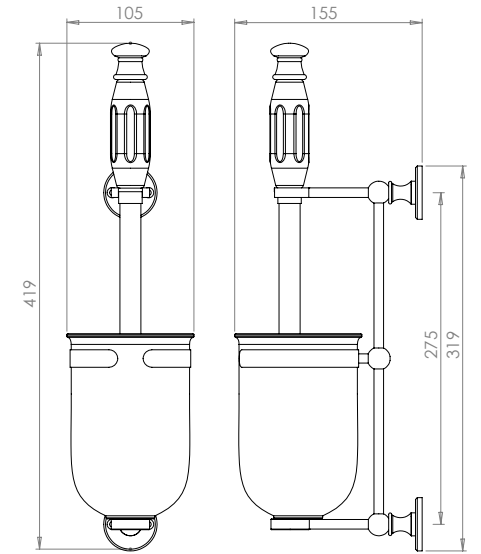

Product Notes

Wall Mounted Toilet Brush	1-310XX	1-310CLD-XX
Unlacquered Brass (UB) & Polished Chrome (CP)	£221.76	£248.38
Brushed Brass (BB)	£232.85	£260.80
Polished Nickel (NP)	£243.94	£273.22
Brushed Chrome (BC) & Brushed Nickel (BN)	£255.02	£285.64
Bronzes & Powder Coating (LB, LAB, MB, MAB, DB, DAB, GM, MWP, MBP)	£310.46	£347.73
Polished & Antique Gold (GP, AG)	£332.64	£372.57
Brushed Gold (BG)	£343.73	£384.99