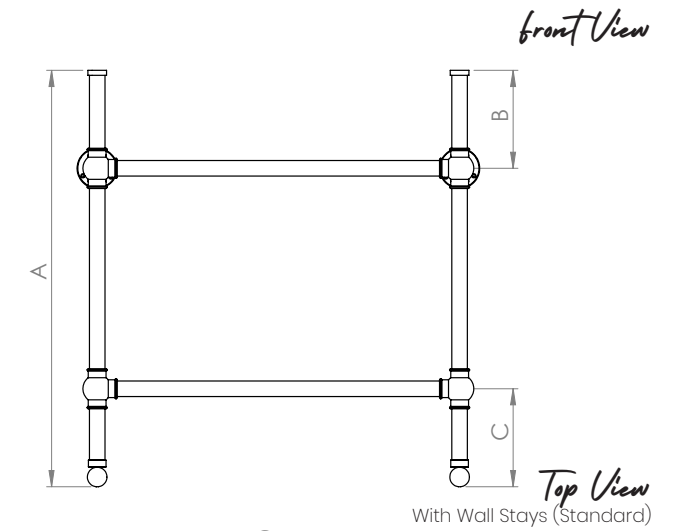

Product Notes

Our Flair range features 32mm Diameter tube and straight joints. Where a rack is ordered, the rack tube is 22mm Diameter. 82mm Classic Escutcheons each with 3 wall screws are featured.

All prices shown are RRP (excl. VAT). Price changes for width and finish changes only. Price remains the same for any height or depth.

A support angle for fixing to the wall and to support your top is included with each stand and is finished the same as the stand choice.

All stands have a foot adjustment of 10mm for uneven surfaces. All feet include a 6mm diameter pin which we recommend is installed in to the floor for safety.

For stand with shelf support we are able to provide glass or marble shelves, enquire for price.