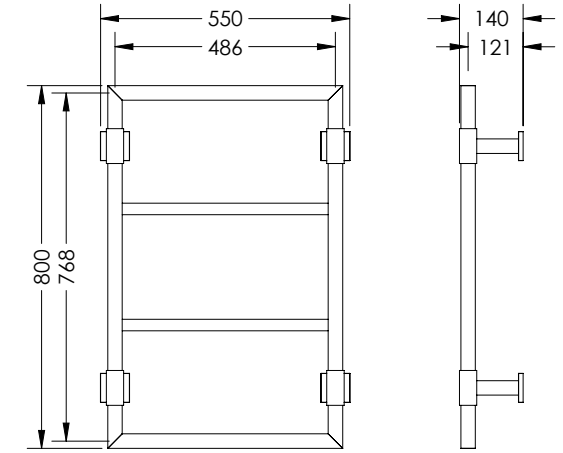

Product Notes
32mm Square outer tube and 25mm Mid-Horizontal tubes with 64mm Square Escutcheons.
89W / 304 BTU's