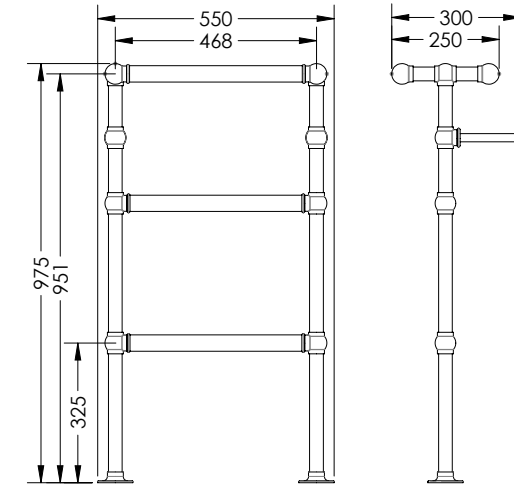

### Product Notes

32mm Diameter leg tube with 38mm horizontal tubes and 82mm diameter Classic Exposed escutcheons.

Classic Concealed Escutcheons also available.

102W / 348 BTUs