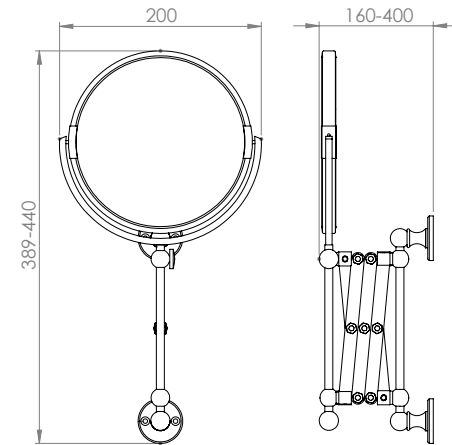

Product Notes

Mirror features x3 magnification on one side, normal the other.

Extending Mirror	2-130XX	2-130CLD-XX
Unlacquered Brass (UB) & Polished Chrome (CP)	£307.86	£334.46
Brushed Brass (BB)	£323.25	£351.18
Polished Nickel (NP)	£338.65	£367.91
Brushed Chrome (BC) & Brushed Nickel (BN)	£354.04	£384.63
Bronzes & Powder Coating (LB, LAB, MB, MAB, DB, DAB, GM, MWP, MBP)	£431.00	£468.24
Polished & Antique Gold (GP, AG)	£461.79	£501.69
Brushed Gold (BG)	£477.18	£518.41

Product Notes

Mirror features x3 magnification on one side, normal the other.

Freestanding Table Mirror	2-145XX
Unlacquered Brass (UB) & Polished Chrome (CP)	£155.42
Brushed Brass (BB)	£163.19
Polished Nickel (NP)	£170.96
Brushed Chrome (BC) & Brushed Nickel (BN)	£178.73
Bronzes & Powder Coating (LB, LAB, MB, MAB, DB, DAB, GM, MWP, MBP)	£217.59
Polished & Antique Gold (GP, AG)	£233.13
Brushed Gold (BG)	£240.90