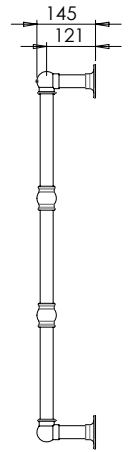

Escutcheon Options: