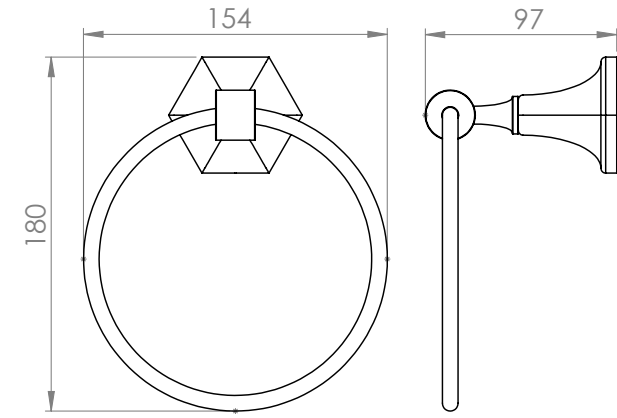

Towel Ring	6-310RD-XX
Unlacquered Brass (UB) & Polished Chrome (CP)	£123.00
Brushed Brass (BB)	£129.15
Polished Nickel (NP)	£135.30
Brushed Chrome (BC) & Brushed Nickel (BN)	£141.45
Bronzes & Powder Coating (LB, LAB, MB, MAB, DB, DAB, GM, MWP, MBP)	£172.20
Polished & Antique Gold (GP, AG)	£184.50
Brushed Gold (BG)	£190.65

Product Notes

Round Tilt Mirror
6-110RD-XX