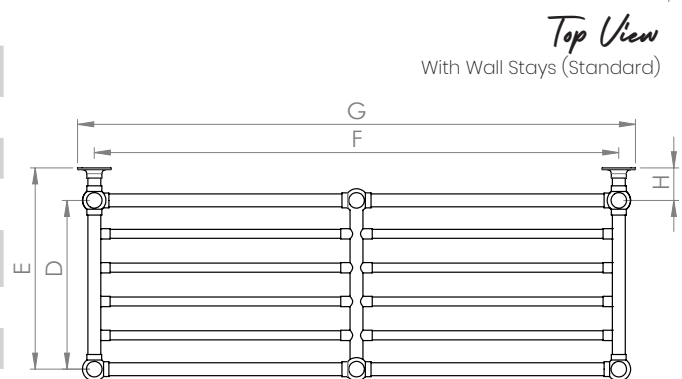

Product Notes

Our Classic range features 32mm Diameter tube and Classic round ball joints. Where a rack is ordered, the rack tube is 22mm Diameter. 82mm Classic Escutcheons each with 3 wall screws are featured.

All prices shown are RRP (excl. VAT). Price changes for width and finish changes only. Price remains the same for any height or depth.

A support angle for fixing to the wall and to support your top is included with each stand and is finished the same as the stand choice.

All stands have a foot adjustment of 10mm for uneven surfaces. All feet include a 6mm diameter pin which we recommend is installed in to the floor for safety.

For stand with shelf support we are able to provide glass or marble shelves, enquire for price.