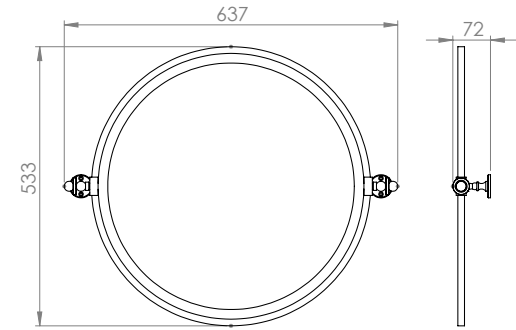

Product Notes

Demista pads also available (add '-HP' to part number and +£133.56 to the price)

Product Notes

Demista pads also available (add '-HP' to part number and +£133.56 to the price)