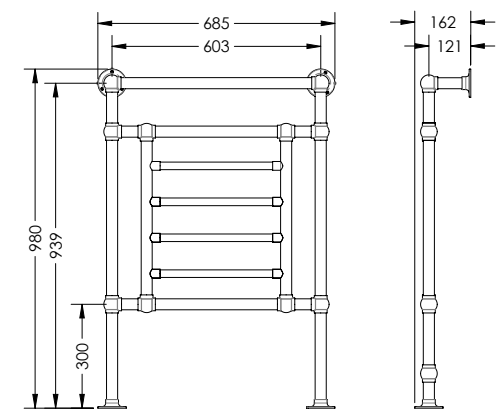

Product Notes

32mm Diameter tube with 82mm diameter Classic Exposed escutcheons.

22mm Diameter tube for rack section.

Classic Concealed Escutcheons also available.

165W / 563 BTU's

Product Notes

32mm Diameter tube with 82mm diameter Classic Exposed escutcheons.

Classic Concealed Escutcheons also available.

138W / 471 BTU's

Product Notes

32mm Diameter tube with 82mm diameter Classic Exposed escutcheons.

Classic Concealed Escutcheons also available.

160W / 546 BTU's

Escutcheon Options: