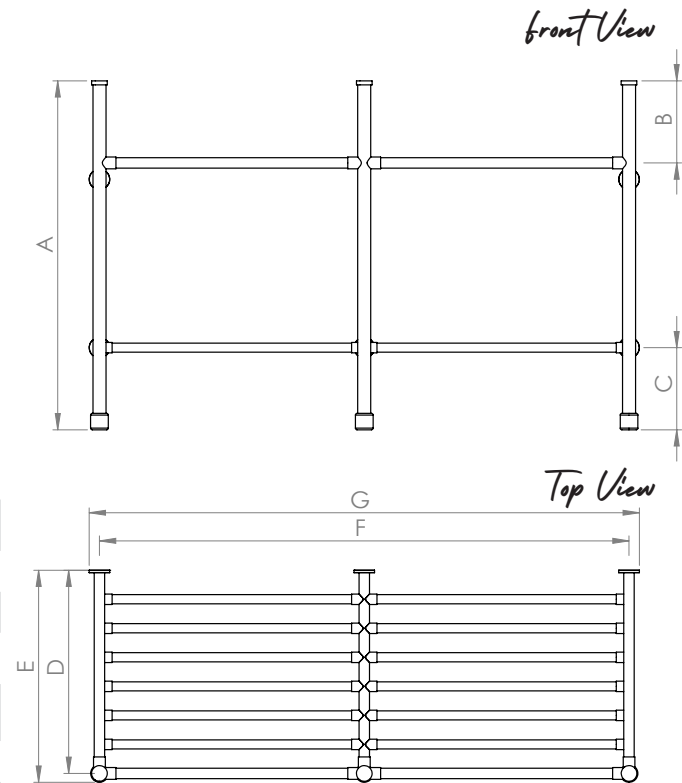

Product Notes

Our Modern range features 32mm Diameter leg tube and 25mm Diameter horizontal tubes. Where a rack is ordered, the rack tube is 22mm Diameter. 50mm Contemporary Escutcheons are featured.

All prices shown are RRP (excl. VAT). Price changes for width and finish changes only. Price remains the same for any height or depth.

A support angle for fixing to the wall and to support your top is included with each stand and is finished the same as the stand choice.

All stands have a foot adjustment of 10mm for uneven surfaces. All feet include a 6mm diameter pin which we recommend is installed in to the floor for safety.

For stand with shelf support we are able to provide glass or marble shelves, enquire for price.