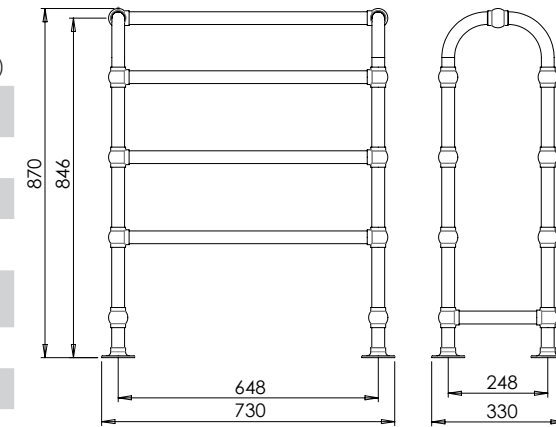

Lawnswood 7 Rail LAWN-7-P-870-730-XX

	Electric & Hot Water RRP (excl. VAT)	Dual Fuel RRP (excl. VAT)
Unlacquered Brass (UB) & Polished Chrome (CP)	£2,075.56	£2,178.73
Brushed Brass (BB)	£2,179.33	£2,282.50
Polished Nickel (NP)	£2,283.11	£2,386.28
Brushed Chrome (BC) & Brushed Nickel (BN)	£2,386.89	£2,490.06
Bronzes & Powder Coating (LB, LAB, MB, MAB, DB, DAB, GM, MWP, MBP)	£2,905.78	£3,008.95
Polished & Antique Gold (GP, AG)	£3,113.33	£3,216.50
Brushed Gold (BG)	£3,217.11	£3,320.28