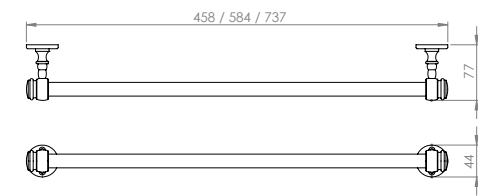

Single Towel Bar	4-35(0)-18XX 4-350 = Brass Rail 4-355 = Glass Rail	4-35(0)-18CLD-XX 4-35(0)-23CLD-XX 4-35(0)-29CLD-XX
Unlacquered Brass (UB) & Polished Chrome (CP)	£197.05	£223.66
Brushed Brass (BB)	£206.90	£243.84
Polished Nickel (NP)	£216.76	£246.03
Brushed Chrome (BC) & Brushed Nickel (BN)	£226.61	£257.21
Bronzes & Powder Coating (LB, LAB, MB, MAB, DB, DAB, GM, MWP, MBP)	£275.87	£313.12
Polished & Antique Gold (GP, AG)	£295.58	£335.49
Brushed Gold (BG)	£305.43	£346.67