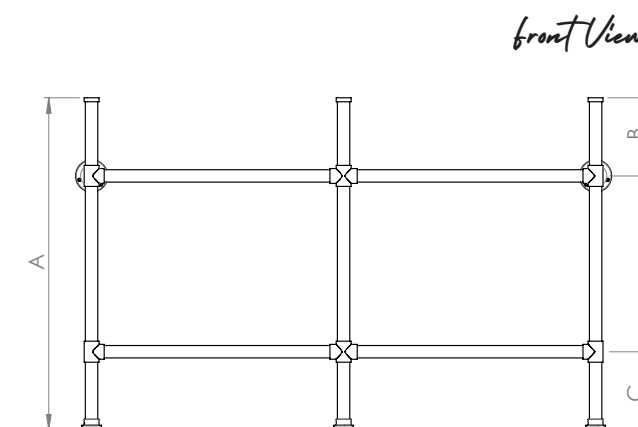

Artisan Five & Six Leg Washstands

Artisan 5 Leg ARTI-5-TI-B0-F3-XX	Less Than 1300mm Wide	Between 1301 - 1500mm	Between 1501 - 1700mm	Between 1701 - 1900mm
Unlacquered Brass (UB) & Polished Chrome (CP)	£1,881.11	£1,893.71	£1,906.31	£1,918.91
Brushed Brass (BB)	£1,975.17	£1,988.40	£2,001.63	£2,014.86
Polished Nickel (NP)	£2,069.22	£2,083.08	£2,096.94	£2,110.80
Brushed Chrome (BC) & Brushed Nickel (BN)	£2,163.28	£2,177.77	£2,192.26	£2,206.75
Bronzes & Powder Coating (LB, LAB, MB, MAB, DB, DAB, GM, MWP, MBP)	£2,633.55	£2,651.19	£2,668.83	£2,686.47
Polished & Antique Gold (GP, AG)	£2,821.67	£2,840.57	£2,859.47	£2,878.37
Brushed Gold (BG)	£2,915.72	£2,935.25	£2,954.78	£2,974.31

FOR HEATED TOP RAIL (CHANGE TI TO T2) + £294.00

Artisan 6 Leg With Supports ARTI-6-TI-BI-F3-XX	Less Than 1300mm Wide	Between 1301 - 1500mm	Between 1501 - 1700mm	Between 1701 - 1900mm
Unlacquered Brass (UB) & Polished Chrome (CP)	£2,773.61	£2,798.81	£2,824.01	£2,849.21
Brushed Brass (BB)	£2,912.29	£2,938.75	£2,965.21	£2,991.67
Polished Nickel (NP)	£3,050.97	£3,078.69	£3,106.41	£3,134.13
Brushed Chrome (BC) & Brushed Nickel (BN)	£3,189.65	£3,218.63	£3,247.61	£3,276.59
Bronzes & Powder Coating (LB, LAB, MB, MAB, DB, DAB, GM, MWP, MBP)	£3,883.05	£3,918.33	£3,953.61	£3,988.89
Polished & Antique Gold (GP, AG)	£4,160.42	£4,198.22	£4,236.02	£4,273.82
Brushed Gold (BG)	£4,299.10	£4,338.16	£4,377.22	£4,416.28

FOR HEATED TOP RAIL (CHANGE TI TO T2) + £294.00
FOR HEATED BOTTOM RAIL (CHANGE BI TO B2) + £294.00