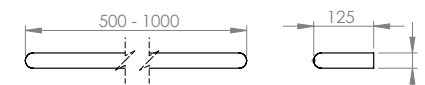

Craftmaster 1 Rail CRAF-T-E-45-(500-1000)-XX	Electric RRP (excl. VAT)	Product Notes
Unlacquered Brass (UB) & Polished Chrome (CP)	£468.54	32mm Square tube with 64mm Square Escutcheons. Available with escutcheons 16-32W / 55-109BTU's
Brushed Brass (BB)	£491.97	
Polished Nickel (NP)	£515.40	
Brushed Chrome (BC) & Brushed Nickel (BN)	£538.82	
Bronzes & Powder Coating (LB, LAB, MB, MAB, DB, DAB, GM, MWP, MBP)	£655.96	
Polished & Antique Gold (GP, AG)	£702.81	
Brushed Gold (BG)	£726.24