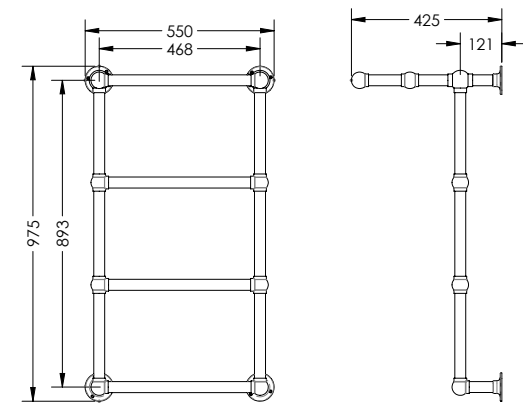

Product Notes

32mm Diameter tube with 82mm diameter Classic Exposed escutcheons.

22mm Diameter tube for rack section.

Classic Concealed Escutcheons also available.

165W / 563 BTU's

Product Notes

32mm Diameter tube with 82mm diameter Classic Exposed escutcheons.

Classic Concealed Escutcheons also available.

138W / 471 BTU's

Product Notes

32mm Diameter tube with 82mm diameter Classic Exposed escutcheons.

Classic Concealed Escutcheons also available.

160W / 546 BTU's

Escutcheon Options: