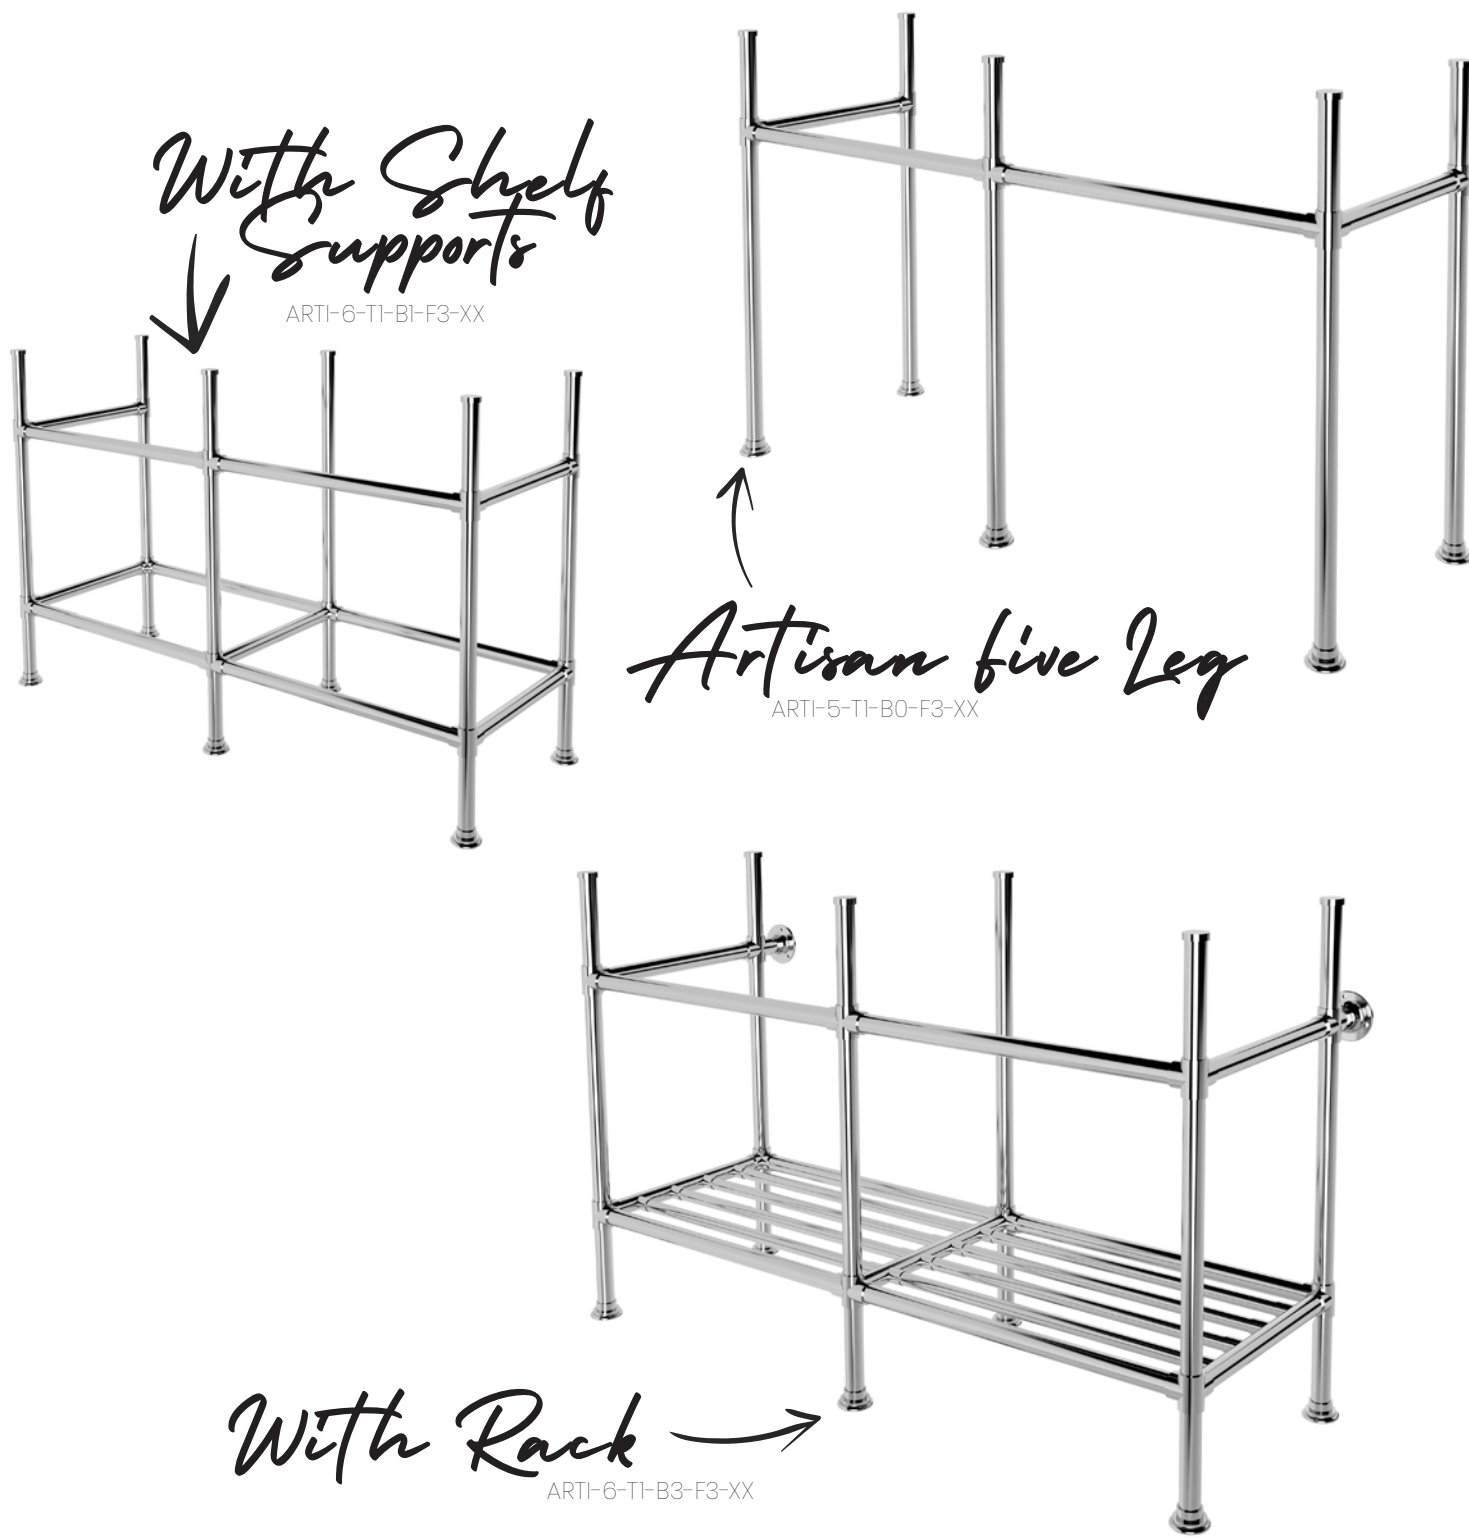

Artisan Five & Six Leg Washstands

Artisan 5 Leg ARTI-5-TI-B0-F3-XX	Less Than 1300mm Wide	Between 1301 - 1500mm	Between 1501 - 1700mm	Between 1701 - 1900mm
Unlacquered Brass (UB) & Polished Chrome (CP)	£1,881.11	£1,893.71	£1,906.31	£1,918.91
Brushed Brass (BB)	£1,975.17	£1,988.40	£2,001.63	£2,014.86
Polished Nickel (NP)	£2,069.22	£2,083.08	£2,096.94	£2,110.80
Brushed Chrome (BC) & Brushed Nickel (BN)	£2,163.28	£2,177.77	£2,192.26	£2,206.75
Bronzes & Powder Coating (LB, LAB, MB, MAB, DB, DAB, GM, MWP, MBP)	£2,633.55	£2,651.19	£2,668.83	£2,686.47
Polished & Antique Gold (GP, AG)	£2,821.67	£2,840.57	£2,859.47	£2,878.37
Brushed Gold (BG)	£2,915.72	£2,935.25	£2,954.78	£2,974.31

FOR HEATED TOP RAIL (CHANGE TI TO T2) + £294.00

Artisan 6 Leg With Supports ARTI-6-TI-BI-F3-XX	Less Than 1300mm Wide	Between 1301 - 1500mm	Between 1501 - 1700mm	Between 1701 - 1900mm
Unlacquered Brass (UB) & Polished Chrome (CP)	£2,773.61	£2,798.81	£2,824.01	£2,849.21
Brushed Brass (BB)	£2,912.29	£2,938.75	£2,965.21	£2,991.67
Polished Nickel (NP)	£3,050.97	£3,078.69	£3,106.41	£3,134.13
Brushed Chrome (BC) & Brushed Nickel (BN)	£3,189.65	£3,218.63	£3,247.61	£3,276.59
Bronzes & Powder Coating (LB, LAB, MB, MAB, DB, DAB, GM, MWP, MBP)	£3,883.05	£3,918.33	£3,953.61	£3,988.89
Polished & Antique Gold (GP, AG)	£4,160.42	£4,198.22	£4,236.02	£4,273.82
Brushed Gold (BG)	£4,299.10	£4,338.16	£4,377.22	£4,416.28

FOR HEATED TOP RAIL (CHANGE TI TO T2) + £294.00
FOR HEATED BOTTOM RAIL (CHANGE BI TO B2) + £294.00

Artisan 6 Leg With Rack ARTI-6-TI-B3-F3-XX	Less Than 1300mm Wide	Between 1301 - 1500mm	Between 1501 - 1700mm	Between 1701 - 1900mm
Unlacquered Brass (UB) & Polished Chrome (CP)	£3,151.61	£3,202.01	£3,252.41	£3,302.81
Brushed Brass (BB)	£3,309.19	£3,362.11	£3,415.03	£3,467.95
Polished Nickel (NP)	£3,466.77	£3,522.21	£3,577.65	£3,633.09
Brushed Chrome (BC) & Brushed Nickel (BN)	£3,624.35	£3,682.31	£3,740.27	£3,798.23
Bronzes & Powder Coating (LB, LAB, MB, MAB, DB, DAB, GM, MWP, MBP)	£4,412.25	£4,482.81	£4,553.37	£4,623.93
Polished & Antique Gold (GP, AG)	£4,727.42	£4,803.02	£4,878.62	£4,954.22
Brushed Gold (BG)	£4,885.00	£4,963.12	£5,041.24	£5,119.36

FOR HEATED TOP RAIL (CHANGE TI TO T2) + £294.00
FOR HEATED BOTTOM RACK (CHANGE B3 TO B4) + £525.00

Product Notes

Our Artisan range features 32mm Diameter tube and straight joints. Where a rack is ordered, the rack tube is 22mm Diameter. 82mm Classic Escutcheons each with 3 wall screws are featured.

All prices shown are RRP (excl. VAT). Price changes for width and finish changes only. Price remains the same for any height or depth.

A support angle for fixing to the wall and to support your top is included with each stand and is finished the same as the stand choice.

All stands have a foot adjustment of 10mm for uneven surfaces. All feet include a 6mm diameter pin which we recommend is installed in to the floor for safety.