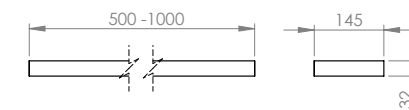

Aston 1 Rail ASTO-T-E-38-(600-1000)-XX	Electric RRP (excl. VAT)	Product Notes
Unlacquered Brass (UB) & Polished Chrome (CP)	£551.25	32mm diameter tube with 38mm Knurled escutcheons. Available with no escutcheons 16-32W / 55-109BTU's
Brushed Brass (BB)	£578.81	
Polished Nickel (NP)	£606.38	
Brushed Chrome (BC) & Brushed Nickel (BN)	£633.94	
Bronzes & Powder Coating (LB, LAB, MB, MAB, DB, DAB, GM, MWP, MBP)	£771.75	
Polished & Antique Gold (GP, AG)	£826.88	
Brushed Gold (BG)	£854.44