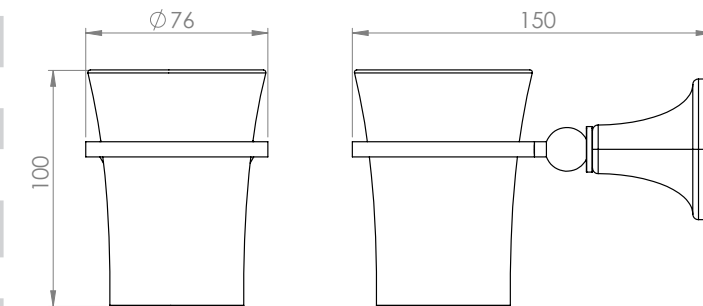

Tumbler & Holder 6-102RD-XX

Unlacquered Brass (UB) & Polished Chrome (CP)	£115.72
Brushed Brass (BB)	£121.51
Polished Nickel (NP)	£127.29
Brushed Chrome (BC) & Brushed Nickel (BN)	£133.08
Bronzes & Powder Coating (LB, LAB, MB, MAB, DB, DAB, GM, MWP, MBP)	£162.01
Polished & Antique Gold (GP, AG)	£173.58
Brushed Gold (BG)	£179.37