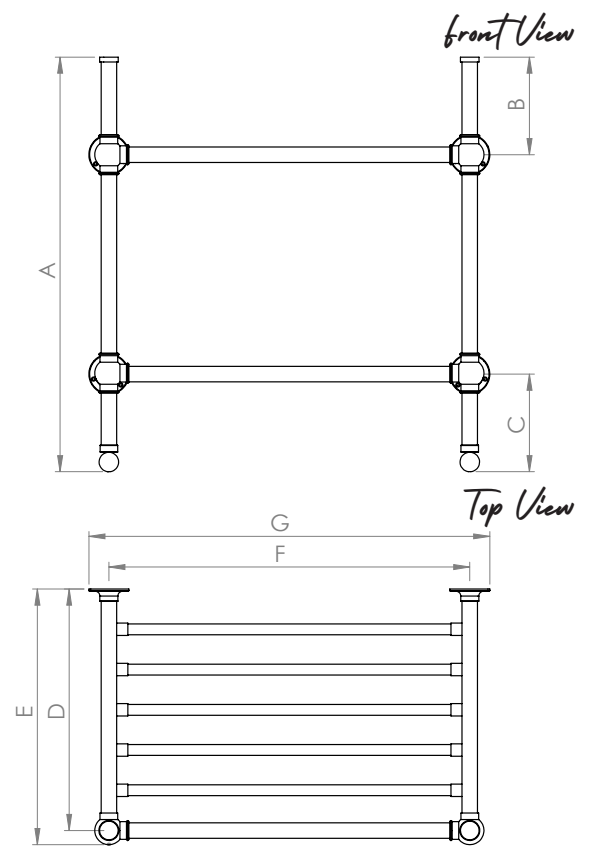

flair

Two Leg Washstands

With Shelf Support

FLAI-2-TI-BI-FI-XX

flair Two Leg

FLAI-2-TI-B0-FI-XX

With Rack

FLAI-2-TI-B3-FI-XX

Flair 2 Leg FLAI-2-TI-B0-FI-XX

	Less Than 600mm Wide	Between 601 - 800mm	Between 801 - 1000mm	Between 1001 - 1200mm
Unlacquered Brass (UB) & Polished Chrome (CP)	£727.51	£733.81	£740.11	£746.41
Brushed Brass (BB)	£763.89	£770.50	£777.12	£783.73
Polished Nickel (NP)	£800.26	£807.19	£814.12	£821.05
Brushed Chrome (BC) & Brushed Nickel (BN)	£836.64	£843.88	£851.13	£858.37
Bronzes & Powder Coating (LB, LAB, MB, MAB, DB, DAB, GM, MWP, MBP)	£1,018.51	£1,027.33	£1,036.15	£1,044.97
Polished & Antique Gold (GP, AG)	£1,091.27	£1,100.72	£1,110.17	£1,119.62
Brushed Gold (BG)	£1,127.64	£1,137.41	£1,147.17	£1,156.94

FOR HEATED TOP RAIL (CHANGE TI TO T2) + £252.00

Flair 2 Leg With Supports FLAI-2-TI-BI-FI-XX

	Less Than 600mm Wide	Between 601 - 800mm	Between 801 - 1000mm	Between 1001 - 1200mm
Unlacquered Brass (UB) & Polished Chrome (CP)	£1,140.00	£1,153.60	£1,166.20	£1,178.80
Brushed Brass (BB)	£1,197.00	£1,211.28	£1,224.51	£1,237.74
Polished Nickel (NP)	£1,254.00	£1,268.96	£1,282.82	£1,296.68
Brushed Chrome (BC) & Brushed Nickel (BN)	£1,311.00	£1,326.64	£1,341.13	£1,355.62
Bronzes & Powder Coating (LB, LAB, MB, MAB, DB, DAB, GM, MWP, MBP)	£1,596.00	£1,615.04	£1,632.68	£1,650.32
Polished & Antique Gold (GP, AG)	£1,710.00	£1,730.40	£1,749.30	£1,768.20
Brushed Gold (BG)	£1,767.00	£1,788.08	£1,807.61	£1,827.14

FOR HEATED TOP RAIL (CHANGE TI TO T2) + £252.00
FOR HEATED BOTTOM RAIL (CHANGE BI TO B2) + £252.00

Flair 2 Leg With Rack FLAI-2-TI-B3-FI-XX