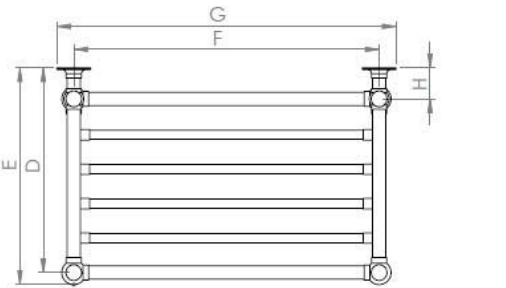

Classic Four Leg Washstands

With Shelf Supports

CLASS-4-TI-BI-F2-XX

Classic four Leg

CLASS-4-TI-B0-F2-XX

With Rack

CLASS-4-TI-B3-F2-XX

Classic 4 Leg CLASS-4-TI-B0-F2-XX	Less Than 600mm Wide	Between 601 - 800mm	Between 801 - 1000mm	Between 1001 - 1200mm
Unlacquered Brass (UB) & Polished Chrome (CP)	£1,061.20	£1,073.80	£1,086.40	£1,099.00
Brushed Brass (BB)	£1,114.26	£1,127.49	£1,140.72	£1,153.95
Polished Nickel (NP)	£1,167.32	£1,181.18	£1,195.04	£1,208.90
Brushed Chrome (BC) & Brushed Nickel (BN)	£1,220.38	£1,234.87	£1,249.36	£1,263.85
Bronzes & Powder Coating (LB, LAB, MB, MAB, DB, DAB, GM, MWP, MBP)	£1,485.68	£1,503.32	£1,520.96	£1,538.60
Polished & Antique Gold (GP, AG)	£1,591.80	£1,610.70	£1,629.60	£1,648.50
Brushed Gold (BG)	£1,644.86	£1,664.39	£1,683.92	£1,703.45

FOR HEATED TOP RAIL (CHANGE TI TO T2) + £252.00

Classic 4 Leg With Supports CLASS-4-TI-BI-F2-XX	Less Than 600mm Wide	Between 601 - 800mm	Between 801 - 1000mm	Between 1001 - 1200mm
Unlacquered Brass (UB) & Polished Chrome (CP)	£1,581.58	£1,606.78	£1,631.98	£1,657.18
Brushed Brass (BB)	£1,660.66	£1,687.12	£1,713.58	£1,740.04
Polished Nickel (NP)	£1,739.74	£1,767.46	£1,795.18	£1,822.90
Brushed Chrome (BC) & Brushed Nickel (BN)	£1,818.82	£1,847.80	£1,876.78	£1,905.76
Bronzes & Powder Coating (LB, LAB, MB, MAB, DB, DAB, GM, MWP, MBP)	£2,214.21	£2,249.49	£2,284.77	£2,320.05
Polished & Antique Gold (GP, AG)	£2,372.37	£2,410.17	£2,447.97	£2,485.77
Brushed Gold (BG)	£2,451.45	£2,490.51	£2,529.57	£2,568.63

FOR HEATED TOP RAIL (CHANGE TI TO T2) + £252.00
FOR HEATED BOTTOM RAIL (CHANGE BI TO B2) + £252.00