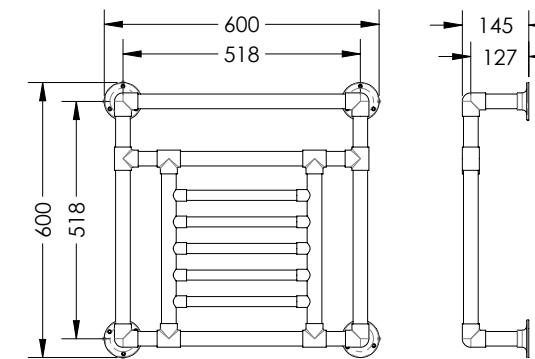

Contemporary Collection

Cookley
COOK-8-P-600-600-XX

Himley 4 Rail

HIML-4-P-975-550-XX

	Electric RRP (excl. VAT)	Dual Fuel RRP (excl. VAT)
Unlacquered Brass (UB) & Polished Chrome (CP)	£1,006.76	£1,109.93
Brushed Brass (BB)	£1,057.10	£1,160.27
Polished Nickel (NP)	£1,107.44	£1,210.61
Brushed Chrome (BC) & Brushed Nickel (BN)	£1,157.78	£1,260.95
Bronzes & Powder Coating (LB, LAB, MB, MAB, DB, DAB, GM, MWP, MBP)	£1,409.97	£1,512.64
Polished & Antique Gold (GP, AG)	£1,510.14	£1,613.31
Brushed Gold (BG)	£1,560.48	£1,663.65

Dunsley 3 Rail

DUNS-3-P-550-550-XX

	Electric RRP (excl. VAT)	Dual Fuel RRP (excl. VAT)
Unlacquered Brass (UB) & Polished Chrome (CP)	£874.69	£977.86
Brushed Brass (BB)	£918.43	£1,021.60
Polished Nickel (NP)	£962.16	£1,065.33
Brushed Chrome (BC) & Brushed Nickel (BN)	£1,005.90	£1,109.07
Bronzes & Powder Coating (LB, LAB, MB, MAB, DB, DAB, GM, MWP, MBP)	£1,224.57	£1,327.74
Polished & Antique Gold (GP, AG)	£1,312.04	£1,415.21
Brushed Gold (BG)	£1,355.77	£1,458.94

Cookley 8 Rail

COOK-8-P-600-600-XX

	Electric RRP (excl. VAT)	Dual Fuel RRP (excl. VAT)
Unlacquered Brass (UB) & Polished Chrome (CP)	£1,521.04	£1,624.21
Brushed Brass (BB)	£1,597.09	£1,700.26
Polished Nickel (NP)	£1,673.14	£1,776.31
Brushed Chrome (BC) & Brushed Nickel (BN)	£1,749.20	£1,852.37
Bronzes & Powder Coating (LB, LAB, MB, MAB, DB, DAB, GM, MWP, MBP)	£2,129.46	£2,232.63
Polished & Antique Gold (GP, AG)	£2,281.56	£2,384.73
Brushed Gold (BG)	£2,357.61	£2,460.78

Product Notes

32mm Diameter tube with 82mm diameter Classic Exposed escutcheons.

Classic Concealed and Park Lane escutcheons also available.

94W / 321 BTU's

Product Notes

32mm Diameter tube with 82mm diameter Classic Exposed escutcheons.