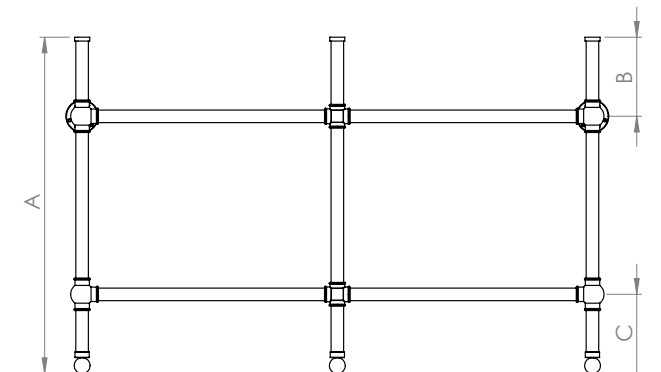

Product Notes

Our Artisan range features 32mm Diameter tube and straight joints. Where a rack is ordered, the rack tube is 22mm Diameter. 82mm Classic Escutcheons each with 3 wall screws are featured.

All prices shown are RRP (excl. VAT). Price changes for width and finish changes only. Price remains the same for any height or depth.

A support angle for fixing to the wall and to support your top is included with each stand and is finished the same as the stand choice.

All stands have a foot adjustment of 10mm for uneven surfaces. All feet include a 6mm diameter pin which we recommend is installed in to the floor for safety.

For stand with shelf support we are able to provide glass or marble shelves, enquire for price.

front View