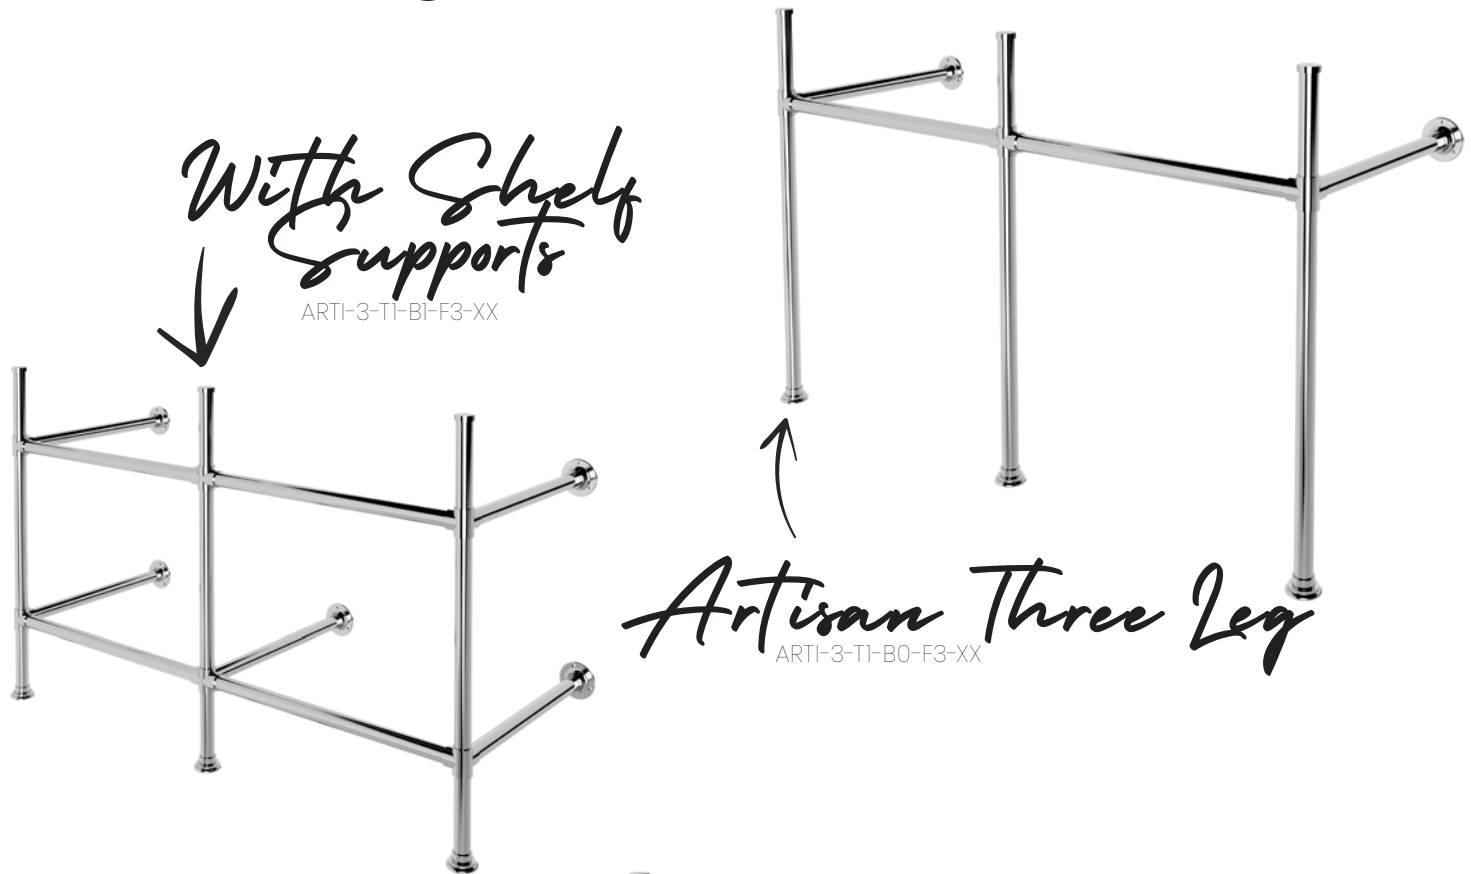

Artisan Three Leg Washstands

Artisan 3 Leg ARTI-3-TI-B0-F3-XX

	Less Than 1300mm Wide	Between 1301 - 1500mm	Between 1501 - 1700mm	Between 1701 - 1900mm
Unlacquered Brass (UB) & Polished Chrome (CP)	£1,101.27	£1,107.58	£1,113.88	£1,120.18
Brushed Brass (BB)	£1,156.33	£1,162.96	£1,169.57	£1,176.19
Polished Nickel (NP)	£1,211.40	£1,218.34	£1,225.27	£1,232.20
Brushed Chrome (BC) & Brushed Nickel (BN)	£1,266.46	£1,273.72	£1,280.96	£1,288.21
Bronzes & Powder Coating (LB, LAB, MB, MAB, DB, DAB, GM, MWP, MBP)	£1,541.78	£1,550.61	£1,559.43	£1,568.25
Polished & Antique Gold (GP, AG)	£1,651.91	£1,661.37	£1,670.82	£1,680.27
Brushed Gold (BG)	£1,706.97	£1,716.75	£1,726.51	£1,736.28

FOR HEATED TOP RAIL (CHANGE TI TO T2) + £294.00

Artisan 3 Leg With Supports ARTI-3-TI-BI-F3-XX

	Less Than 1300mm Wide	Between 1301 - 1500mm	Between 1501 - 1700mm	Between 1701 - 1900mm
Unlacquered Brass (UB) & Polished Chrome (CP)	£1,720.78	£1,733.38	£1,745.98	£1,758.58
Brushed Brass (BB)	£1,806.82	£1,820.05	£1,833.28	£1,846.51
Polished Nickel (NP)	£1,892.86	£1,906.72	£1,920.58	£1,934.44
Brushed Chrome (BC) & Brushed Nickel (BN)	£1,978.90	£1,993.39	£2,007.88	£2,022.37
Bronzes & Powder Coating (LB, LAB, MB, MAB, DB, DAB, GM, MWP, MBP)	£2,409.09	£2,426.73	£2,444.37	£2,462.01
Polished & Antique Gold (GP, AG)	£2,581.17	£2,600.07	£2,618.97	£2,637.87
Brushed Gold (BG)	£2,667.21	£2,686.74	£2,706.27	£2,725.80

FOR HEATED TOP RAIL (CHANGE TI TO T2) + £294.00
FOR HEATED BOTTOM RAIL (CHANGE BI TO B2) + £294.00

Artisan 3 Leg With Rack ARTI-3-TI-B3-F3-XX

	Less Than 1300mm Wide	Between 1301 - 1500mm	Between 1501 - 1700mm	Between 1701 - 1900mm
Unlacquered Brass (UB) & Polished Chrome (CP)	£2,193.28	£2,237.38	£2,281.48	£2,325.58
Brushed Brass (BB)	£2,302.94	£2,349.25	£2,395.55	£2,441.86
Polished Nickel (NP)	£2,412.61	£2,461.12	£2,509.63	£2,558.14
Brushed Chrome (BC) & Brushed Nickel (BN)	£2,522.27	£2,572.99	£2,623.70	£2,674.42
Bronzes & Powder Coating (LB, LAB, MB, MAB, DB, DAB, GM, MWP, MBP)	£3,070.59	£3,132.33	£3,194.07	£3,255.81
Polished & Antique Gold (GP, AG)	£3,289.92	£3,356.07	£3,422.22	£3,488.37
Brushed Gold (BG)	£3,399.58	£3,467.94	£3,536.29	£3,604.65

FOR HEATED TOP RAIL (CHANGE TI TO T2) + £294.00
FOR HEATED BOTTOM RACK (CHANGE B3 TO B4) + £525.00