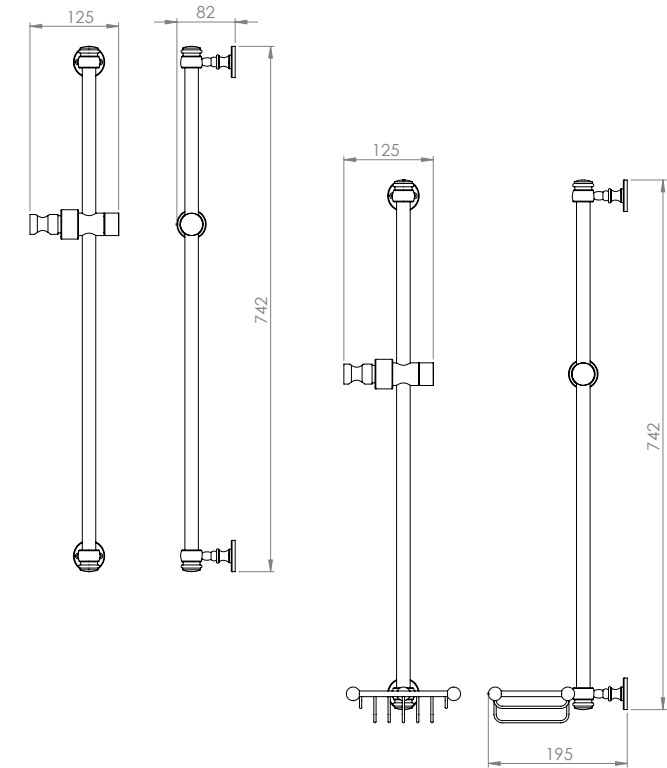

Product Notes

Product Notes

Product Notes

Custom sizes available

Product Notes

Custom sizes available