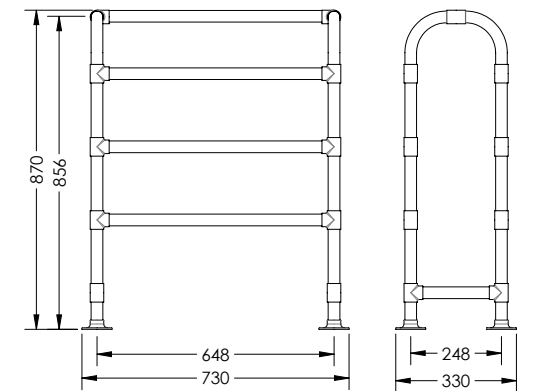

Product Notes
32mm Diameter tube with 60mm diameter Park Lane escutcheons.
Classic Exposed and Classic Concealed escutcheons also available.
93W / 317 BTU's

Kingswood 7 Rail KING-7-P-870-730-XX	Electric & Hot Water RRP (excl. VAT)	Dual Fuel RRP (excl. VAT)
Unlacquered Brass (UB) & Polished Chrome (CP)	£1,937.60	£2,040.77
Brushed Brass (BB)	£2,034.48	£2,137.65
Polished Nickel (NP)	£2,131.36	£2,234.53
Brushed Chrome (BC) & Brushed Nickel (BN)	£2,228.24	£2,331.41
Bronzes & Powder Coating (LB, LAB, MB, MAB, DB, DAB, GM, MWP, MBP)	£2,712.64	£2,815.81
Polished & Antique Gold (GP, AG)	£2,906.39	£3,009.56
Brushed Gold (BG)	£3,003.27	£3,106.44