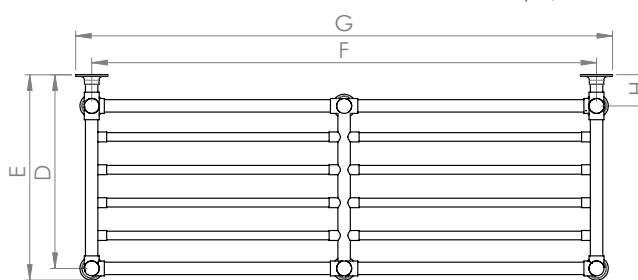

Artisan Five & Six Leg Washstands

Artisan 5 Leg ARTI-5-TI-B0-F3-XX	Less Than 1300mm Wide	Between 1301 - 1500mm	Between 1501 - 1700mm	Between 1701 - 1900mm
Unlacquered Brass (UB) & Polished Chrome (CP)	£1,881.11	£1,893.71	£1,906.31	£1,918.91
Brushed Brass (BB)	£1,975.17	£1,988.40	£2,001.63	£2,014.86
Polished Nickel (NP)	£2,069.22	£2,083.08	£2,096.94	£2,110.80
Brushed Chrome (BC) & Brushed Nickel (BN)	£2,163.28	£2,177.77	£2,192.26	£2,206.75
Bronzes & Powder Coating (LB, LAB, MB, MAB, DB, DAB, GM, MWP, MBP)	£2,633.55	£2,651.19	£2,668.83	£2,686.47
Polished & Antique Gold (GP, AG)	£2,821.67	£2,840.57	£2,859.47	£2,878.37
Brushed Gold (BG)	£2,915.72	£2,935.25	£2,954.78	£2,974.31

FOR HEATED TOP RAIL (CHANGE TI TO T2) + £294.00

Artisan 6 Leg With Supports ARTI-6-TI-BI-F3-XX	Less Than 1300mm Wide	Between 1301 - 1500mm	Between 1501 - 1700mm	Between 1701 - 1900mm
Unlacquered Brass (UB) & Polished Chrome (CP)	£2,773.61	£2,798.81	£2,824.01	£2,849.21
Brushed Brass (BB)	£2,912.29	£2,938.75	£2,965.21	£2,991.67
Polished Nickel (NP)	£3,050.97	£3,078.69	£3,106.41	£3,134.13
Brushed Chrome (BC) & Brushed Nickel (BN)	£3,189.65	£3,218.63	£3,247.61	£3,276.59
Bronzes & Powder Coating (LB, LAB, MB, MAB, DB, DAB, GM, MWP, MBP)	£3,883.05	£3,918.33	£3,953.61	£3,988.89
Polished & Antique Gold (GP, AG)	£4,160.42	£4,198.22	£4,236.02	£4,273.82
Brushed Gold (BG)	£4,299.10	£4,338.16	£4,377.22	£4,416.28

FOR HEATED TOP RAIL (CHANGE TI TO T2) + £294.00
FOR HEATED BOTTOM RAIL (CHANGE BI TO B2) + £294.00