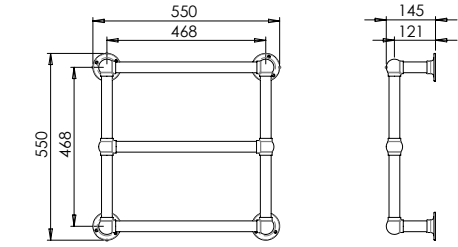

### Product Notes

32mm Diameter tube with 82mm diameter Classic Exposed escutcheons.

Classic Concealed Escutcheons also available.

3 rail model = 67W / 229 BTU's  
4 rail model = 93W / 317 BTU's