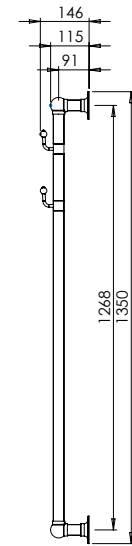

Stourton Robe Rail STRR-(1 or 2)-E-1350-38-XX	1 Hook Electric RRP (excl. VAT)	2 Hooks Electric RRP (excl. VAT)
Unlacquered Brass (UB) & Polished Chrome (CP)	£599.13	£683.13
Brushed Brass (BB)	£629.09	£717.29
Polished Nickel (NP)	£659.04	£751.44
Brushed Chrome (BC) & Brushed Nickel (BN)	£689.00	£785.60
Bronzes & Powder Coating (LB, LAB, MB, MAB, DB, DAB, GM, MWP, MBP)	£838.78	£956.38
Polished & Antique Gold (GP, AG)	£898.70	£1,024.70
Brushed Gold (BG)	£928.65	£1,058.85