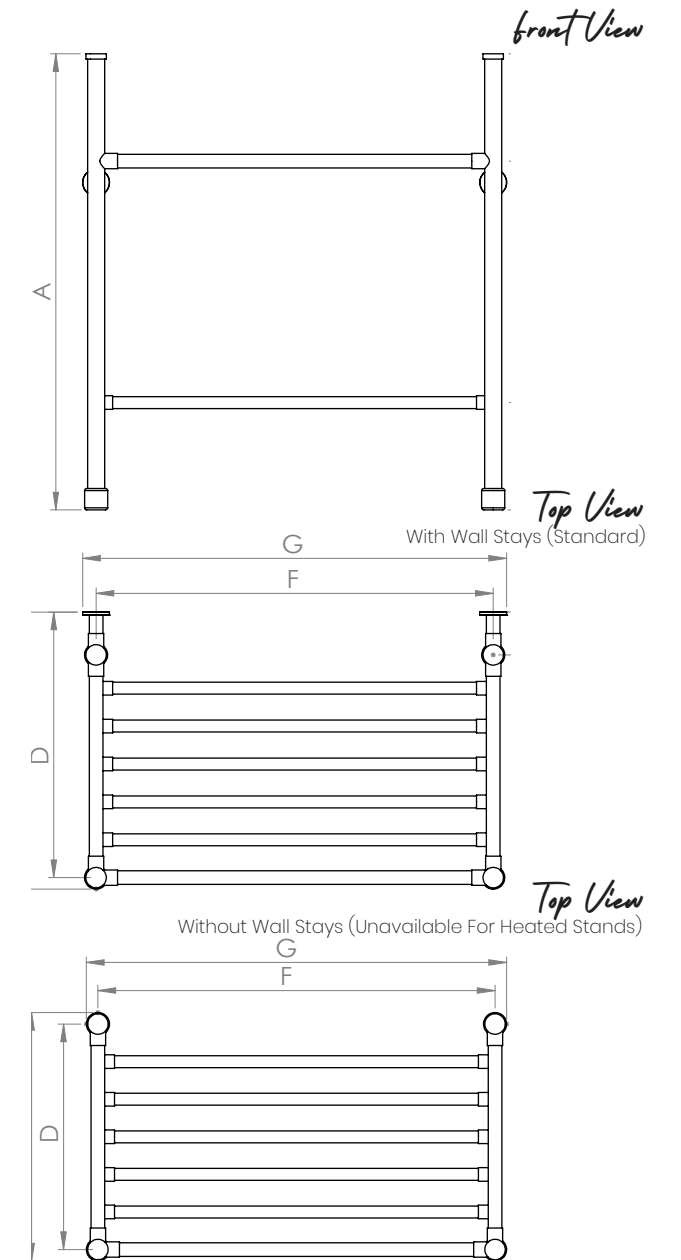

Product Notes

Our Modern range features 32mm Diameter leg tube and 25mm Diameter horizontal tubes. Where a rack is ordered, the rack tube is 22mm Diameter. 50mm Contemporary Escutcheons are featured.

All prices shown are RRP (excl. VAT). Price changes for width and finish changes only. Price remains the same for any height or depth.

A support angle for fixing to the wall and to support your top is included with each stand and is finished the same as the stand choice.

All stands have a foot adjustment of 10mm for uneven surfaces. All feet include a 6mm diameter pin which we recommend is installed in to the floor for safety.

For stand with shelf support we are able to provide glass or marble shelves, enquire for price.