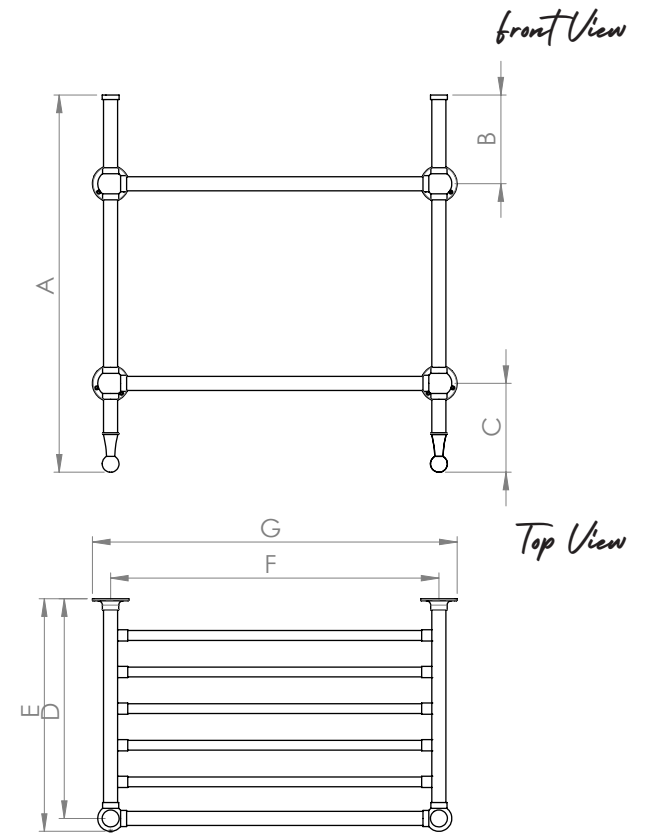

Product Notes

Our Classic range features 32mm Diameter tube and Classic round ball joints. Where a rack is ordered, the rack tube is 22mm Diameter. 82mm Classic Escutcheons each with 3 wall screws are featured.

All prices shown are RRP (excl. VAT). Price changes for width and finish changes only. Price remains the same for any height or depth.

A support angle for fixing to the wall and to support your top is included with each stand and is finished the same as the stand choice.

All stands have a foot adjustment of 10mm for uneven surfaces. All feet include a 6mm diameter pin which we recommend is installed in to the floor for safety.

For stand with shelf support we are able to provide glass or marble shelves, enquire for price.