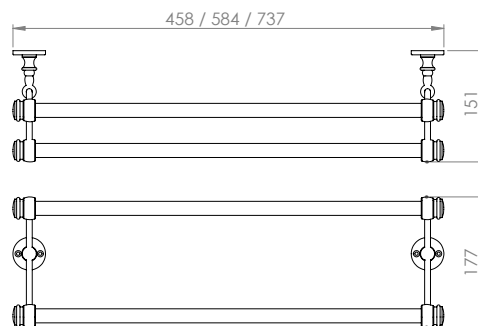

Crescent Towel Bar	5-40(0)-18XX 5-400 = Brass Rail 5-405 = Glass Rail	5-40(0)-18CLD-XX 5-40(0)-23CLD-XX 5-40(0)-29CLD-XX
Unlacquered Brass (UB) & Polished Chrome (CP)	£295.76	£322.36
Brushed Brass (BB)	£310.55	£338.48
Polished Nickel (NP)	£325.34	£354.60
Brushed Chrome (BC) & Brushed Nickel (BN)	£340.12	£370.71
Bronzes & Powder Coating (LB, LAB, MB, MAB, DB, DAB, GM, MWP, MBP)	£414.06	£451.30
Polished & Antique Gold (GP, AG)	£443.64	£483.54
Brushed Gold (BG)	£458.43	£499.66