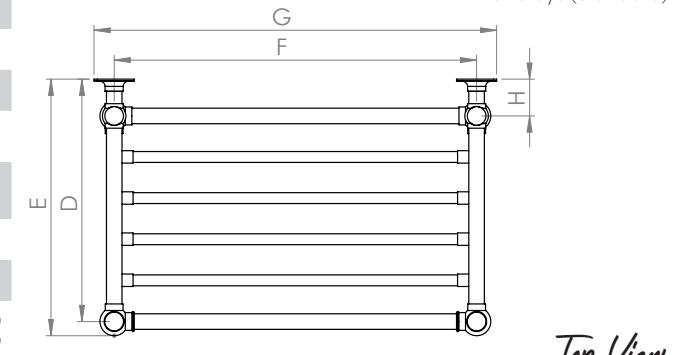

Product Notes

Our Flair range features 32mm Diameter tube and straight joints. Where a rack is ordered, the rack tube is 22mm Diameter. 82mm Classic Escutcheons each with 3 wall screws are featured.

All prices shown are RRP (excl. VAT). Price changes for width and finish changes only. Price remains the same for any height or depth.

A support angle for fixing to the wall and to support your top is included with each stand and is finished the same as the stand choice.

All stands have a foot adjustment of 10mm for uneven surfaces. All feet include a 6mm diameter pin which we recommend is installed in to the floor for safety.

For stand with shelf support we are able to provide glass or marble shelves, enquire for price.