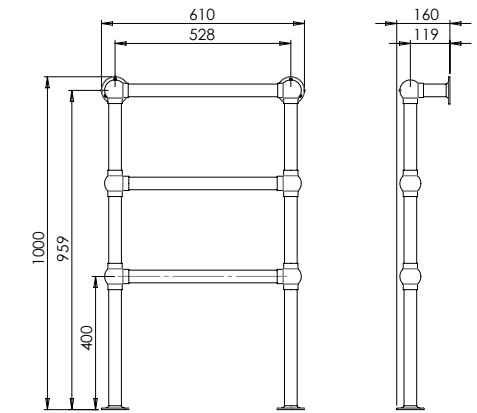

Product Notes

38mm Diameter tube with 82mm diameter Classic Exposed escutcheon.

Classic Concealed Escutcheon also available.

3 rail model = 74W / 252 BTU's
4 rail model = 101W / 345 BTU's

Product Notes

38mm Diameter tube with 82mm diameter Classic Exposed escutcheon.

Classic Concealed Escutcheon also available.

3 rail model = 85W / 290 BTU's
4 rail model = 102W / 348 BTU's

Escutcheon Options:

Classic Exposed

Classic Concealed