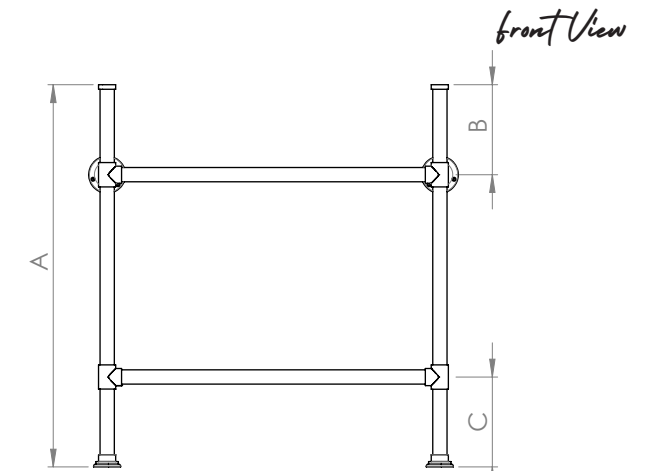

Artisan Four Leg Washstands

With Shelf Support
ARTI-4-TI-BI-F3-XX

Artisan four Leg
ARTI-4-TI-B0-F3-XX

With Rack
ARTI-4-TI-B3-F3-XX

Artisan 4 Leg ARTI-4-TI-B0-F3-XX

	Less Than 600mm Wide	Between 601 - 800mm	Between 801 - 1000mm	Between 1001 - 1200mm
Unlacquered Brass (UB) & Polished Chrome (CP)	£1,208.20	£1,220.80	£1,233.40	£1,246.00
Brushed Brass (BB)	£1,268.61	£1,281.84	£1,295.07	£1,308.30
Polished Nickel (NP)	£1,329.02	£1,342.88	£1,356.74	£1,370.60
Brushed Chrome (BC) & Brushed Nickel (BN)	£1,389.43	£1,403.92	£1,418.41	£1,432.90
Bronzes & Powder Coating (LB, LAB, MB, MAB, DB, DAB, GM, MWP, MBP)	£1,691.48	£1,709.12	£1,726.76	£1,744.40
Polished & Antique Gold (GP, AG)	£1,812.30	£1,831.20	£1,850.10	£1,869.00
Brushed Gold (BG)	£1,872.71	£1,892.24	£1,911.77	£1,931.30

FOR HEATED TOP RAIL (CHANGE TI TO T2) + £252.00

Artisan 4 Leg With Supports ARTI-4-TI-BI-F3-XX

	Less Than 600mm Wide	Between 601 - 800mm	Between 801 - 1000mm	Between 1001 - 1200mm
Unlacquered Brass (UB) & Polished Chrome (CP)	£1,737.40	£1,762.60	£1,787.80	£1,813.00
Brushed Brass (BB)	£1,824.27	£1,850.73	£1,877.19	£1,903.65
Polished Nickel (NP)	£1,911.14	£1,938.86	£1,966.58	£1,994.30
Brushed Chrome (BC) & Brushed Nickel (BN)	£1,998.01	£2,026.99	£2,055.97	£2,084.95
Bronzes & Powder Coating (LB, LAB, MB, MAB, DB, DAB, GM, MWP, MBP)	£2,432.36	£2,467.64	£2,502.92	£2,538.20
Polished & Antique Gold (GP, AG)	£2,606.10	£2,643.90	£2,681.70	£2,719.50
Brushed Gold (BG)	£2,692.97	£2,732.03	£2,771.09	£2,810.15

FOR HEATED TOP RAIL (CHANGE TI TO T2) + £252.00
FOR HEATED BOTTOM RAIL (CHANGE BI TO B2) + £252.00

Artisan 4 Leg With Rack ARTI-4-TI-B3-F3-XX