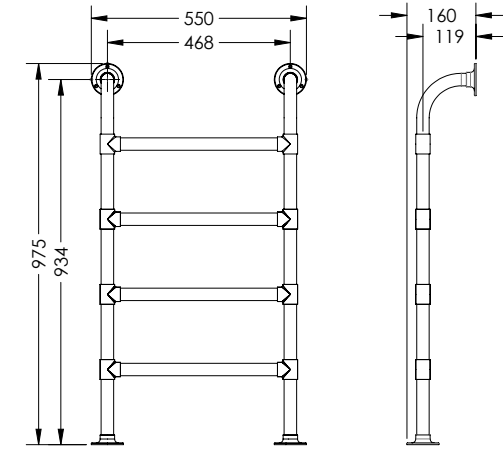

Product Notes

32mm Diameter tube with 82mm diameter Classic Exposed escutcheons.

Classic Concealed and Park Lane escutcheons also available.

94W / 321 BTU's