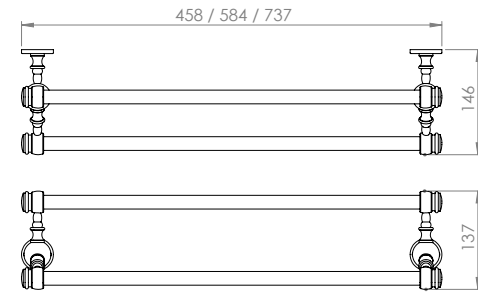

**Product Notes**

Custom sizes available

Double Towel Bar	5-37(0)-18XX 5-370 = Brass Rail 5-375 = Glass Rail	5-37(0)-18CLD-XX 5-37(0)-23CLD-XX 5-37(0)-29CLD-XX
Unlacquered Brass (UB) & Polished Chrome (CP)	£382.04	£408.63
Brushed Brass (BB)	£401.14	£429.06
Polished Nickel (NP)	£420.24	£449.49
Brushed Chrome (BC) & Brushed Nickel (BN)	£439.35	£469.92
Bronzes & Powder Coating (LB, LAB, MB, MAB, DB, DAB, GM, MWP, MBP)	£534.86	£572.08
Polished & Antique Gold (GP, AG)	£573.06	£612.95
Brushed Gold (BG)	£592.16	£633.38