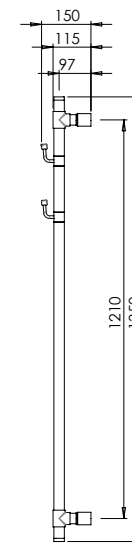

Aston Robe Rail ASRR-(1 or 2)-E-1350-38-XX	1 Hook Electric RRP (excl. VAT)	2 Hooks Electric RRP (excl. VAT)
Unlacquered Brass (UB) & Polished Chrome (CP)	£593.25	£677.25
Brushed Brass (BB)	£622.91	£711.11
Polished Nickel (NP)	£652.58	£744.98
Brushed Chrome (BC) & Brushed Nickel (BN)	£682.24	£778.84
Bronzes & Powder Coating (LB, LAB, MB, MAB, DB, DAB, GM, MWP, MBP)	£830.55	£948.15
Polished & Antique Gold (GP, AG)	£889.88	£1,015.88
Brushed Gold (BG)	£919.54	£1,049.74