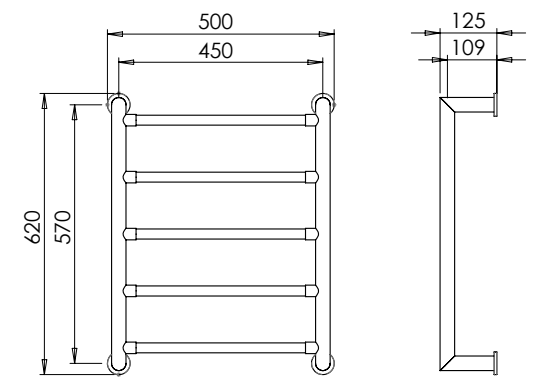

Contemporary Collection

Tura
TURA-5-P-620-500-XX

Prestwood
PRES-6-P-870-730-XX

Tura 5 Rail TURA-5-P-620-500-XX	Electric & Hot Water RRP (excl. VAT)	Dual Fuel RRP (excl. VAT)
Unlacquered Brass (UB) & Polished Chrome (CP)	£1,145.17	£1,248.34
Brushed Brass (BB)	£1,202.43	£1,305.60
Polished Nickel (NP)	£1,259.69	£1,362.86
Brushed Chrome (BC) & Brushed Nickel (BN)	£1,316.95	£1,420.12
Bronzes & Powder Coating (LB, LAB, MB, MAB, DB, DAB, GM, MWP, MBP)	£1,603.24	£1,706.41
Polished & Antique Gold (GP, AG)	£1,717.76	£1,820.93
Brushed Gold (BG)	£1,775.02	£1,878.19

Kinlet 5 Rail KINL-5-P-1500-500-XX	Electric & Hot Water RRP (excl. VAT)	Dual Fuel RRP (excl. VAT)
Unlacquered Brass (UB) & Polished Chrome (CP)	£1,466.19	£1,569.36
Brushed Brass (BB)	£1,539.50	£1,642.67
Polished Nickel (NP)	£1,612.81	£1,715.98
Brushed Chrome (BC) & Brushed Nickel (BN)	£1,686.12	£1,789.29
Bronzes & Powder Coating (LB, LAB, MB, MAB, DB, DAB, GM, MWP, MBP)	£2,052.67	£2,155.84
Polished & Antique Gold (GP, AG)	£2,199.29	£2,302.46
Brushed Gold (BG)	£2,272.60	£2,375.77

Prestwood 6 Rail PRES-6-P-870-730-XX	Electric & Hot Water RRP (excl. VAT)	Dual Fuel RRP (excl. VAT)
Unlacquered Brass (UB) & Polished Chrome (CP)	£1,371.17	£1,474.34
Brushed Brass (BB)	£1,439.73	£1,542.90
Polished Nickel (NP)	£1,508.29	£1,611.46
Brushed Chrome (BC) & Brushed Nickel (BN)	£1,576.85	£1,680.02
Bronzes & Powder Coating (LB, LAB, MB, MAB, DB, DAB, GM, MWP, MBP)	£1,919.64	£2,022.81
Polished & Antique Gold (GP, AG)	£2,056.76	£2,159.93
Brushed Gold (BG)	£2,125.32	£2,228.49