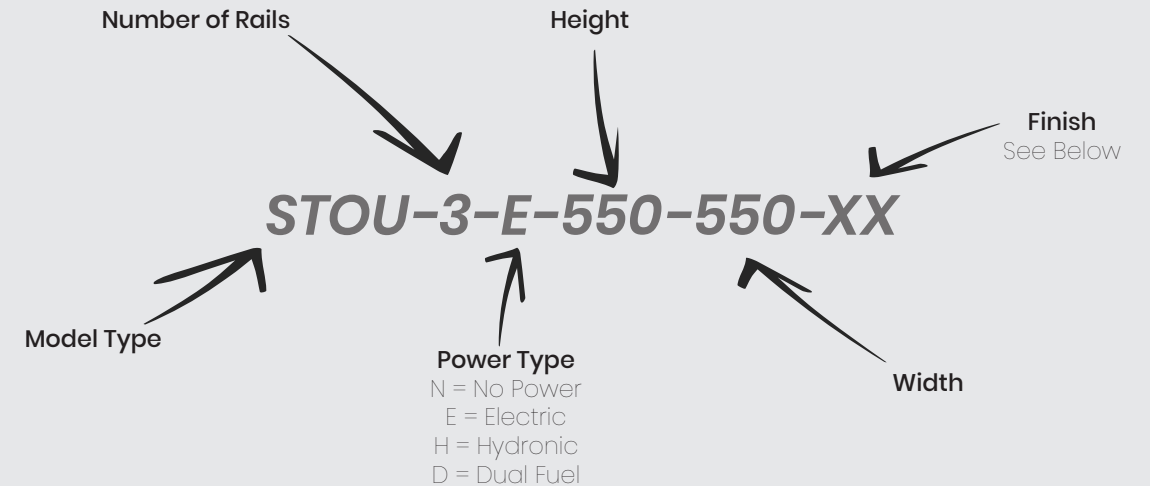

The Anatomy of a Towel Warmer Part Number

All of our Towel Warmers are available with custom number of rails, height, width and depth. Technical Drawings for standard parts are available via our website and customer portal, custom drawings are available upon request.

For electric towel warmers we recommend a dimmer switch is installed to control the temperature during the summer months.

The prices for electric towel warmers on the following pages include the dry line heating cable which exits from a wall or floor mount of your choice and with a cable length to suit your installation requirement (as standard it is bottom right and 3m exit cable).

For dual fuel towel warmers the prices shown include the stick heating element.

For hydronic and dual fuel models all valves, pipe covers, and cable cover shrouds are additional purchases – please see Ancillary Items page.

Finishes Available:

UB = Unlaquered Brass, **CP** = Polished Chrome, **BC** = Brushed Chrome, **BB** = Brushed Brass, **NP** = Polished Nickel, **BN** = Brushed Nickel, **LB** = Light Bronze, **LAB** = Light Antique Bronze, **MB** = Medium Bronze, **MAB** = Medium Antique Bronze, **DB** = Dark Bronze, **DAB** = Dark Antique Bronze, **MWP** = Matt White Powder Coat, **MBP** = Matt Black Powder Coat, **GP** = Polished Gold, **AG** = Antique Gold, **BG** = Brushed Gold

For More Information About Finishes See the General Information Section of this Binder.

THE STERLINGHAM CO. LTD.