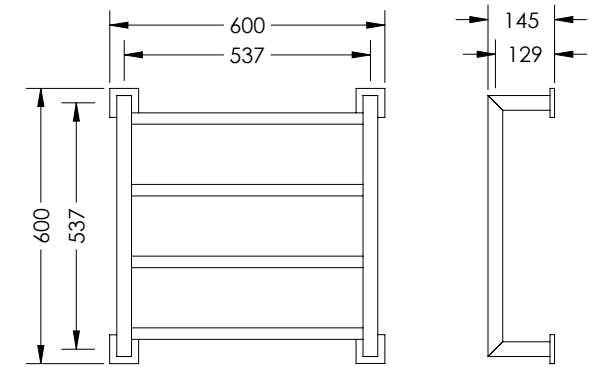

**Product Notes**  
32mm Square outer tube and 25mm Mid-Horizontal tubes with 64mm Square Escutcheons.  
89W / 304 BTU's

**Product Notes**  
32mm Diameter outer tube and 25mm Mid-Horizontal tubes with 60mm diameter Park Lane escutcheons.  
Contemporary and Knurled escutcheons also available.  
89W / 304BTU's