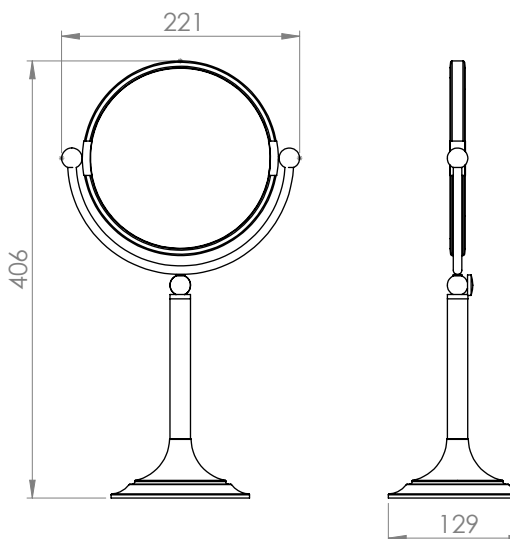

Product Notes

Mirror features x3 magnification on one side, normal the other.