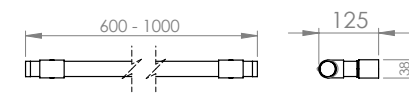

Cascade Collection

Stourton →
STOU-T-E-H-W-XX

Wollaston →
WOLL-T-E-H-W-XX

Park Lane →
PARK-T-E-H-W-XX

Tura →
TURA-T-E-H-W-XX

Wolverley →
WOLV-T-E-H-W-XX

Craftmaster →
CRAF-T-E-H-W-XX

Aston →
ASTO-T-E-H-W-XX

Stourton 1 Rail STOU-T-E-82-(500-1000)-XX	Electric RRP (excl. VAT)	Product Notes
Unlacquered Brass (UB) & Polished Chrome (CP)	£515.13	32mm diameter tube with 82mm Classic Exposed Escutcheons. Available with no escutcheons 16-32W / 55-109BTU's
Brushed Brass (BB)	£540.89	
Polished Nickel (NP)	£566.64	
Brushed Chrome (BC) & Brushed Nickel (BN)	£592.40	
Bronzes & Powder Coating (LB, LAB, MB, MAB, DB, DAB, GM, MWP, MBP)	£721.18	
Polished & Antique Gold (GP, AG)	£772.70	
Brushed Gold (BG)	£798.45	

Park Lane 1 Rail PARK-T-E-60-(500-1000)-XX	Electric RRP (excl. VAT)	Product Notes
Unlacquered Brass (UB) & Polished Chrome (CP)	£515.13	32mm diameter tube with 60mm Park Lane Escutcheons. Available with no escutcheons 16-32W / 55-109BTU's
Brushed Brass (BB)	£540.89	
Polished Nickel (NP)	£566.64	
Brushed Chrome (BC) & Brushed Nickel (BN)	£592.40	
Bronzes & Powder Coating (LB, LAB, MB, MAB, DB, DAB, GM, MWP, MBP)	£721.18	
Polished & Antique Gold (GP, AG)	£772.70	
Brushed Gold (BG)	£798.45	

Wolverley 1 Rail WOLV-T-E-32-(500-1000)-XX	Electric RRP (excl. VAT)	Product Notes
Unlacquered Brass (UB) & Polished Chrome (CP)	£469.28	32mm Square tube with 64mm Square Escutcheons. Available with escutcheons 16-32W / 55-109BTU's
Brushed Brass (BB)	£492.74	
Polished Nickel (NP)	£516.20	
Brushed Chrome (BC) & Brushed Nickel (BN)	£539.67	
Bronzes & Powder Coating (LB, LAB, MB, MAB, DB, DAB, GM, MWP, MBP)	£656.99	
Polished & Antique Gold (GP, AG)	£703.91	
Brushed Gold (BG)	£727.38