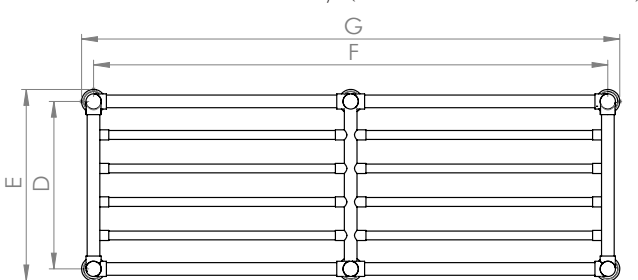

Artisan Five & Six Leg Washstands

Artisan 5 Leg ARTI-5-TI-B0-F3-XX	Less Than 1300mm Wide	Between 1301 - 1500mm	Between 1501 - 1700mm	Between 1701 - 1900mm
Unlacquered Brass (UB) & Polished Chrome (CP)	£1,881.11	£1,893.71	£1,906.31	£1,918.91
Brushed Brass (BB)	£1,975.17	£1,988.40	£2,001.63	£2,014.86
Polished Nickel (NP)	£2,069.22	£2,083.08	£2,096.94	£2,110.80
Brushed Chrome (BC) & Brushed Nickel (BN)	£2,163.28	£2,177.77	£2,192.26	£2,206.75
Bronzes & Powder Coating (LB, LAB, MB, MAB, DB, DAB, GM, MWP, MBP)	£2,633.55	£2,651.19	£2,668.83	£2,686.47
Polished & Antique Gold (GP, AG)	£2,821.67	£2,840.57	£2,859.47	£2,878.37
Brushed Gold (BG)	£2,915.72	£2,935.25	£2,954.78	£2,974.31

FOR HEATED TOP RAIL (CHANGE TI TO T2) + £294.00

Artisan 6 Leg With Supports ARTI-6-TI-BI-F3-XX	Less Than 1300mm Wide	Between 1301 - 1500mm	Between 1501 - 1700mm	Between 1701 - 1900mm
Unlacquered Brass (UB) & Polished Chrome (CP)	£2,773.61	£2,798.81	£2,824.01	£2,849.21
Brushed Brass (BB)	£2,912.29	£2,938.75	£2,965.21	£2,991.67
Polished Nickel (NP)	£3,050.97	£3,078.69	£3,106.41	£3,134.13
Brushed Chrome (BC) & Brushed Nickel (BN)	£3,189.65	£3,218.63	£3,247.61	£3,276.59
Bronzes & Powder Coating (LB, LAB, MB, MAB, DB, DAB, GM, MWP, MBP)	£3,883.05	£3,918.33	£3,953.61	£3,988.89
Polished & Antique Gold (GP, AG)	£4,160.42	£4,198.22	£4,236.02	£4,273.82
Brushed Gold (BG)	£4,299.10	£4,338.16	£4,377.22	£4,416.28

FOR HEATED TOP RAIL (CHANGE TI TO T2) + £294.00
FOR HEATED BOTTOM RAIL (CHANGE BI TO B2) + £294.00