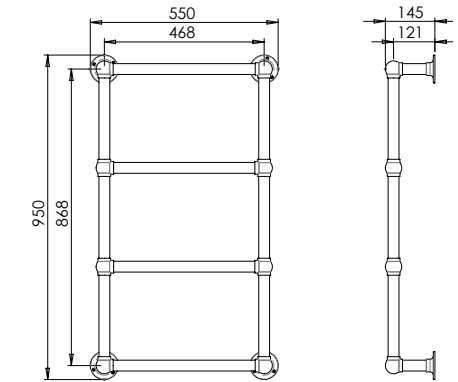

### Product Notes

32mm Diameter tube with 82mm diameter Classic Exposed escutcheons.

Classic Concealed Escutcheons also available.

3 rail model = 67W / 229 BTU's  
4 rail model = 93W / 317 BTU's