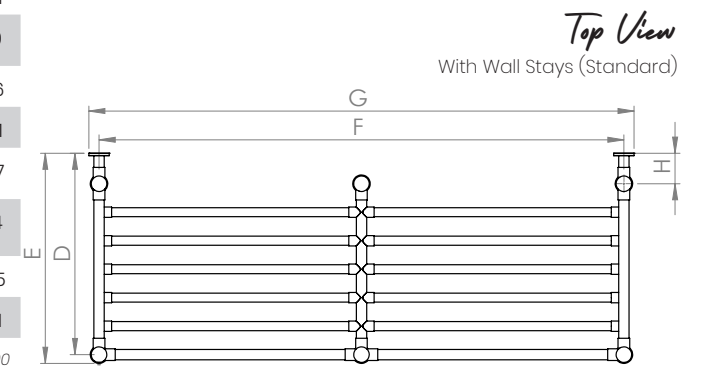

Modern Five & Six Leg Washstands

Modern 5 Leg MODE-5-T1-B0-F4-XX	Less Than 1300mm Wide	Between 1301 - 1500mm	Between 1501 - 1700mm	Between 1701 - 1900mm
Unlacquered Brass (UB) & Polished Chrome (CP)	£1,547.42	£1,560.02	£1,572.62	£1,585.22
Brushed Brass (BB)	£1,624.79	£1,638.02	£1,651.25	£1,664.48
Polished Nickel (NP)	£1,702.16	£1,716.02	£1,729.88	£1,743.74
Brushed Chrome (BC) & Brushed Nickel (BN)	£1,779.53	£1,794.02	£1,808.51	£1,823.00
Bronzes & Powder Coating (LB, LAB, MB, MAB, DB, DAB, GM, MWP, MBP)	£2,166.39	£2,184.03	£2,201.67	£2,219.31
Polished & Antique Gold (GP, AG)	£2,321.13	£2,340.03	£2,358.93	£2,377.83
Brushed Gold (BG)	£2,398.50	£2,418.03	£2,437.56	£2,457.09

FOR HEATED TOP RAIL (CHANGE T1 TO T2) + £294.00

Modern 6 Leg With Supports MODE-6-T1-B1-F4-XX	Less Than 1300mm Wide	Between 1301 - 1500mm	Between 1501 - 1700mm	Between 1701 - 1900mm
Unlacquered Brass (UB) & Polished Chrome (CP)	£2,187.50	£2,212.70	£2,237.90	£2,263.10
Brushed Brass (BB)	£2,296.88	£2,323.34	£2,349.80	£2,376.26
Polished Nickel (NP)	£2,406.25	£2,433.97	£2,461.69	£2,489.41
Brushed Chrome (BC) & Brushed Nickel (BN)	£2,515.63	£2,544.61	£2,573.59	£2,602.57
Bronzes & Powder Coating (LB, LAB, MB, MAB, DB, DAB, GM, MWP, MBP)	£3,062.50	£3,097.78	£3,133.06	£3,168.34
Polished & Antique Gold (GP, AG)	£3,281.25	£3,319.05	£3,356.85	£3,394.65
Brushed Gold (BG)	£3,390.63	£3,429.69	£3,468.75	£3,507.81

FOR HEATED TOP RAIL (CHANGE T1 TO T2) + £294.00
FOR HEATED BOTTOM RAIL (CHANGE B1 TO B2) + £294.00