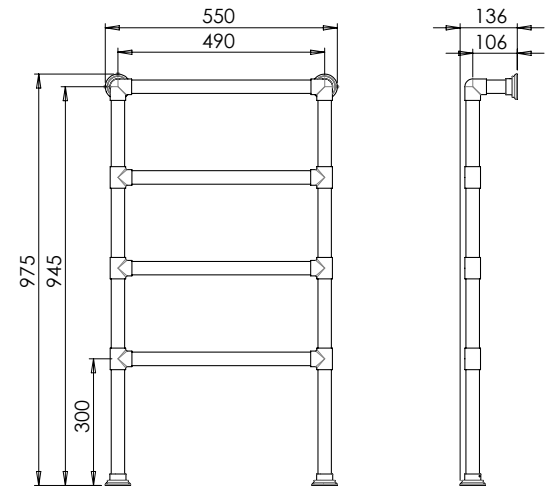

Product Notes
32mm Diameter tube with 60mm diameter Park Lane escutcheons.
Classic Exposed and Classic Concealed escutcheons also available.
93W / 317 BTU's

Kingswood 7 Rail KING-7-P-870-730-XX	Electric & Hot Water RRP (excl. VAT)	Dual Fuel RRP (excl. VAT)
Unlacquered Brass (UB) & Polished Chrome (CP)	£1,937.60	£2,040.77
Brushed Brass (BB)	£2,034.48	£2,137.65
Polished Nickel (NP)	£2,131.36	£2,234.53
Brushed Chrome (BC) & Brushed Nickel (BN)	£2,228.24	£2,331.41
Bronzes & Powder Coating (LB, LAB, MB, MAB, DB, DAB, GM, MWP, MBP)	£2,712.64	£2,815.81
Polished & Antique Gold (GP, AG)	£2,906.39	£3,009.56
Brushed Gold (BG)	£3,003.27	£3,106.44